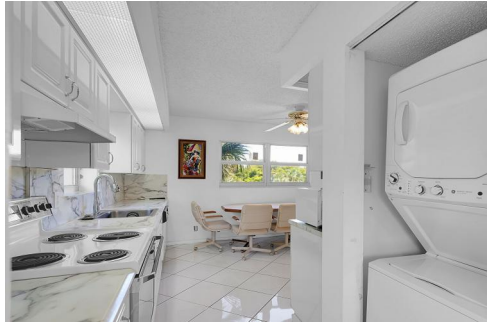

1801 Eleuthera Point  
 Coconut Creek, FL 33066  
 COMMUNITY: Wynmoor

Condominium

1425 SQFT

**Marienza Rivera**  
 954-608-2874  
 marienza@wynmoorvillage.com

Scan code  
 for more  
 property  
 details