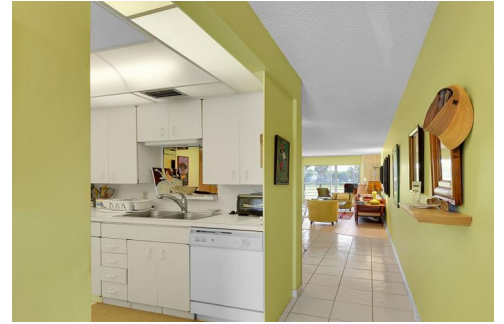

3003 Portofino Isle
Coconut Creek, FL 33066
COMMUNITY: Wynmoor

Condominium

1162 SQFT

Marienza Rivera
954-608-2874
marienza@wynmoorvillage.com

Scan code
for more
property
details