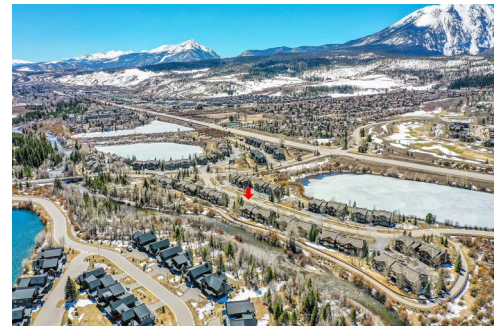

COMPASS

130 Allegra Lane
Silverthorne, CO 80498
COMMUNITY: Ponds At Blue River Condo

 Townhouse

 1914 SQFT

 3 Beds

 2/1 Baths

 2 Car

COMPASS