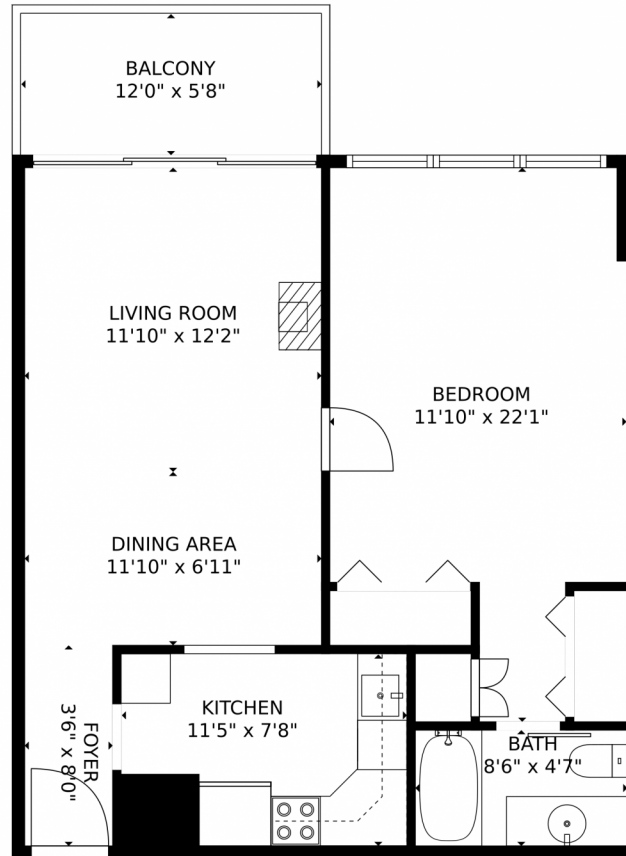

531 North Ocean Boulevard, Pompano Beach, FL 33062 – Main Level

TOTAL: 649 sq. ft
FLOOR 1: 649 sq. ft
EXCLUDED AREAS: BALCONY: 76 sq. ft

Disclaimer: Sizes and Dimensions are Approximate, Actual May Vary.

Rachael Barach
954-815-1418
rachael@rachaelbarach.com
<https://www.therachaelbarachgroup.com/>