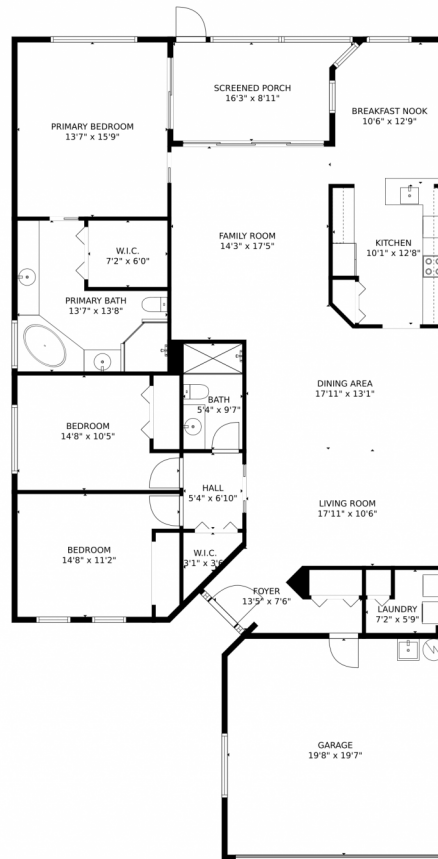

Scan code
 for more
 property
 details

TOTAL: 1882 sq. ft
FLOOR 1: 1882 sq. ft
EXCLUDED AREAS: GARAGE: 383 sq. ft, SCREENED PORCH: 129 sq. ft
MEASUREMENTS CALCULATED BY V1Photos.com ARE DEEMED HIGHLY RELIABLE BUT NOT GUARANTEED.