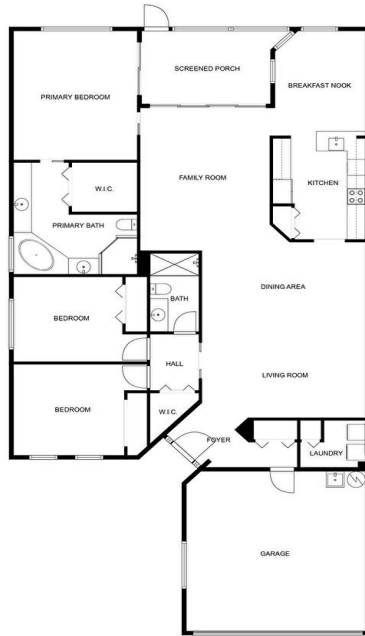

7838 Stirling Bridge Blvd
Delray Beach, FL 33446
COMMUNITY: Hagen Ranch Heights

MLS
F10434739
PRICE $535,000

Single Family

3 Beds

2 Baths

2 Car

0.18 Acre

Terry Federighe
954-993-9330
tfsells@yahoo.com

Scan code
for more
property
details