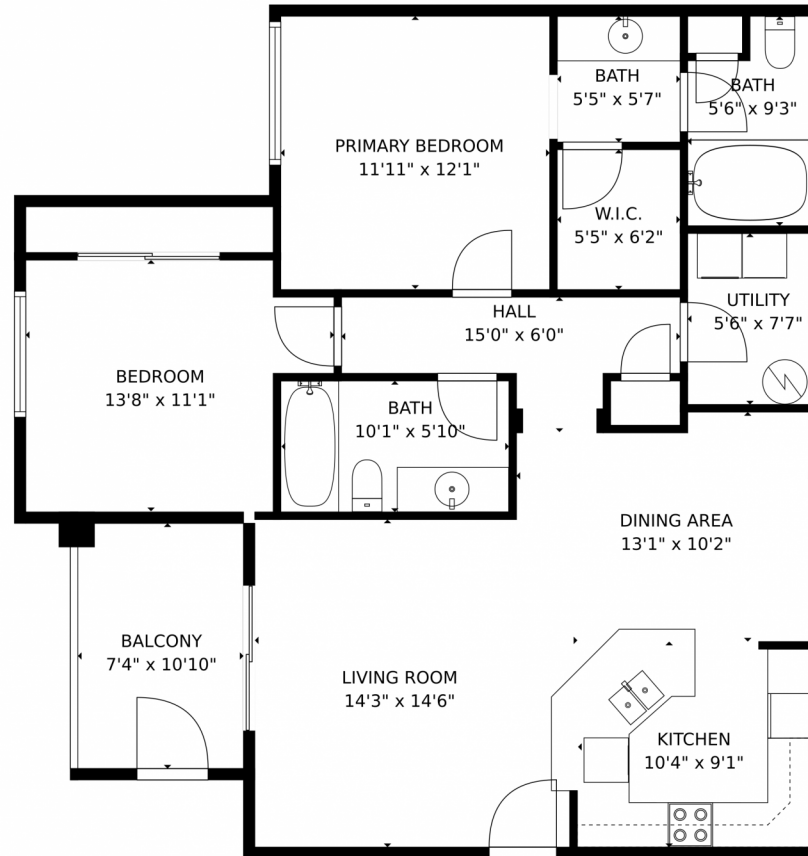

1692 W Canal Circle, Littleton, CA 80120 – Main Level

TOTAL: 1035 sq. ft
FLOOR 1: 1035 sq. ft
EXCLUDED AREAS: BALCONY: 83 sq. ft

Disclaimer: Sizes and Dimensions are Approximate, Actual May Vary.

Amber Wermerskirchen
720-560-9772
amber@thewrealestategroup.com