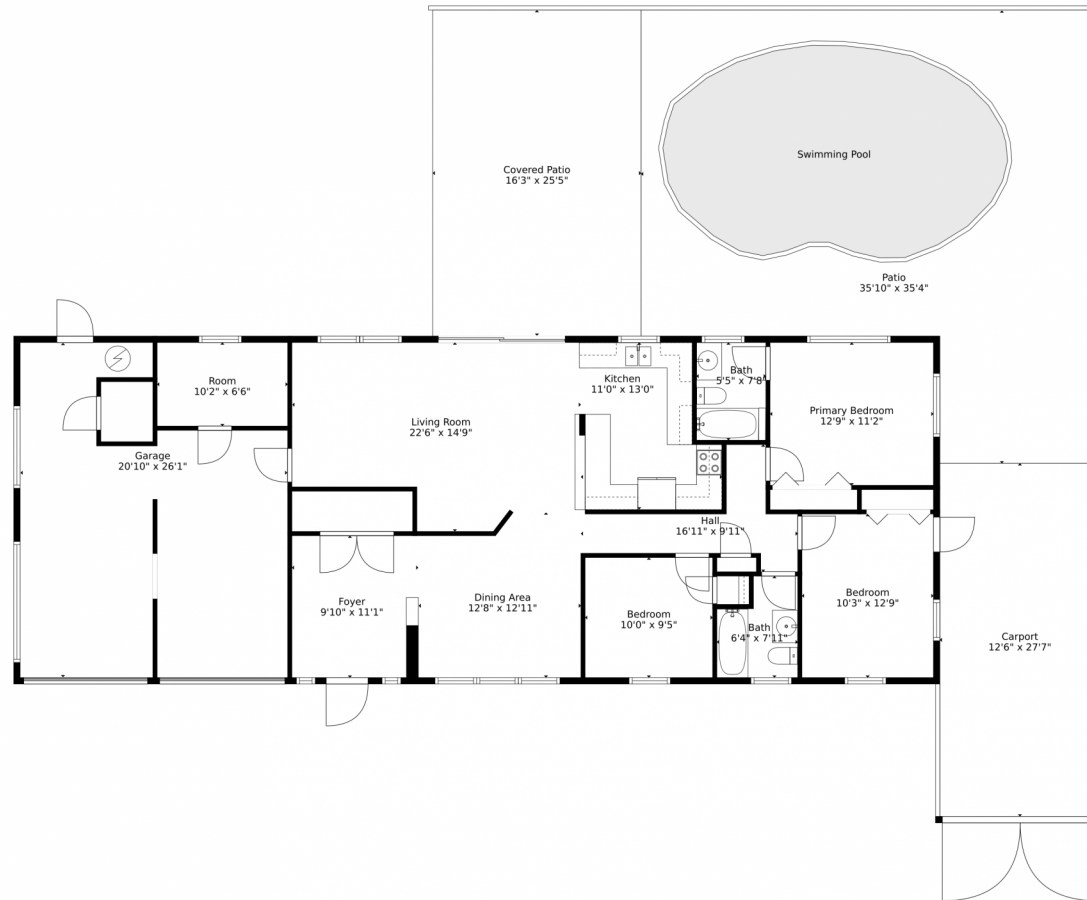

860 Northeast 23rd Terrace  
Pompano Beach, FL 33062

Single Family

1456 SQFT

**Rachael Barach**  
954-815-1418  
rachael@rachaelbarach.com  
<https://www.therachaelbarachgroup.com/>

Scan code  
for more  
property  
details

# 860 Northeast 23rd Terrace, Pompano Beach, FL 33062 – All Levels

Measurements Calculated By V1photos.com Are Deemed Highly Reliable But Not Guaranteed

Disclaimer: Sizes and Dimensions are Approximate, Actual May Vary.