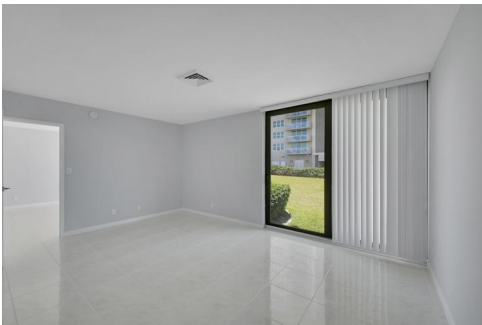

5460 North Ocean Drive
West Palm Beach, FL 33404

Condominium

800 SQFT

1 Bed

1 Baths

Ana Suarez
954-716-0085
Afsre85@gmail.com

Scan code
for more
property
details