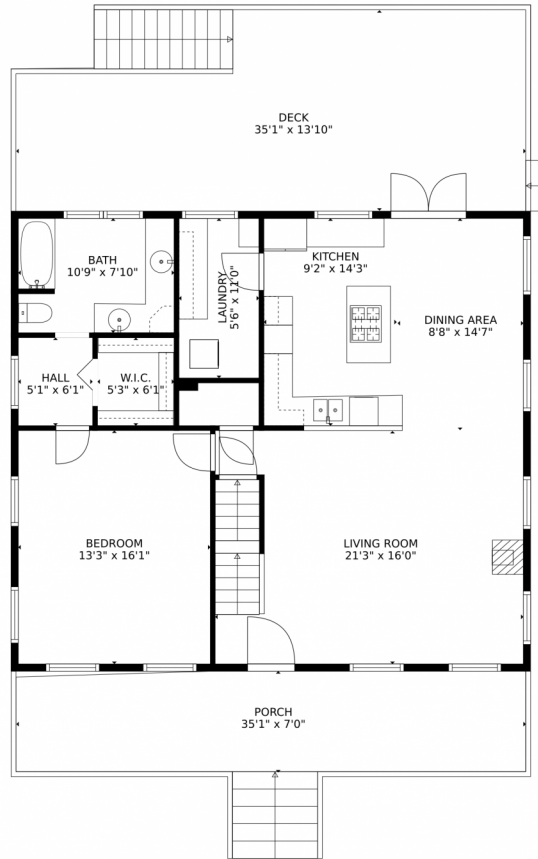

# 14697 Dancing Bear Trail, Littleton, CO 80127 – Main Level

**TOTAL: 3174 sq. ft**  
Below Ground: 906 sq. ft, FLOOR 2: 2268 sq. ft  
EXCLUDED AREAS: STORAGE: 110 sq. ft, GARAGE: 1155 sq. ft, PORCH: 130 sq. ft,  
DECK: 566 sq. ft, EMBEDDED WINDOW: 5 sq. ft  
MEASUREMENTS CALCULATED BY V1Photos.com ARE DEEMED HIGHLY RELIABLE BUT NOT GUARANTEED.

# 14697 Dancing Bear Trail, Littleton, CO 80127 – Lower Level

**TOTAL: 3174 sq. ft**  
Below Ground: 906 sq. ft, FLOOR 2: 2268 sq. ft  
EXCLUDED AREAS: STORAGE: 110 sq. ft, GARAGE: 1155 sq. ft, PORCH: 130 sq. ft,  
DECK: 566 sq. ft, EMBEDDEDWINDOW: 5 sq. ft  
MEASUREMENTS CALCULATED BY V1Photos.com ARE DEEMED HIGHLY RELIABLE BUT NOT GUARANTEED.

# 14697 Dancing Bear Trail, Littleton, CO 80127 – All Levels

**TOTAL: 3174 sq. ft**  
Below Ground: 906 sq. ft, FLOOR 2: 2268 sq. ft  
EXCLUDED AREAS: STORAGE: 110 sq. ft, GARAGE: 1155 sq. ft, PORCH: 130 sq. ft,  
DECK: 566 sq. ft, EMBEDDED WINDOW: 5 sq. ft  
MEASUREMENTS CALCULATED BY V1Photos.COM ARE DEEMED HIGHLY RELIABLE BUT NOT GUARANTEED.

# 14697 Dancing Bear Trail, Littleton, CO 80127 – Guest House Main Level

**TOTAL: 1497 sq. ft**  
Below Ground: 0 sq. ft, FLOOR 2: 1066 sq. ft, FLOOR 3: 431 sq. ft  
EXCLUDED AREAS: BASEMENT: 509 sq. ft, PORCH: 275 sq. ft, DECK: 483 sq. ft,  
LOW CEILING: 94 sq. ft, OPEN TO BELOW: 239 sq. ft  
MEASUREMENTS CALCULATED BY V1Photos.com ARE DEEMED HIGHLY RELIABLE BUT NOT GUARANTEED.