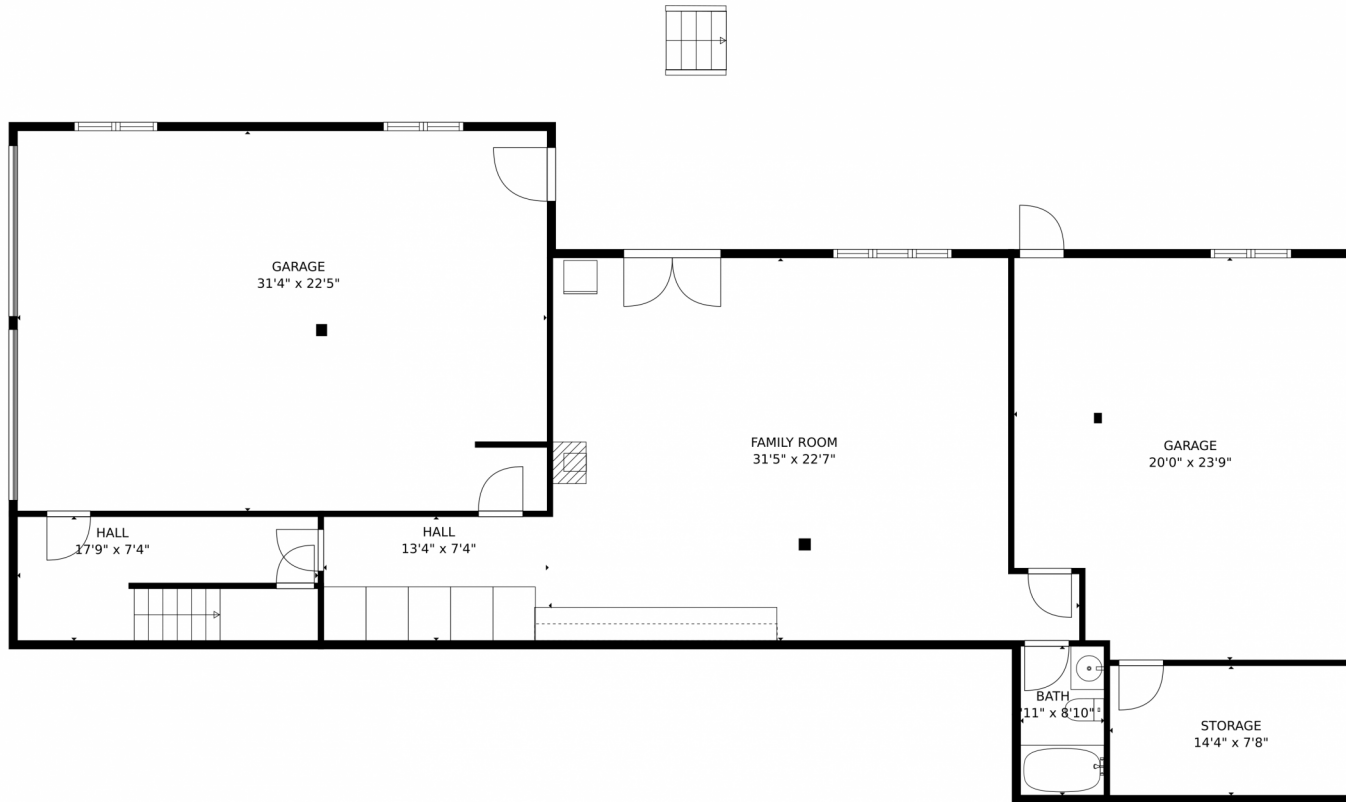

# 14697 Dancing Bear Trail, Littleton, CO 80127 – Main Level

**TOTAL: 3174 sq. ft**  
Below Ground: 906 sq. ft, FLOOR 2: 2268 sq. ft  
EXCLUDED AREAS: STORAGE: 110 sq. ft, GARAGE: 1155 sq. ft, PORCH: 130 sq. ft,  
DECK: 566 sq. ft, EMBEDDED WINDOW: 5 sq. ft  
MEASUREMENTS CALCULATED BY V1Photos.com ARE DEEMED HIGHLY RELIABLE BUT NOT GUARANTEED.

# 14697 Dancing Bear Trail, Littleton, CO 80127 – Lower Level

**TOTAL: 3174 sq. ft**  
Below Ground: 906 sq. ft, FLOOR 2: 2268 sq. ft  
EXCLUDED AREAS: STORAGE: 110 sq. ft, GARAGE: 1155 sq. ft, PORCH: 130 sq. ft,  
DECK: 566 sq. ft, EMBEDDEDWINDOW: 5 sq. ft  
MEASUREMENTS CALCULATED BY V1Photos.com ARE DEEMED HIGHLY RELIABLE BUT NOT GUARANTEED.

# 14697 Dancing Bear Trail, Littleton, CO 80127 – All Levels

**TOTAL: 3174 sq. ft**  
Below Ground: 906 sq. ft, FLOOR 2: 2268 sq. ft  
EXCLUDED AREAS: STORAGE: 110 sq. ft, GARAGE: 1155 sq. ft, PORCH: 130 sq. ft,  
DECK: 566 sq. ft, EMBEDDED WINDOW: 5 sq. ft  
MEASUREMENTS CALCULATED BY V1Photos.COM ARE DEEMED HIGHLY RELIABLE BUT NOT GUARANTEED.