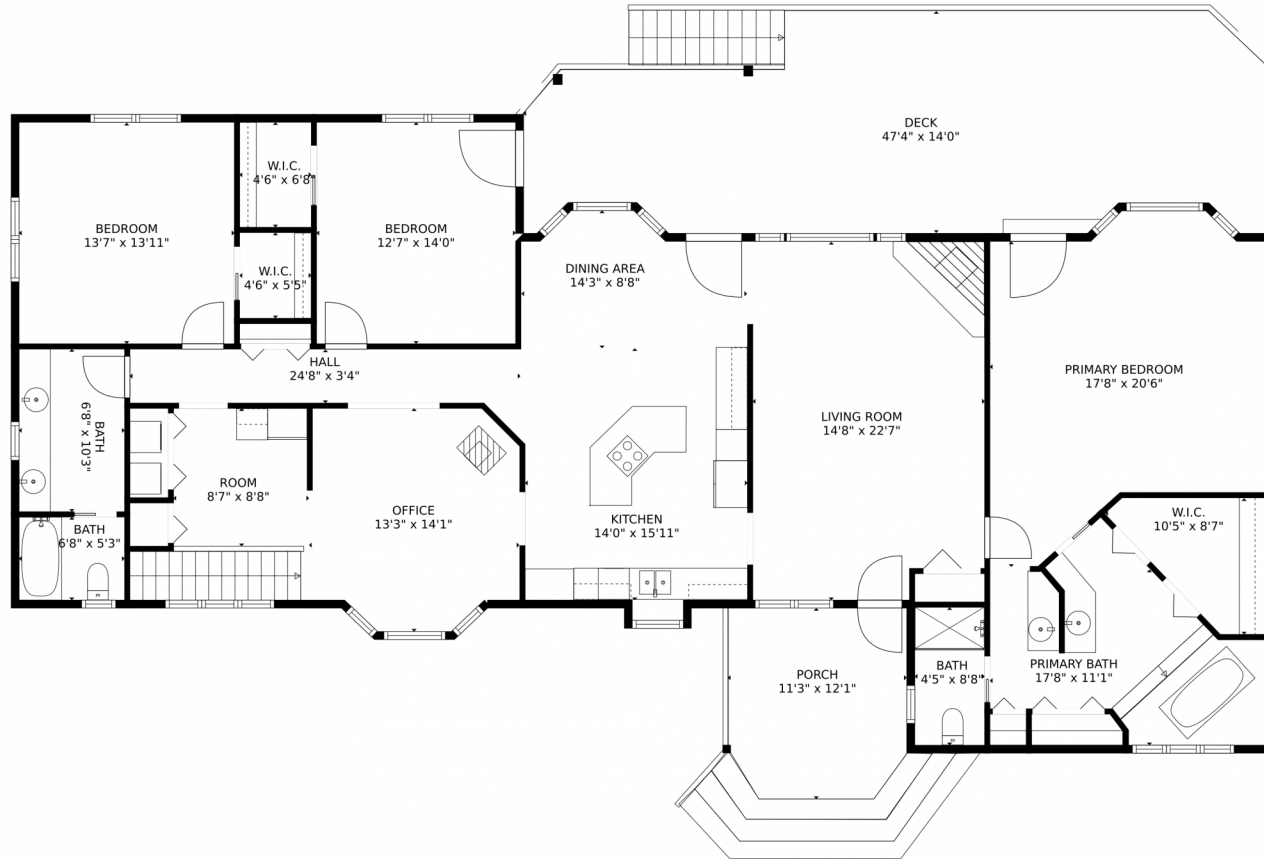

14697 Dancing Bear Trail  
Littleton, CO 80127

Single Family

5000 SQFT

Kari Ketchledge  
720-563-9973  
kctraining7@gmail.com

# 14697 Dancing Bear Trail, Littleton, CO 80127 – Main Level

**TOTAL: 3174 sq. ft**  
Below Ground: 906 sq. ft, FLOOR 2: 2268 sq. ft  
EXCLUDED AREAS: STORAGE: 110 sq. ft, GARAGE: 1155 sq. ft, PORCH: 130 sq. ft,  
DECK: 566 sq. ft, EMBEDDED WINDOW: 5 sq. ft  
MEASUREMENTS CALCULATED BY V1Photos.com ARE DEEMED HIGHLY RELIABLE BUT NOT GUARANTEED.

# 14697 Dancing Bear Trail, Littleton, CO 80127 – Lower Level

**TOTAL: 3174 sq. ft**  
Below Ground: 906 sq. ft, FLOOR 2: 2268 sq. ft  
EXCLUDED AREAS: STORAGE: 110 sq. ft, GARAGE: 1155 sq. ft, PORCH: 130 sq. ft,  
DECK: 566 sq. ft, EMBEDDEDWINDOW: 5 sq. ft  
MEASUREMENTS CALCULATED BY V1Photos.com ARE DEEMED HIGHLY RELIABLE BUT NOT GUARANTEED.

# 14697 Dancing Bear Trail, Littleton, CO 80127 – All Levels

**TOTAL: 3174 sq. ft**  
Below Ground: 906 sq. ft, FLOOR 2: 2268 sq. ft  
EXCLUDED AREAS: STORAGE: 110 sq. ft, GARAGE: 1155 sq. ft, PORCH: 130 sq. ft,  
DECK: 566 sq. ft, EMBEDDED WINDOW: 5 sq. ft  
MEASUREMENTS CALCULATED BY V1Photos.COM ARE DEEMED HIGHLY RELIABLE BUT NOT GUARANTEED.