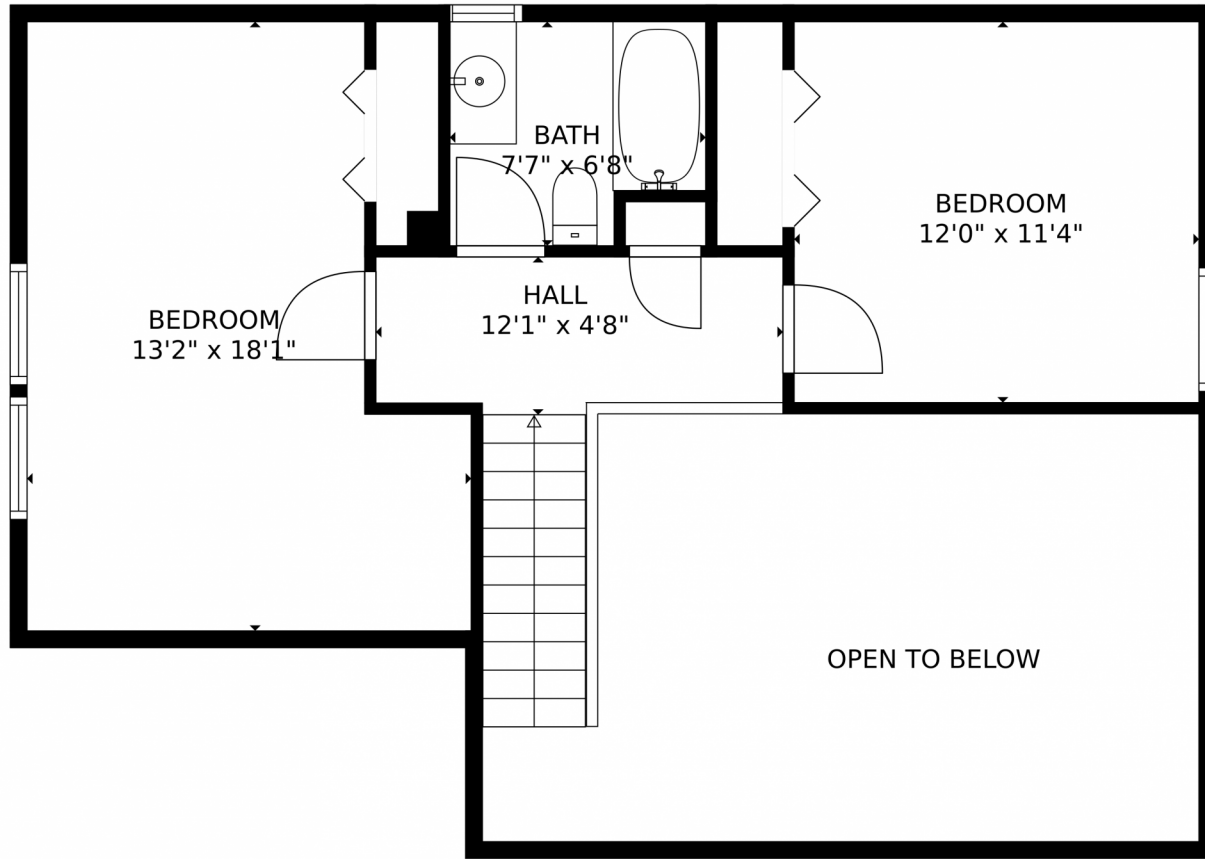

# 14697 Dancing Bear Trail, Littleton, CO 80127 – Guest House Main Level

**TOTAL: 1497 sq. ft**  
Below Ground: 0 sq. ft, FLOOR 2: 1066 sq. ft, FLOOR 3: 431 sq. ft  
EXCLUDED AREAS: BASEMENT: 509 sq. ft, PORCH: 275 sq. ft, DECK: 483 sq. ft,  
LOW CEILING: 94 sq. ft, OPEN TO BELOW: 239 sq. ft  
MEASUREMENTS CALCULATED BY V1Photos.com ARE DEEMED HIGHLY RELIABLE BUT NOT GUARANTEED.

Disclaimer: Sizes and Dimensions are Approximate, Actual May Vary.

Kari Ketchledge  
720-563-9973  
kctraining7@gmail.com

14697 Dancing Bear Trail, Littleton, CO 80127 – Guest House Upper Level

**TOTAL: 1497 sq. ft**  
Below Ground: 0 sq. ft, FLOOR 2: 1066 sq. ft, FLOOR 3: 431 sq. ft  
EXCLUDED AREAS: BASEMENT: 509 sq. ft, PORCH: 275 sq. ft, DECK: 483 sq. ft,  
LOW CEILING: 94 sq. ft, OPEN TO BELOW: 239 sq. ft  
MEASUREMENTS CALCULATED BY V1Photos.com ARE DEEMED HIGHLY RELIABLE BUT NOT GUARANTEED.