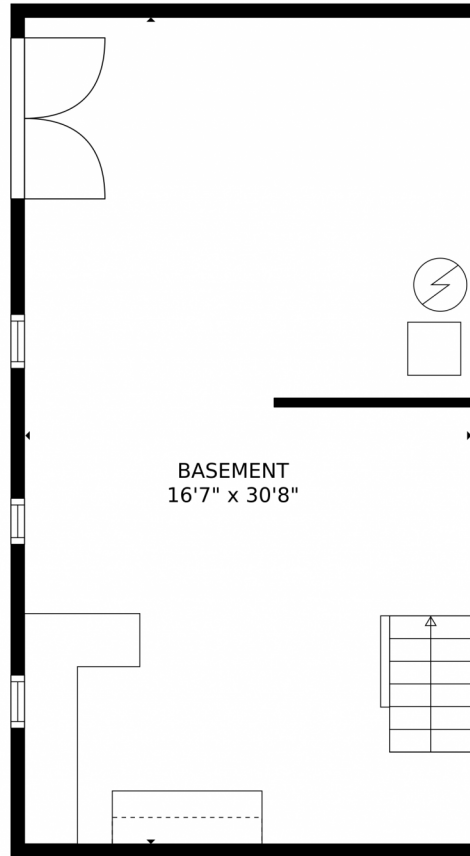

14697 Dancing Bear Trail, Littleton, CO 80127 – Guest House Lower Level

TOTAL: 1497 sq. ft

Below Ground: 0 sq. ft, FLOOR 2: 1066 sq. ft, FLOOR 3: 431 sq. ft
EXCLUDED AREAS: BASEMENT: 509 sq. ft, PORCH: 275 sq. ft, DECK: 483 sq. ft,
LOW CEILING: 94 sq. ft, OPEN TO BELOW: 239 sq. ft

Disclaimer: Sizes and Dimensions are Approximate, Actual May Vary.

Kari Ketchledge
720-563-9973
kctraining7@gmail.com