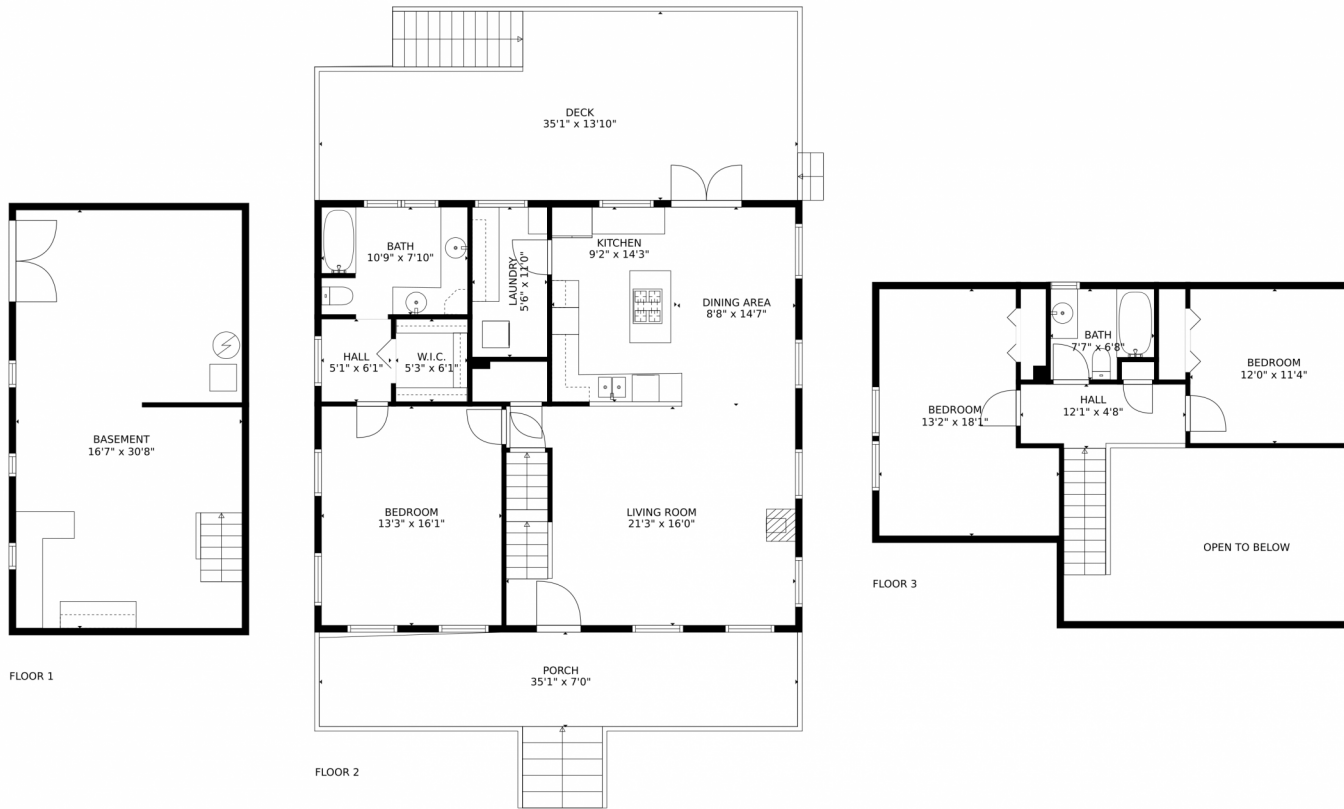

# 14697 Dancing Bear Trail, Littleton, CO 80127 – Main Level

**TOTAL: 3174 sq. ft**  
Below Ground: 906 sq. ft, FLOOR 2: 2268 sq. ft  
EXCLUDED AREAS: STORAGE: 110 sq. ft, GARAGE: 1155 sq. ft, PORCH: 130 sq. ft,  
DECK: 566 sq. ft, EMBEDDED WINDOW: 5 sq. ft  
MEASUREMENTS CALCULATED BY V1Photos.com ARE DEEMED HIGHLY RELIABLE BUT NOT GUARANTEED.

# 14697 Dancing Bear Trail, Littleton, CO 80127 – Guest House Lower Level

**TOTAL: 1497 sq. ft**

Below Ground: 0 sq. ft, FLOOR 2: 1066 sq. ft, FLOOR 3: 431 sq. ft  
EXCLUDED AREAS: BASEMENT: 509 sq. ft, PORCH: 275 sq. ft, DECK: 483 sq. ft,  
LOW CEILING: 94 sq. ft, OPEN TO BELOW: 239 sq. ft

MEASUREMENTS CALCULATED BY V1Photos.com ARE DEEMED HIGHLY RELIABLE BUT NOT GUARANTEED.

Disclaimer: Sizes and Dimensions are Approximate, Actual May Vary.

Kari Ketchledge  
720-563-9973  
kctraining7@gmail.com

# 14697 Dancing Bear Trail, Littleton, CO 80127 – Guest House All Levels

**TOTAL: 1497 sq. ft**  
Below Ground: 0 sq. ft, FLOOR 2: 1066 sq. ft, FLOOR 3: 431 sq. ft  
EXCLUDED AREAS: BASEMENT: 509 sq. ft, PORCH: 275 sq. ft, DECK: 483 sq. ft,  
LOW CEILING: 94 sq. ft, OPEN TO BELOW: 239 sq. ft  
MEASUREMENTS CALCULATED BY V1Photos.com ARE DEEMED HIGHLY RELIABLE BUT NOT GUARANTEED.