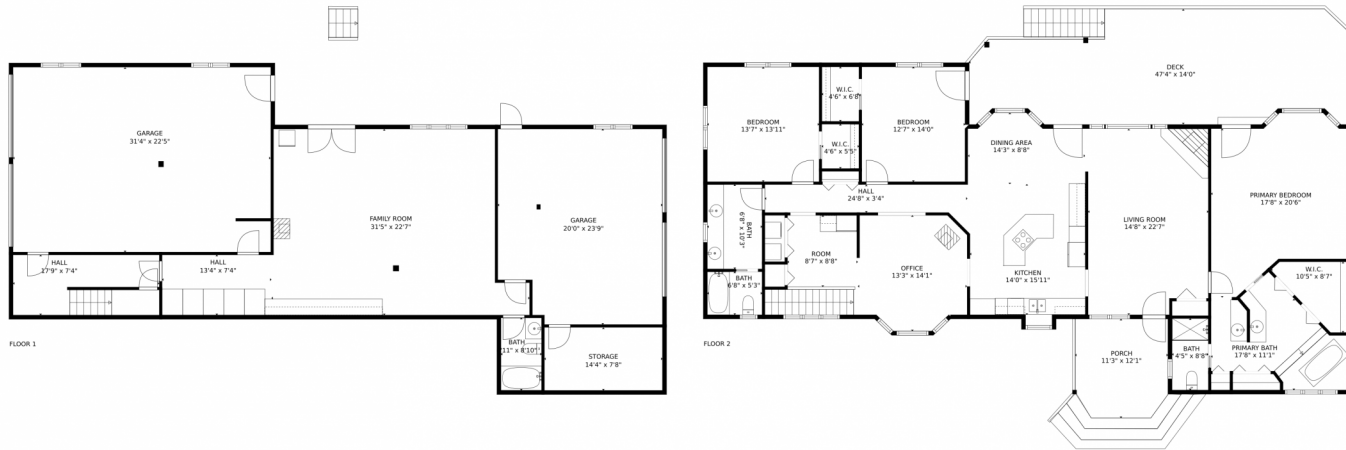

# 14697 Dancing Bear Trail, Littleton, CO 80127 – Main Level

**TOTAL: 3174 sq. ft**  
Below Ground: 906 sq. ft, FLOOR 2: 2268 sq. ft  
EXCLUDED AREAS: STORAGE: 110 sq. ft, GARAGE: 1155 sq. ft, PORCH: 130 sq. ft,  
DECK: 566 sq. ft, EMBEDDED WINDOW: 5 sq. ft  
MEASUREMENTS CALCULATED BY V1Photos.com ARE DEEMED HIGHLY RELIABLE BUT NOT GUARANTEED.

# 14697 Dancing Bear Trail, Littleton, CO 80127 – Lower Level

**TOTAL: 3174 sq. ft**  
Below Ground: 906 sq. ft, FLOOR 2: 2268 sq. ft  
EXCLUDED AREAS: STORAGE: 110 sq. ft, GARAGE: 1155 sq. ft, PORCH: 130 sq. ft,  
DECK: 566 sq. ft, EMBEDDEDWINDOW: 5 sq. ft  
MEASUREMENTS CALCULATED BY V1Photos.com ARE DEEMED HIGHLY RELIABLE BUT NOT GUARANTEED.

# 14697 Dancing Bear Trail, Littleton, CO 80127 – All Levels

**TOTAL: 3174 sq. ft**  
Below Ground: 906 sq. ft, FLOOR 2: 2268 sq. ft  
EXCLUDED AREAS: STORAGE: 110 sq. ft, GARAGE: 1155 sq. ft, PORCH: 130 sq. ft,  
DECK: 566 sq. ft, EMBEDDED WINDOW: 5 sq. ft  
MEASUREMENTS CALCULATED BY V1Photos.COM ARE DEEMED HIGHLY RELIABLE BUT NOT GUARANTEED.

# 14697 Dancing Bear Trail, Littleton, CO 80127 – Guest House Main Level

**TOTAL: 1497 sq. ft**  
Below Ground: 0 sq. ft, FLOOR 2: 1066 sq. ft, FLOOR 3: 431 sq. ft  
EXCLUDED AREAS: BASEMENT: 509 sq. ft, PORCH: 275 sq. ft, DECK: 483 sq. ft,  
LOW CEILING: 94 sq. ft, OPEN TO BELOW: 239 sq. ft  
MEASUREMENTS CALCULATED BY V1Photos.com ARE DEEMED HIGHLY RELIABLE BUT NOT GUARANTEED.