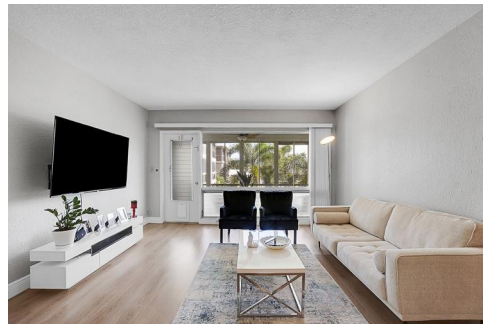

900 Southwest 12th Court
 Fort Lauderdale, FL 33315
 COMMUNITY: Rio Nuevo

Condominium

800 SQFT

1 Bed

1 Baths

Maria Constanza (Mia) del Real
 305-600-9303
 mcdr2313@gmail.com

Scan code
 for more
 property
 details