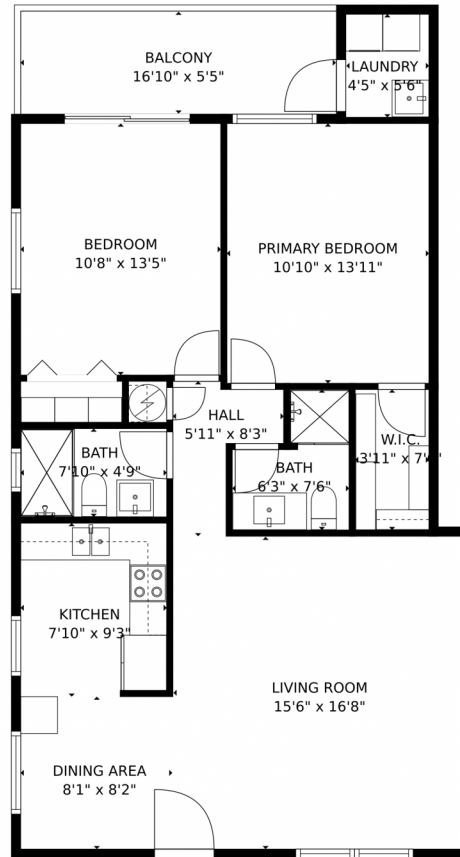

525 Normandy Lane, Delray Beach, FL 33484 – Floorplan

TOTAL: 903 sq. ft
FLOOR 1: 903 sq. ft
EXCLUDED AREAS: BALCONY: 93 sq. ft

Disclaimer: Sizes and Dimensions are Approximate, Actual May Vary.

Michael Topow
954-588-0379
mtopow@kw.com