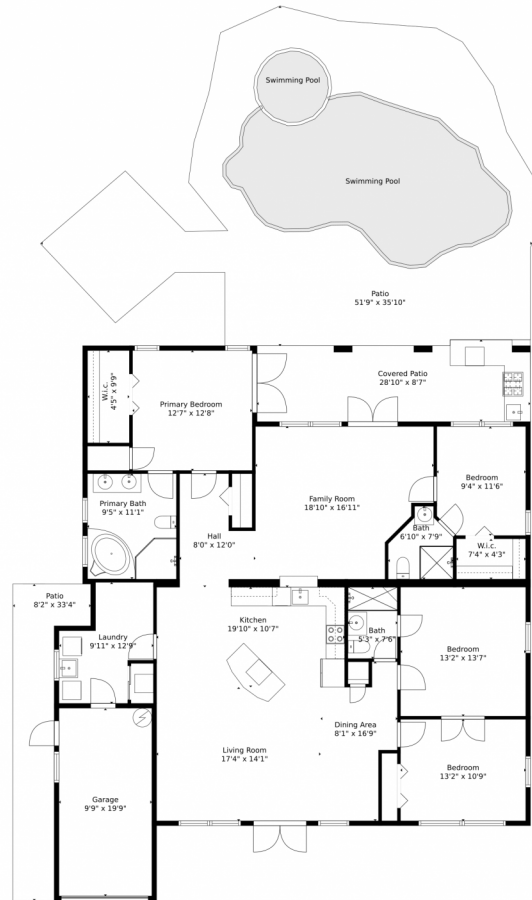

428 Northeast 23rd Avenue  
Pompano Beach, FL 33062

428 Northeast 23rd Avenue, Pompano Beach, FL 33062 - Floor Plan

Single Family

1500 SQFT

**Rachael Barach**  
954-815-1418  
rachael@rachaelbarach.com  
<https://www.therachaelbarachgroup.com/>

# 428 Northeast 23rd Avenue, Pompano Beach, FL 33062 – Floor Plan

Measurements Calculated By V1photos.com Are Deemed Highly Reliable But Not Guaranteed

Disclaimer: Sizes and Dimensions are Approximate, Actual May Vary.