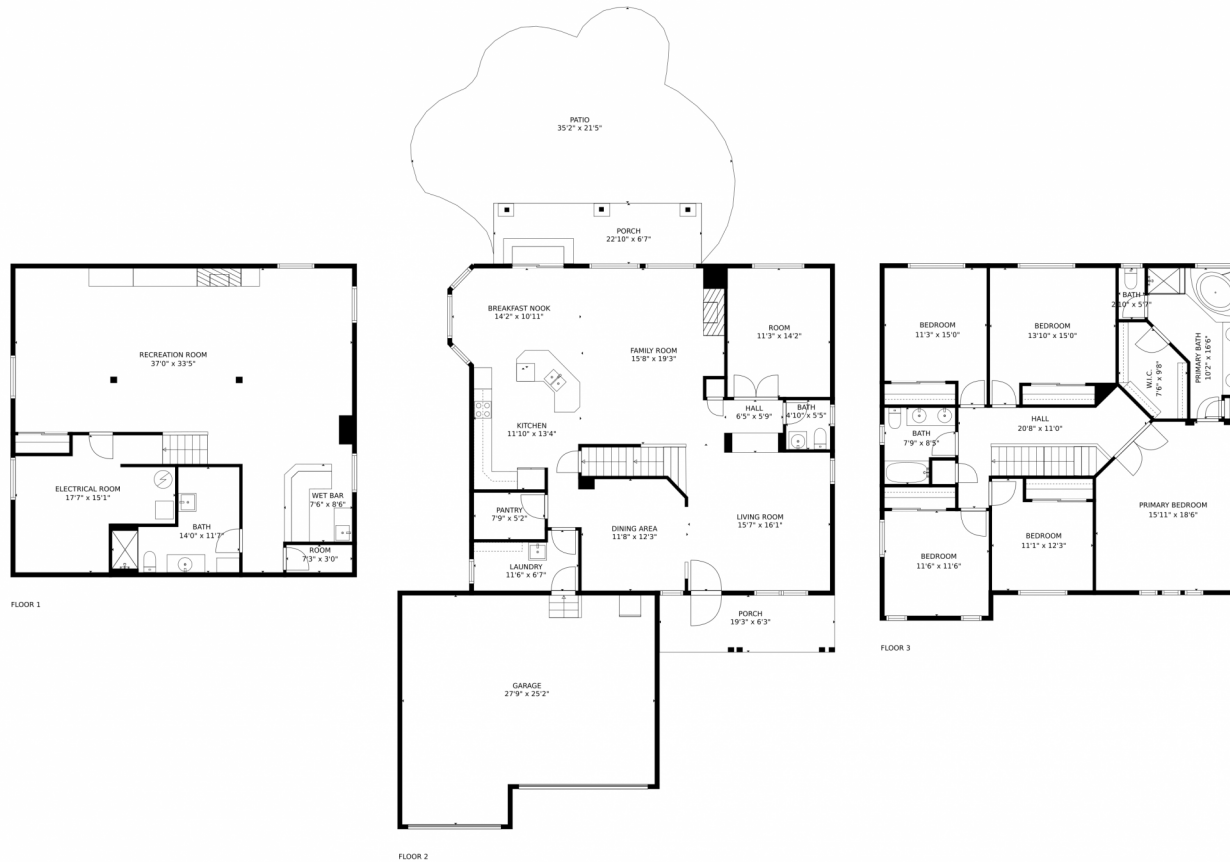

3672 Rawhide Circle, Castle Rock, CO 80104 – All Levels

TOTAL: 3825 sq. ft
Below Ground: 1006 sq. ft, FLOOR 2: 1403 sq. ft, FLOOR 3: 1416 sq. ft
EXCLUDED AREAS: ROOM: 22 sq. ft, ELECTRICAL ROOM: 206 sq. ft, GARAGE: 627 sq. ft,
PORCH: 272 sq. ft, PATIO: 577 sq. ft

Disclaimer: Sizes and Dimensions are Approximate, Actual May Vary.

Maura Mitchell
303-808-8580
realtywithmaura@gmail.com