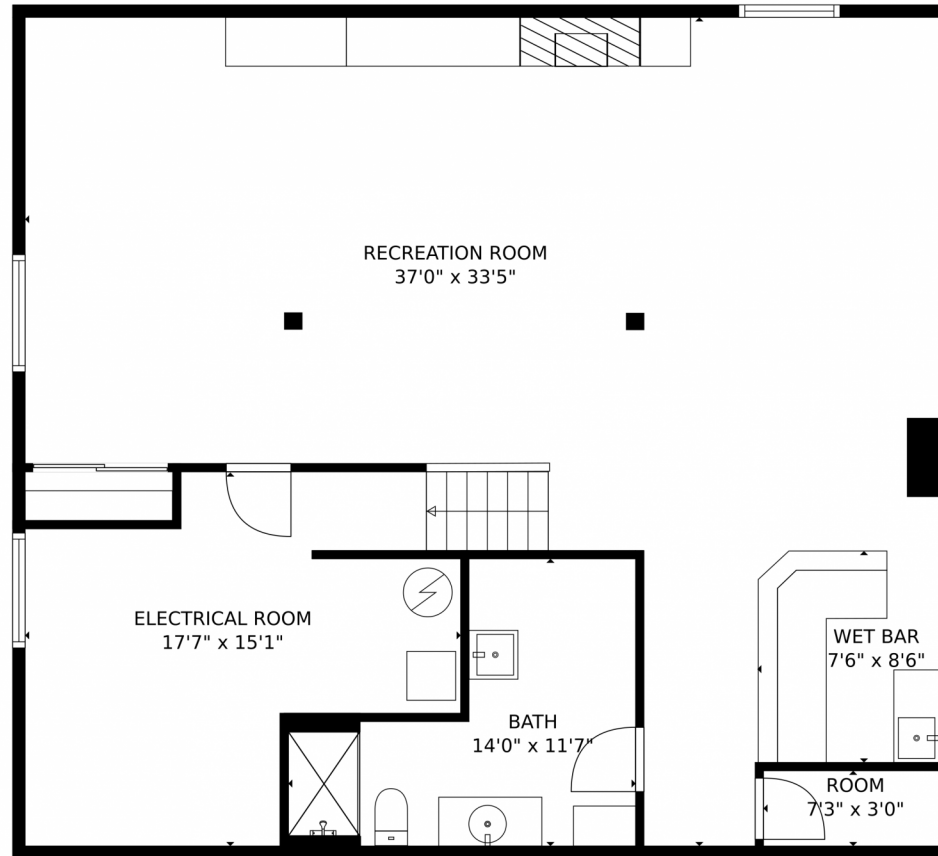

TOTAL: 3825 sq. ft
Below Ground: 1006 sq. ft, FLOOR 2: 1403 sq. ft, FLOOR 3: 1416 sq. ft
EXCLUDED AREAS: ROOM: 22 sq. ft, ELECTRICAL ROOM: 206 sq. ft, GARAGE: 627 sq. ft,
PORCH: 272 sq. ft, PATIO: 577 sq. ft
MEASUREMENTS CALCULATED BY V1Photos.com ARE DEEMED HIGHLY RELIABLE BUT NOT GUARANTEED.

Disclaimer: Sizes and Dimensions are Approximate, Actual May Vary.

Maura Mitchell
303-808-8580
realtywithmaura@gmail.com

3672 Rawhide Circle, Castle Rock, CO 80104 – Lower Level

TOTAL: 3825 sq. ft
Below Ground: 1006 sq. ft, FLOOR 2: 1403 sq. ft, FLOOR 3: 1416 sq. ft
EXCLUDED AREAS: ROOM: 22 sq. ft, ELECTRICAL ROOM: 206 sq. ft, GARAGE: 627 sq. ft,
PORCH: 272 sq. ft, PATIO: 577 sq. ft
MEASUREMENTS CALCULATED BY V1Photos.com ARE DEEMED HIGHLY RELIABLE BUT NOT GUARANTEED.

Disclaimer: Sizes and Dimensions are Approximate, Actual May Vary.

Maura Mitchell
303-808-8580
realtywithmaura@gmail.com

3672 Rawhide Circle, Castle Rock, CO 80104 – Main Level

TOTAL: 3825 sq. ft

Below Ground: 1006 sq. ft, FLOOR 2: 1403 sq. ft, FLOOR 3: 1416 sq. ft
EXCLUDED AREAS: ROOM: 22 sq. ft, ELECTRICAL ROOM: 206 sq. ft, GARAGE: 627 sq. ft,
PORCH: 272 sq. ft, PATIO: 577 sq. ft