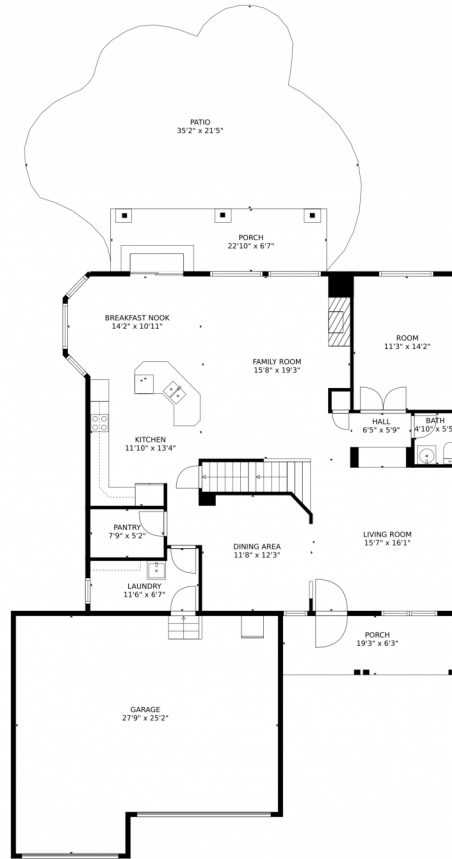

TOTAL: 3825 sq. ft
Below Ground: 1006 sq. ft, FLOOR 2: 1403 sq. ft, FLOOR 3: 1416 sq. ft
EXCLUDED AREAS: ROOM: 22 sq. ft, ELECTRICAL ROOM: 206 sq. ft, GARAGE: 627 sq. ft,
PORCH: 272 sq. ft, PATIO: 577 sq. ft
MEASUREMENTS CALCULATED BY V1Photos.com ARE DEEMED HIGHLY RELIABLE BUT NOT GUARANTEED.

Disclaimer: Sizes and Dimensions are Approximate, Actual May Vary.

Maura Mitchell
303-808-8580
realtywithmaura@gmail.com

3672 Rawhide Circle, Castle Rock, CO 80104 – Lower Level

TOTAL: 3825 sq. ft
Below Ground: 1006 sq. ft, FLOOR 2: 1403 sq. ft, FLOOR 3: 1416 sq. ft
EXCLUDED AREAS: ROOM: 22 sq. ft, ELECTRICAL ROOM: 206 sq. ft, GARAGE: 627 sq. ft,
PORCH: 272 sq. ft, PATIO: 577 sq. ft
MEASUREMENTS CALCULATED BY V1Photos.com ARE DEEMED HIGHLY RELIABLE BUT NOT GUARANTEED.

Disclaimer: Sizes and Dimensions are Approximate, Actual May Vary.

Maura Mitchell
303-808-8580
realtywithmaura@gmail.com

3672 Rawhide Circle, Castle Rock, CO 80104 – Main Level

TOTAL: 3825 sq. ft

Below Ground: 1006 sq. ft, FLOOR 2: 1403 sq. ft, FLOOR 3: 1416 sq. ft
EXCLUDED AREAS: ROOM: 22 sq. ft, ELECTRICAL ROOM: 206 sq. ft, GARAGE: 627 sq. ft,
PORCH: 272 sq. ft, PATIO: 577 sq. ft

MEASUREMENTS CALCULATED BY V1Photos.com ARE DEEMED HIGHLY RELIABLE BUT NOT GUARANTEED.

Disclaimer: Sizes and Dimensions are Approximate, Actual May Vary.

Maura Mitchell
303-808-8580
realtywithmaura@gmail.com