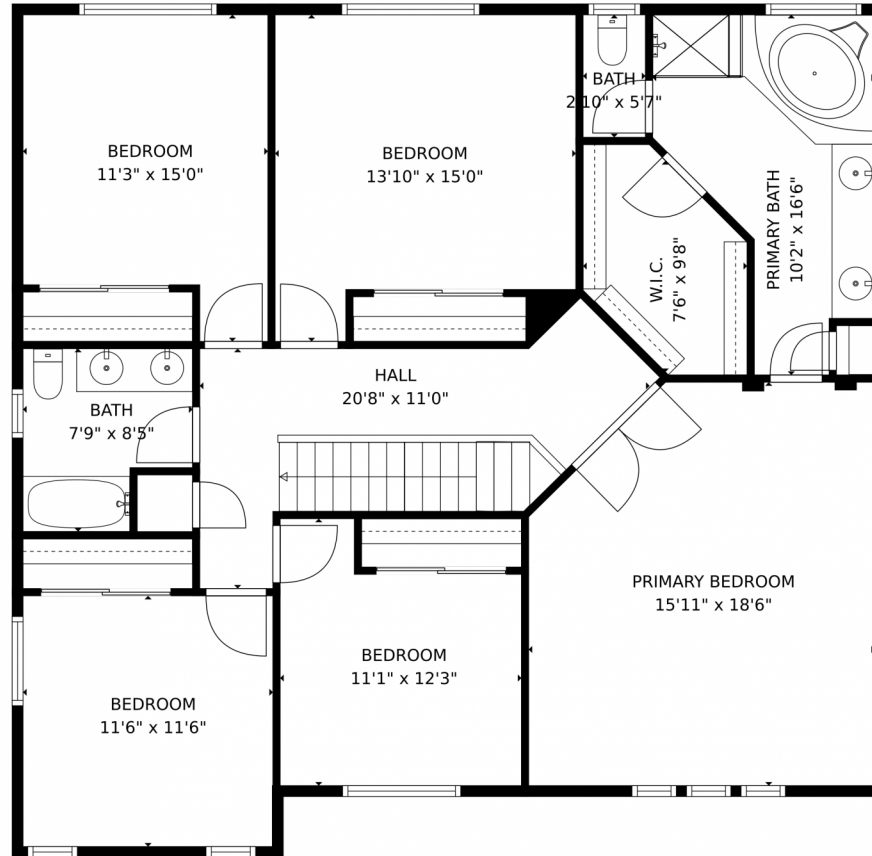

3672 Rawhide Circle
 Castle Rock, CO 80104
 COMMUNITY: Metzler Ranch

 Single Family
  3925 SQFT
  5 Beds
  2/1 Baths
  3 Car
  0.24 Acre

Maura Mitchell
 303-808-8580
 realtywithmaura@gmail.com

3672 Rawhide Circle, Castle Rock, CO 80104 – Upper Level

TOTAL: 3825 sq. ft
Below Ground: 1006 sq. ft, FLOOR 2: 1403 sq. ft, FLOOR 3: 1416 sq. ft
EXCLUDED AREAS: ROOM: 22 sq. ft, ELECTRICAL ROOM: 206 sq. ft, GARAGE: 627 sq. ft,
PORCH: 272 sq. ft, PATIO: 577 sq. ft
MEASUREMENTS CALCULATED BY V1Photos.com ARE DEEMED HIGHLY RELIABLE BUT NOT GUARANTEED.

Disclaimer: Sizes and Dimensions are Approximate, Actual May Vary.

Maura Mitchell
303-808-8580
realtywithmaura@gmail.com

3672 Rawhide Circle, Castle Rock, CO 80104 – Lower Level

TOTAL: 3825 sq. ft
Below Ground: 1006 sq. ft, FLOOR 2: 1403 sq. ft, FLOOR 3: 1416 sq. ft
EXCLUDED AREAS: ROOM: 22 sq. ft, ELECTRICAL ROOM: 206 sq. ft, GARAGE: 627 sq. ft,
PORCH: 272 sq. ft, PATIO: 577 sq. ft
MEASUREMENTS CALCULATED BY V1Photos.com ARE DEEMED HIGHLY RELIABLE BUT NOT GUARANTEED.

Disclaimer: Sizes and Dimensions are Approximate, Actual May Vary.

Maura Mitchell
303-808-8580
realtywithmaura@gmail.com

3672 Rawhide Circle, Castle Rock, CO 80104 – Main Level

TOTAL: 3825 sq. ft

Below Ground: 1006 sq. ft, FLOOR 2: 1403 sq. ft, FLOOR 3: 1416 sq. ft
EXCLUDED AREAS: ROOM: 22 sq. ft, ELECTRICAL ROOM: 206 sq. ft, GARAGE: 627 sq. ft,
PORCH: 272 sq. ft, PATIO: 577 sq. ft