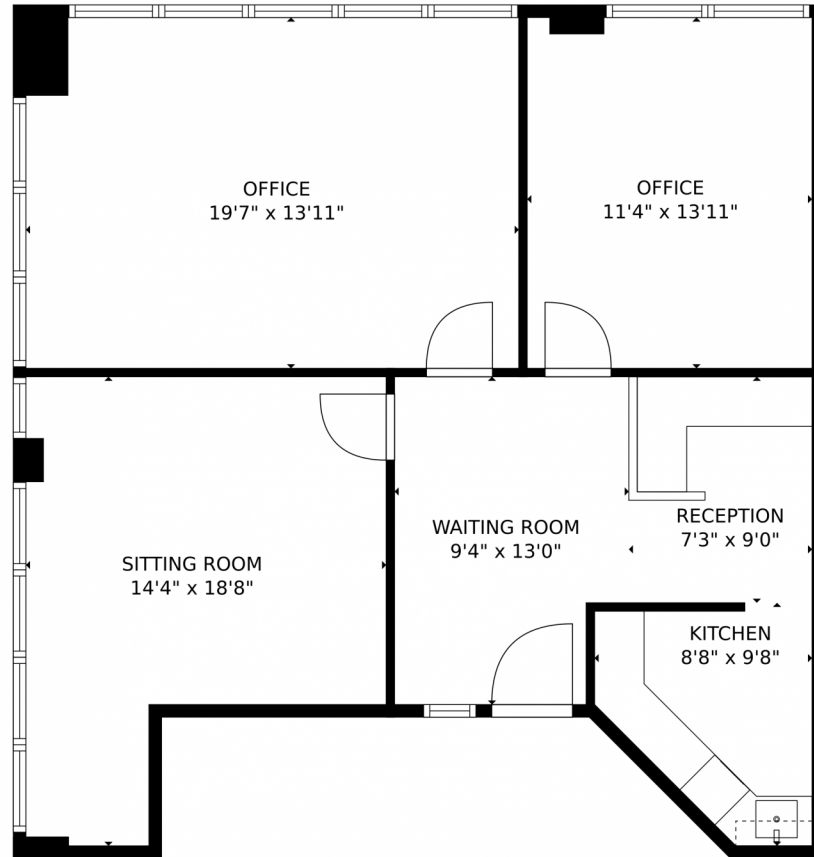

215 South Wadsworth Boulevard, Lakewood, CO 80226 – main level

TOTAL: 913 sq. ft
FLOOR 1: 913 sq. ft

Disclaimer: Sizes and Dimensions are Approximate, Actual May Vary.

Elise Kaynor
3035880391
elise@ortizandassociatesinc.com