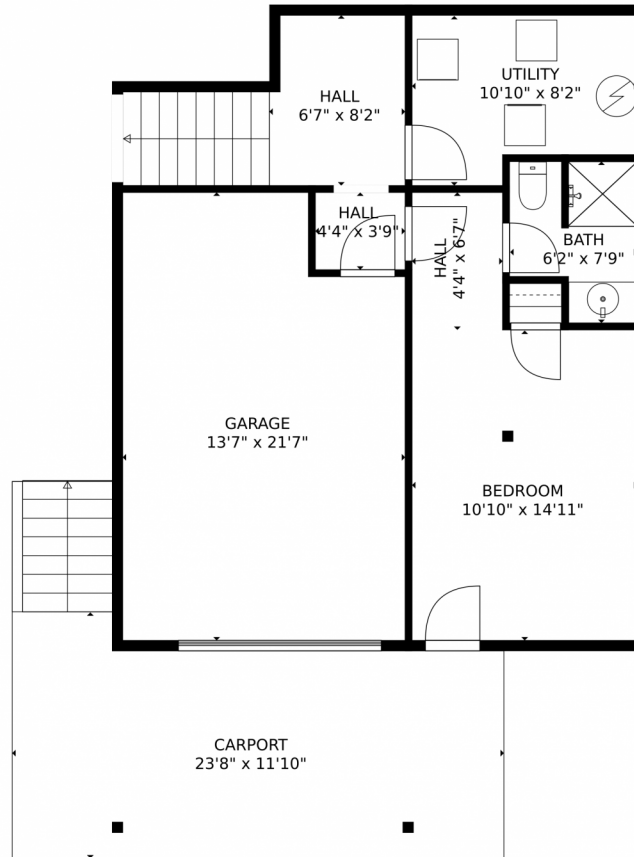

Mingling Moose
Grand Lake, CO 80447

Single Family

3,153 SQFT

4 Beds

3/1 Baths

1 Car

PROPERTY DETAILS

Welcome to 108 Pond View Ln in Grand Lake, CO! This log cabin-style house offers 4 bedrooms, 3.5 bathrooms, and 3,153 square feet of living space. The property features a log cabin facade, a wooden deck, and a garage. Inside, you'll find a cozy living room with a stone fireplace, a dining area with a chandelier, and a chef's dream kitchen with stainless steel appliances. The bedrooms are spacious and luxurious, with carpet flooring and wooden ceilings. Outside, there's a dock for water activities and breathtaking mountain views. Don't miss out on this incredible property. Contact us today to schedule a showing!

Brittany M Downs
720-788-2683
minglingmoosegl@gmail.com

Scan code
for more
property
details

Mingling Moose, Grand Lake, CO 80447 – Main Level

TOTAL: 2157 sq. ft
Below Ground: 353 sq. ft, FLOOR 2: 510 sq. ft, FLOOR 3: 1294 sq. ft
EXCLUDED AREAS: GARAGE: 275 sq. ft, UTILITY: 79 sq. ft, CARPORT: 276 sq. ft,
PORCH: 86 sq. ft, BALCONY: 280 sq. ft

Mingling Moose, Grand Lake, CO 80447 – Entrance Level

MEASUREMENTS CALCULATED BY V1Photos.com ARE DEEMED HIGHLY RELIABLE BUT NOT GUARANTEED.

Disclaimer: Sizes and Dimensions are Approximate, Actual May Vary.

Brittany M Downs
720-788-2683
minglingmoosegl@gmail.com

Mingling Moose, Grand Lake, CO 80447 – Lower Level

TOTAL: 2157 sq. ft
Below Ground: 353 sq. ft, FLOOR 2: 510 sq. ft, FLOOR 3: 1294 sq. ft
EXCLUDED AREAS: GARAGE: 275 sq. ft, UTILITY: 79 sq. ft, CARPORT: 276 sq. ft,
PORCH: 86 sq. ft, BALCONY: 280 sq. ft
MEASUREMENTS CALCULATED BY V1Photos.com ARE DEEMED HIGHLY RELIABLE BUT NOT GUARANTEED.