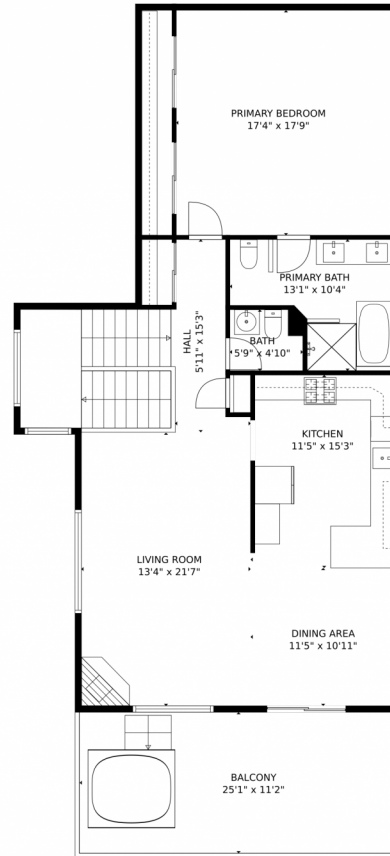

Mingling Moose, Grand Lake, CO 80447 – Main Level

TOTAL: 2157 sq. ft
Below Ground: 353 sq. ft, FLOOR 2: 510 sq. ft, FLOOR 3: 1294 sq. ft
EXCLUDED AREAS: GARAGE: 275 sq. ft, UTILITY: 79 sq. ft, CARPORT: 276 sq. ft,
PORCH: 86 sq. ft, BALCONY: 280 sq. ft

Disclaimer: Sizes and Dimensions are Approximate, Actual May Vary.

Brittany M Downs
720-788-2683
minglingmoosegl@gmail.com