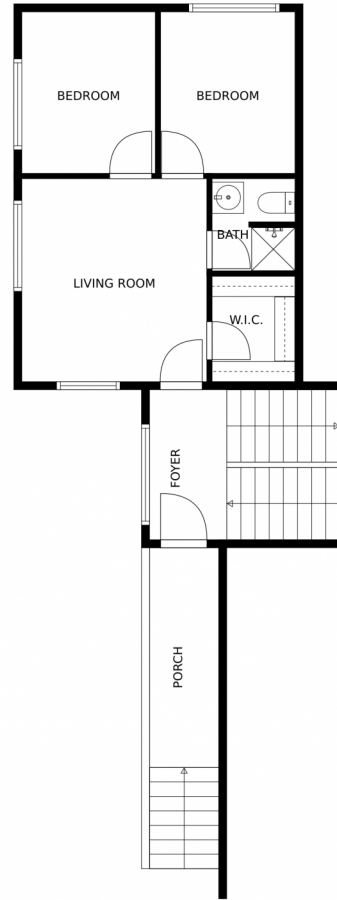

Mingling Moose
Grand Lake, CO 80447

Single Family

3,153 SQFT

4 Beds

3/1 Baths

1 Car

PROPERTY DETAILS

Welcome to 108 Pond View Ln in Grand Lake, CO! This log cabin-style house offers 4 bedrooms, 3.5 bathrooms, and 3,153 square feet of living space. The property features a log cabin facade, a wooden deck, and a garage. Inside, you'll find a cozy living room with a stone fireplace, a dining area with a chandelier, and a chef's dream kitchen with stainless steel appliances. The bedrooms are spacious and luxurious, with carpet flooring and wooden ceilings. Outside, there's a dock for water activities and breathtaking mountain views. Don't miss out on this incredible property. Contact us today to schedule a showing!

Brittany M Downs
720-788-2683
minglingmoosegl@gmail.com

Scan code
for more
property
details

Mingling Moose, Grand Lake, CO 80447 – Main Level

TOTAL: 2157 sq. ft
Below Ground: 353 sq. ft, FLOOR 2: 510 sq. ft, FLOOR 3: 1294 sq. ft
EXCLUDED AREAS: GARAGE: 275 sq. ft, UTILITY: 79 sq. ft, CARPORT: 276 sq. ft,
PORCH: 86 sq. ft, BALCONY: 280 sq. ft

MEASUREMENTS CALCULATED BY V1Photos.com ARE DEEMED HIGHLY RELIABLE BUT NOT GUARANTEED.

Disclaimer: Sizes and Dimensions are Approximate, Actual May Vary.

Brittany M Downs
720-788-2683
minglingmoosegl@gmail.com

Mingling Moose, Grand Lake, CO 80447 – Entrance Level

MEASUREMENTS CALCULATED BY V1Photos.com ARE DEEMED HIGHLY RELIABLE BUT NOT GUARANTEED.

Disclaimer: Sizes and Dimensions are Approximate, Actual May Vary.