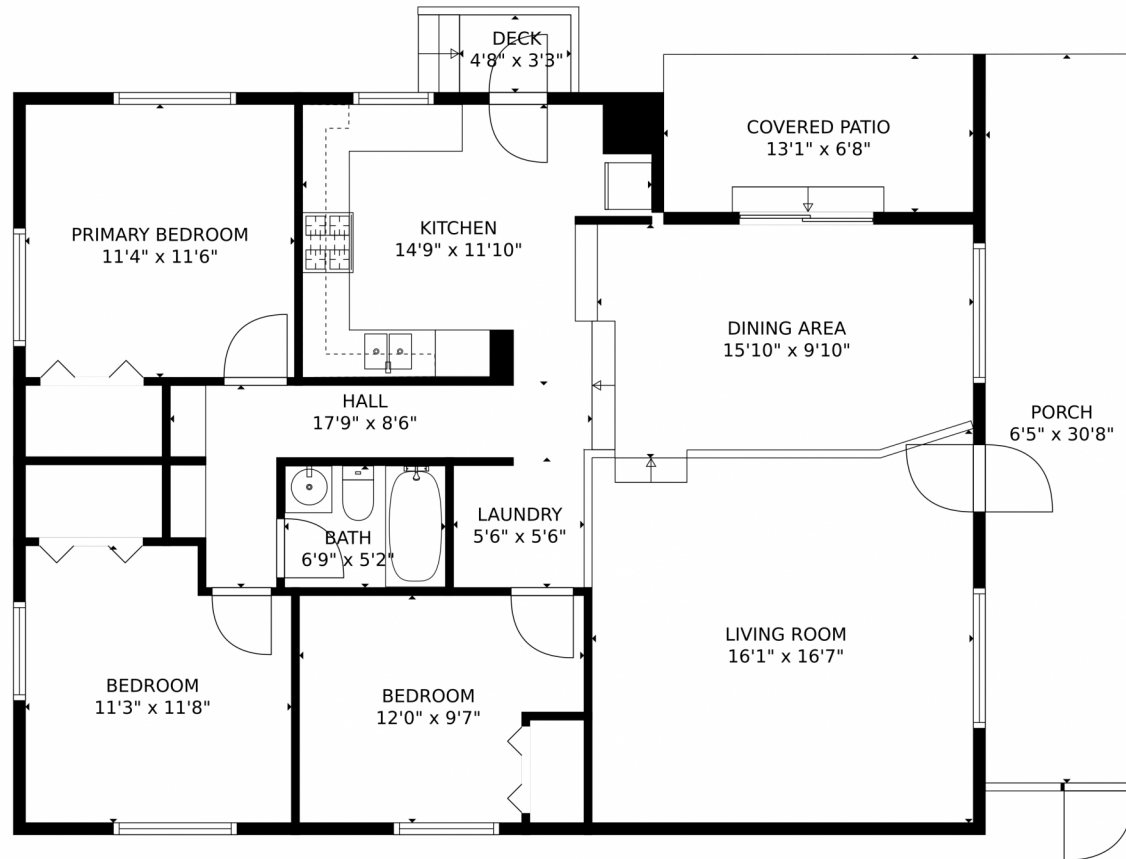

Single Family

1062 SQFT

**Taylor Haas**

303-665-7368

taylorh@coloradorpm.com

<https://www.coloradorpm.com/available-rental-properties-denver>

Scan code  
for more  
property  
details

6680 Julian Street, Denver, CO 80221 – Main Level

**TOTAL: 1142 sq. ft**  
FLOOR 1: 1142 sq. ft  
EXCLUDED AREAS: PORCH: 198 sq. ft, DECK: 15 sq. ft, COVERED PATIO: 87 sq. ft  
MEASUREMENTS CALCULATED BY V1Photos.COM ARE DEEMED HIGHLY RELIABLE BUT NOT GUARANTEED.