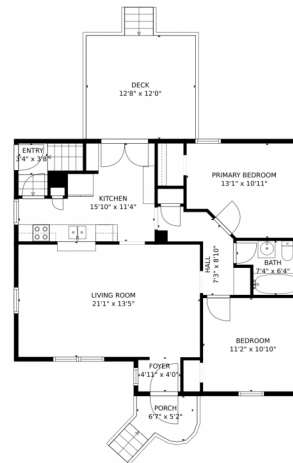

1405 15th Avenue, Greeley, CO 80631 — Main Level

TOTAL: 1125 sq. ft
Below Ground: 243 sq. ft, FLOOR 2: 882 sq. ft
EXCLUDED AREAS: ROOM: 462 sq. ft, ELECTRICAL ROOM: 71 sq. ft, HALL: 125 sq. ft,
BATH: 13 sq. ft, BATH: 137 sq. ft, PORCH: 44 sq. ft,
DECK: 163 sq. ft, CARPORT: 308 sq. ft

Disclaimer: Sizes and Dimensions are Approximate, Actual May Vary.

Taylor Haas
303-665-7368
taylorh@coloradorm.com
<https://www.coloradorm.com/available-rental-properties-denver>

Scan code
for more
property
details