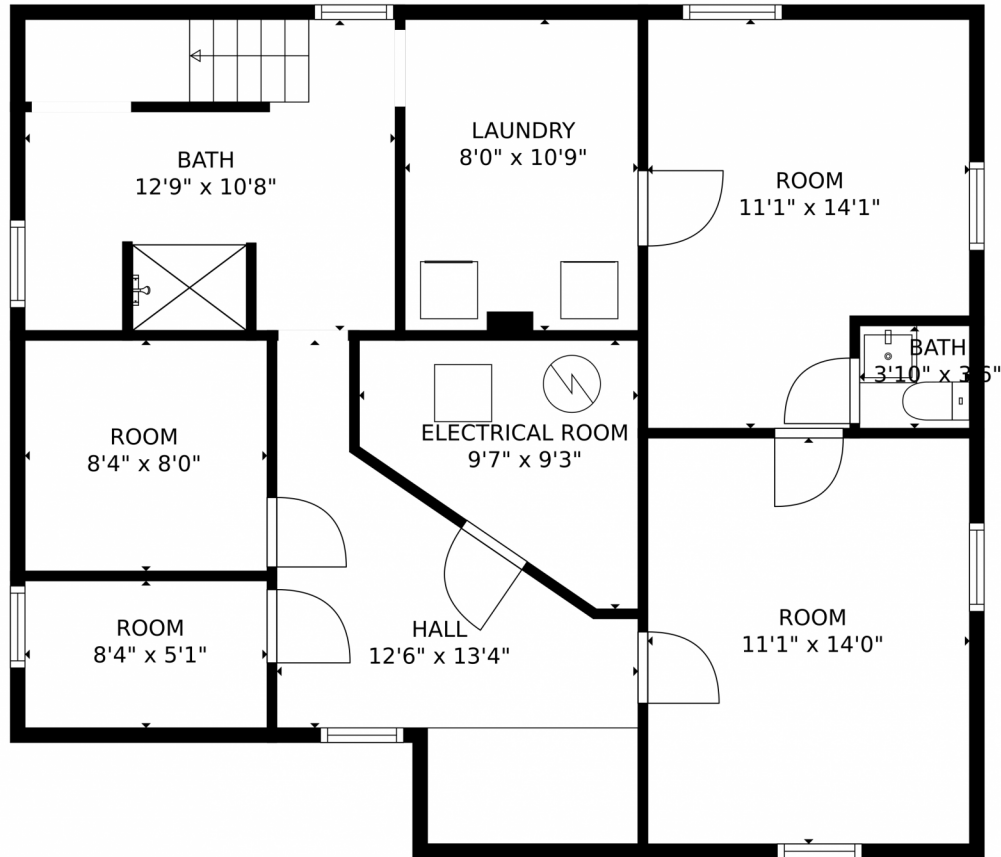

1405 15th Avenue, Greeley, CO 80631 – Lower Level

TOTAL: 1125 sq. ft
Below Ground: 243 sq. ft, FLOOR 2: 882 sq. ft
EXCLUDED AREAS: ROOM: 462 sq. ft, ELECTRICAL ROOM: 71 sq. ft, HALL: 125 sq. ft,
BATH: 13 sq. ft, BATH: 137 sq. ft, PORCH: 44 sq. ft,
DECK: 163 sq. ft, CARPORT: 308 sq. ft

Disclaimer: Sizes and Dimensions are Approximate, Actual May Vary.

Taylor Haas

303-665-7368

taylorh@coloradorpm.com

<https://www.coloradorpm.com/available-rental-properties-denver>

Scan code
for more
property
details