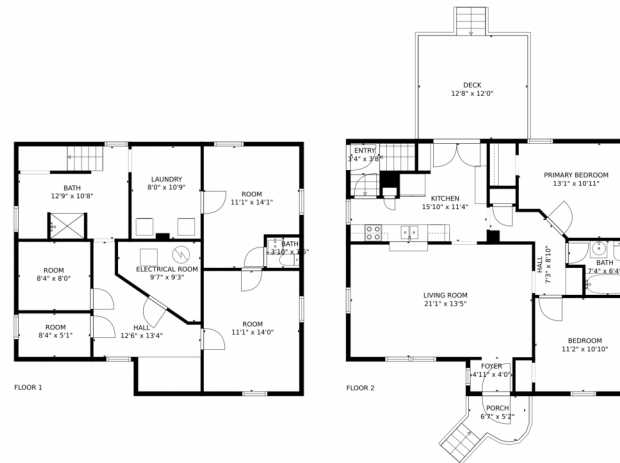

1405 15th Avenue, Greeley, CO 80631 – All Levels

TOTAL: 1125 sq. ft
Below Ground: 243 sq. ft, FLOOR 2: 882 sq. ft
EXCLUDED AREAS: ROOM: 462 sq. ft, ELECTRICAL ROOM: 71 sq. ft, HALL: 125 sq. ft,
BATH: 13 sq. ft, BATH: 137 sq. ft, PORCH: 44 sq. ft,
DECK: 163 sq. ft, CARPORT: 308 sq. ft

Disclaimer: Sizes and Dimensions are Approximate, Actual May Vary.

Taylor Haas

303-665-7368

taylorh@coloradorpm.com

<https://www.coloradorpm.com/available-rental-properties-denver>

Scan code
for more
property
details