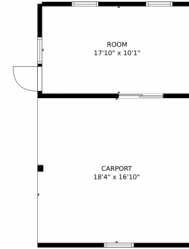

1405 15th Avenue, Greeley, CO 80631 — Main Level

TOTAL: 1125 sq. ft
Below Ground: 243 sq. ft, FLOOR 2: 882 sq. ft
EXCLUDED AREAS: ROOM: 462 sq. ft, ELECTRICAL ROOM: 71 sq. ft, HALL: 125 sq. ft,
BATH: 13 sq. ft, BATH: 137 sq. ft, PORCH: 44 sq. ft,
DECK: 163 sq. ft, CARPORT: 308 sq. ft

Disclaimer: Sizes and Dimensions are Approximate, Actual May Vary.