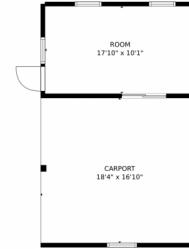

1405 15th Avenue, Greeley, CO 80631 – All Levels