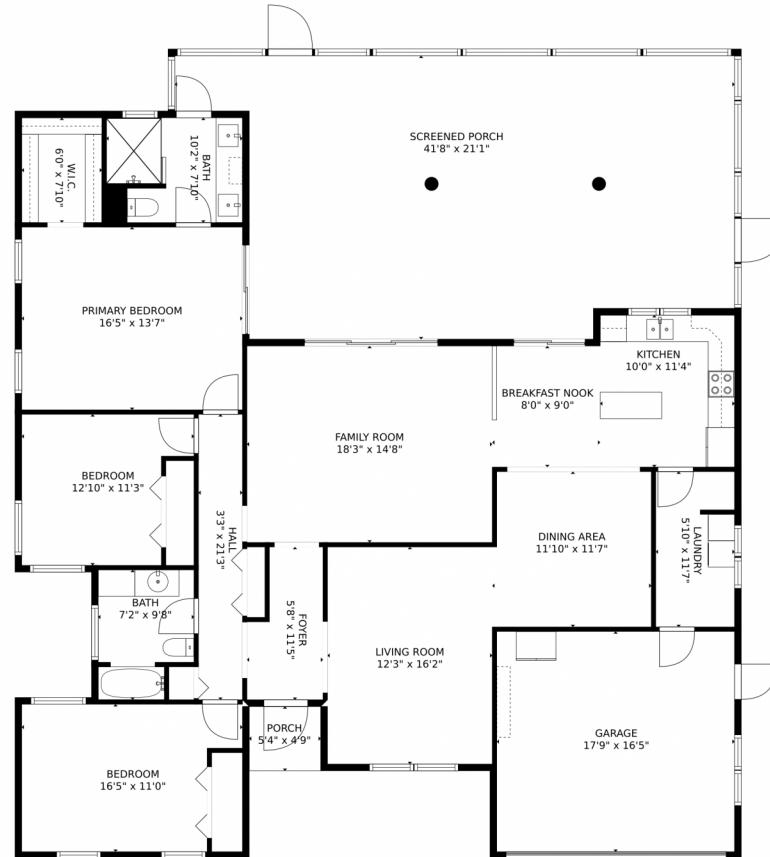

1334 Southwest 26th Avenue  
Deerfield Beach, FL 33442

Single Family

2382 SQFT

**Rachael Barach**  
954-815-1418  
rachael@rachaelbarach.com  
<https://www.therachaelbarachgroup.com/>

Scan code  
for more  
property  
details

# 1334 Southwest 26th Avenue, Deerfield Beach, FL 33442 – Main Level

**TOTAL: 1789 sq. ft**  
FLOOR 1: 1789 sq. ft  
EXCLUDED AREAS: GARAGE: 291 sq. ft, SCREENED PORCH: 762 sq. ft, PORCH: 26 sq. ft  
MEASUREMENTS CALCULATED BY V1Photos.com ARE DEEMED HIGHLY RELIABLE BUT NOT GUARANTEED.