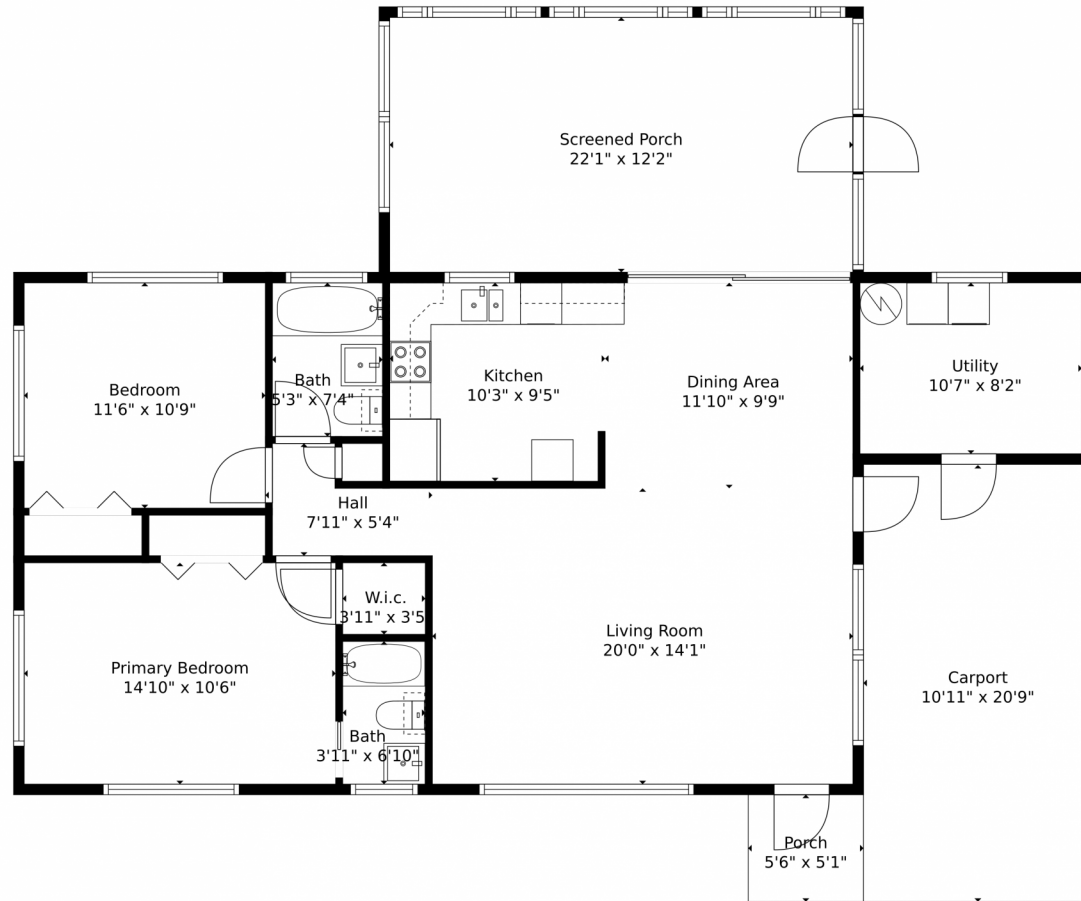

1311 South Cypress Road  
Pompano Beach, FL 33060

Single Family

1429 SQFT

**Rachael Barach**  
954-815-1418  
rachael@rachaelbarach.com  
<https://www.therachaelbarachgroup.com/>

Scan code  
for more  
property  
details

1311 South Cypress Road, Pompano Beach, FL 33060 – All Levels

Measurements Calculated By V1photos.com Are Deemed Highly Reliable But Not Guaranteed

Disclaimer: Sizes and Dimensions are Approximate, Actual May Vary.