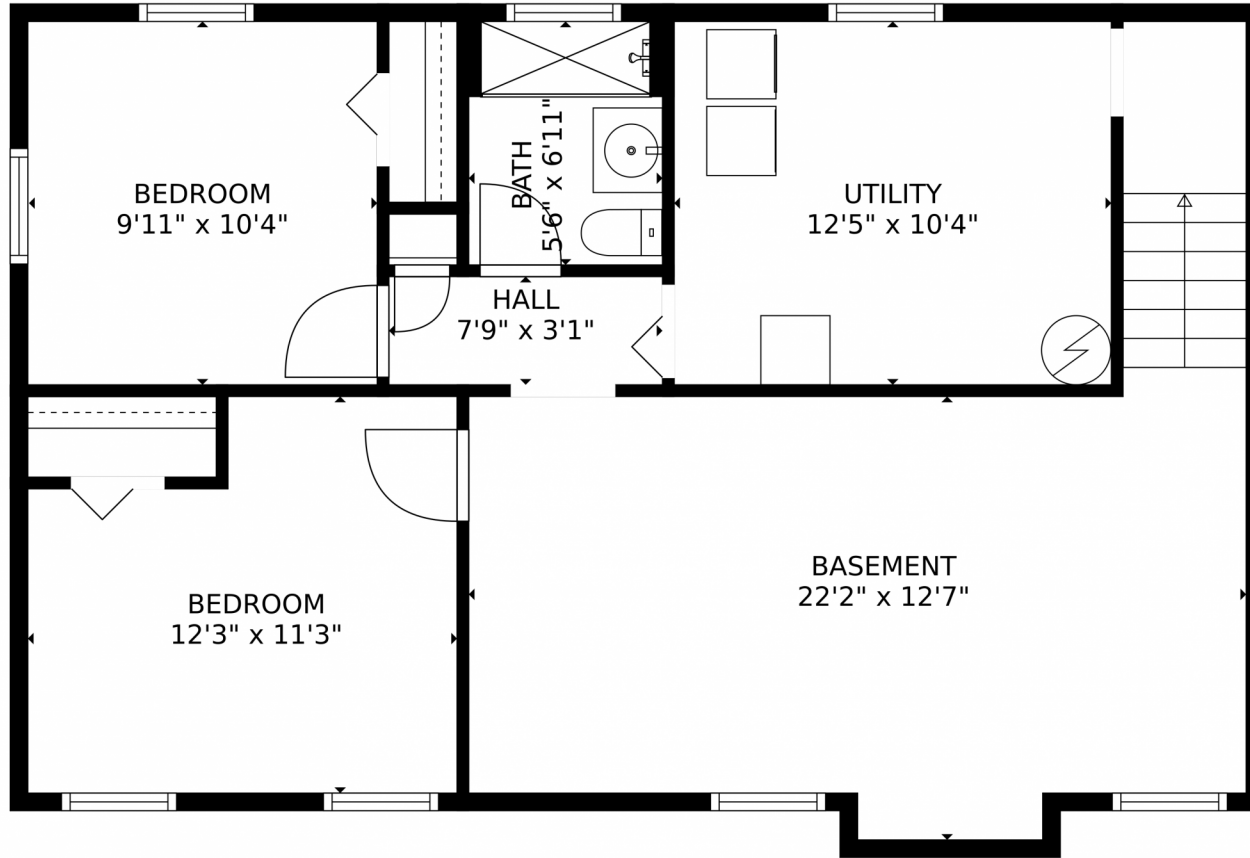

3522 W Berry Drive Littleton CO 80123
Littleton, CO 80123

Single Family

1600 SQFT

Amber Wermerskirchen
720-560-9772
amber@thewrealestategroup.com

Scan code
for more
property
details

3522 W Berry Drive Littleton CO 80123, Littleton, CO 80123 – Lower Level

TOTAL: 1582 sq. ft
Below Ground: 769 sq. ft, FLOOR 2: 813 sq. ft
EXCLUDED AREAS: PATIO: 520 sq. ft, PORCH: 112 sq. ft, GARAGE: 753 sq. ft,
FIREPLACE: 4 sq. ft
MEASUREMENTS CALCULATED BY V1Photos.com ARE DEEMED HIGHLY RELIABLE BUT NOT GUARANTEED.

Disclaimer: Sizes and Dimensions are Approximate, Actual May Vary.

Amber Wermerskirchen
720-560-9772
amber@thwrealestategroup.com

3522 W Berry Drive Littleton CO 80123, Littleton, CO 80123 – Main Level

TOTAL: 1582 sq. ft
Below Ground: 769 sq. ft, FLOOR 2: 813 sq. ft
EXCLUDED AREAS: PATIO: 520 sq. ft, PORCH: 112 sq. ft, GARAGE: 753 sq. ft,
FIREPLACE: 4 sq. ft

Scan code
for more
property
details

3522 W Berry Drive Littleton CO 80123, Littleton, CO 80123 – All Levels

TOTAL: 1582 sq. ft
Below Ground: 769 sq. ft, FLOOR 2: 813 sq. ft
EXCLUDED AREAS: PATIO: 520 sq. ft, PORCH: 112 sq. ft, GARAGE: 753 sq. ft,
FIREPLACE: 4 sq. ft