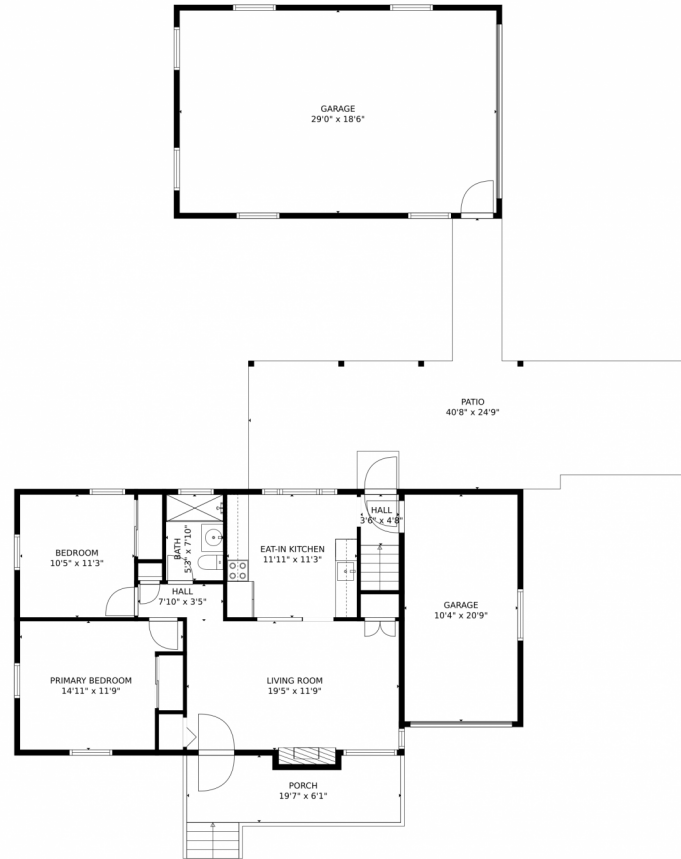

3522 W Berry Drive Littleton CO 80123, Littleton, CO 80123 – Main Level

TOTAL: 1582 sq. ft
Below Ground: 769 sq. ft, FLOOR 2: 813 sq. ft
EXCLUDED AREAS: PATIO: 520 sq. ft, PORCH: 112 sq. ft, GARAGE: 753 sq. ft,
FIREPLACE: 4 sq. ft

Disclaimer: Sizes and Dimensions are Approximate, Actual May Vary.

Amber Wermerskirchen
720-560-9772
amber@thewrealestategroup.com