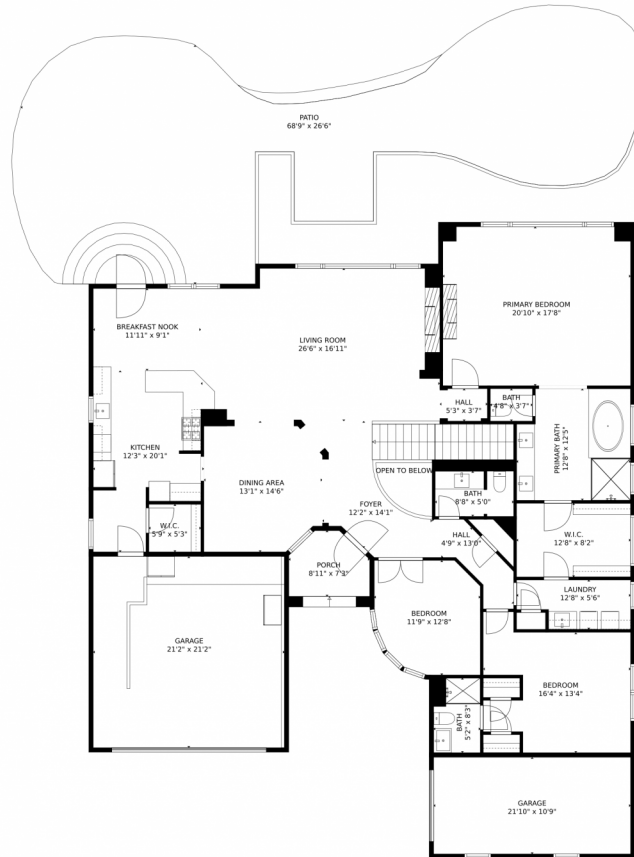

7178 Galaxy Court  
 Castle Rock, CO 80108  
 COMMUNITY: Maher Ranch

MLS # 6261681  
 PRICE \$950,000

Single Family

4014 SQFT

3 Beds

3/1 Baths

3 Car

0.3 Acre

# 7178 Galaxy Court, Castle Rock, CO 80108 – Main Level

**TOTAL: 3531 sq. ft**  
Below Ground: 1084 sq. ft, FLOOR 2: 2447 sq. ft  
EXCLUDED AREAS: STORAGE: 175 sq. ft, WINE CELLAR: 44 sq. ft, PATIO: 1246 sq. ft,  
PORCH: 56 sq. ft, GARAGE: 683 sq. ft, OPEN TO BELOW: 29 sq. ft  
MEASUREMENTS CALCULATED BY V1Photos.com ARE DEEMED HIGHLY RELIABLE BUT NOT GUARANTEED.

Disclaimer: Sizes and Dimensions are Approximate, Actual May Vary.

**Karine Welton**  
720-280-6933  
kw.sell.buy4u@gmail.com

7178 Galaxy Court, Castle Rock, CO 80108 – Lower Level

**TOTAL: 3531 sq. ft**  
Below Ground: 1084 sq. ft, FLOOR 2: 2447 sq. ft  
EXCLUDED AREAS: STORAGE: 175 sq. ft, WINE CELLAR: 44 sq. ft, PATIO: 1246 sq. ft,  
PORCH: 56 sq. ft, GARAGE: 683 sq. ft, OPEN TO BELOW: 29 sq. ft  
MEASUREMENTS CALCULATED BY V1Photos.com ARE DEEMED HIGHLY RELIABLE BUT NOT GUARANTEED.

# 7178 Galaxy Court, Castle Rock, CO 80108 – All Levels

**TOTAL: 3531 sq. ft**  
Below Ground: 1084 sq. ft, FLOOR 2: 2447 sq. ft  
EXCLUDED AREAS: STORAGE: 175 sq. ft, WINE CELLAR: 44 sq. ft, PATIO: 1246 sq. ft,  
PORCH: 56 sq. ft, GARAGE: 683 sq. ft, OPEN TO BELOW: 29 sq. ft