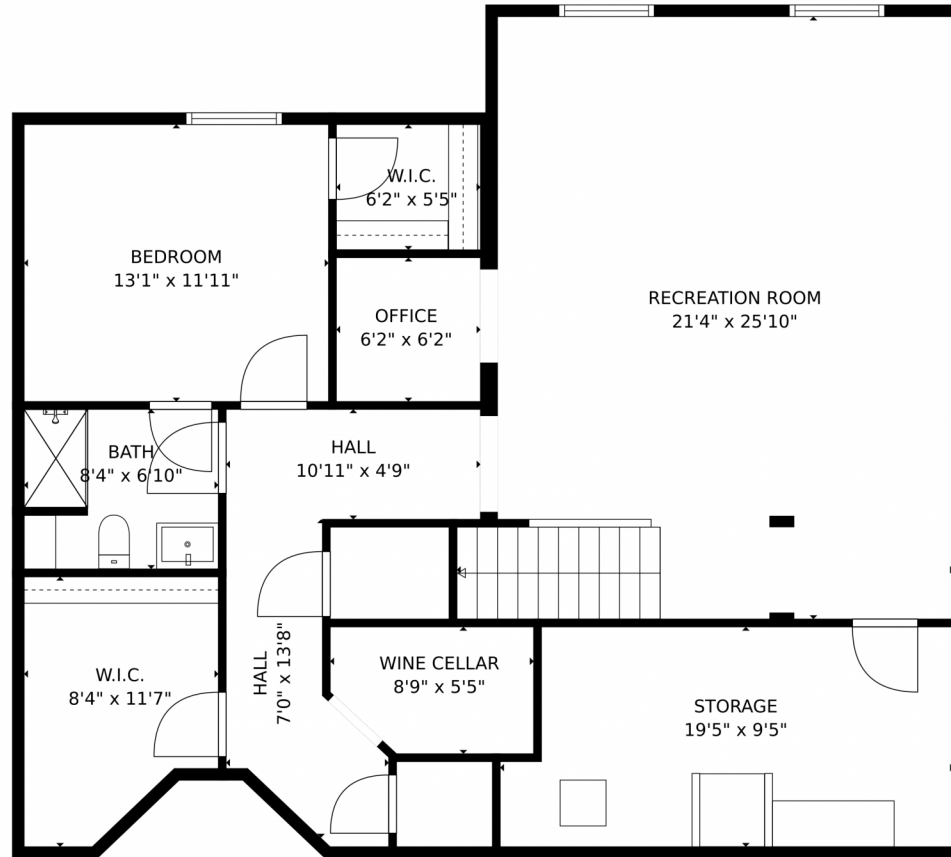

# 7178 Galaxy Court, Castle Rock, CO 80108 – Main Level

**TOTAL: 3531 sq. ft**  
Below Ground: 1084 sq. ft, FLOOR 2: 2447 sq. ft  
EXCLUDED AREAS: STORAGE: 175 sq. ft, WINE CELLAR: 44 sq. ft, PATIO: 1246 sq. ft,  
PORCH: 56 sq. ft, GARAGE: 683 sq. ft, OPEN TO BELOW: 29 sq. ft  
MEASUREMENTS CALCULATED BY V1Photos.com ARE DEEMED HIGHLY RELIABLE BUT NOT GUARANTEED.

Disclaimer: Sizes and Dimensions are Approximate, Actual May Vary.

**Karine Welton**  
720-280-6933  
kw.sell.buy4u@gmail.com

7178 Galaxy Court, Castle Rock, CO 80108 – Lower Level

**TOTAL: 3531 sq. ft**  
Below Ground: 1084 sq. ft, FLOOR 2: 2447 sq. ft  
EXCLUDED AREAS: STORAGE: 175 sq. ft, WINE CELLAR: 44 sq. ft, PATIO: 1246 sq. ft,  
PORCH: 56 sq. ft, GARAGE: 683 sq. ft, OPEN TO BELOW: 29 sq. ft  
MEASUREMENTS CALCULATED BY V1Photos.com ARE DEEMED HIGHLY RELIABLE BUT NOT GUARANTEED.

# 7178 Galaxy Court, Castle Rock, CO 80108 – All Levels

**TOTAL: 3531 sq. ft**  
Below Ground: 1084 sq. ft, FLOOR 2: 2447 sq. ft  
EXCLUDED AREAS: STORAGE: 175 sq. ft, WINE CELLAR: 44 sq. ft, PATIO: 1246 sq. ft,  
PORCH: 56 sq. ft, GARAGE: 683 sq. ft, OPEN TO BELOW: 29 sq. ft