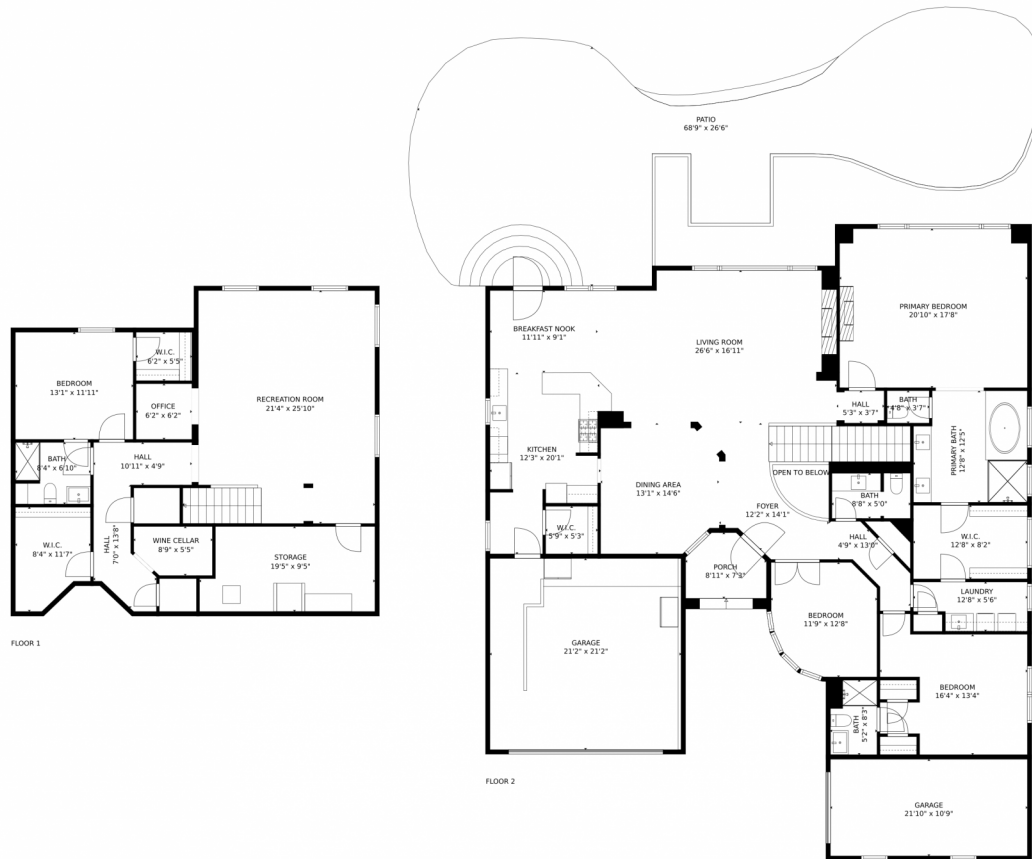

# 7178 Galaxy Court, Castle Rock, CO 80108 – Main Level

**TOTAL: 3531 sq. ft**  
Below Ground: 1084 sq. ft, FLOOR 2: 2447 sq. ft  
EXCLUDED AREAS: STORAGE: 175 sq. ft, WINE CELLAR: 44 sq. ft, PATIO: 1246 sq. ft,  
PORCH: 56 sq. ft, GARAGE: 683 sq. ft, OPEN TO BELOW: 29 sq. ft  
MEASUREMENTS CALCULATED BY V1Photos.com ARE DEEMED HIGHLY RELIABLE BUT NOT GUARANTEED.

Disclaimer: Sizes and Dimensions are Approximate, Actual May Vary.

**Karine Welton**  
720-280-6933  
kw.sell.buy4u@gmail.com

7178 Galaxy Court, Castle Rock, CO 80108 – Lower Level

**TOTAL: 3531 sq. ft**  
Below Ground: 1084 sq. ft, FLOOR 2: 2447 sq. ft  
EXCLUDED AREAS: STORAGE: 175 sq. ft, WINE CELLAR: 44 sq. ft, PATIO: 1246 sq. ft,  
PORCH: 56 sq. ft, GARAGE: 683 sq. ft, OPEN TO BELOW: 29 sq. ft  
MEASUREMENTS CALCULATED BY V1Photos.com ARE DEEMED HIGHLY RELIABLE BUT NOT GUARANTEED.

Disclaimer: Sizes and Dimensions are Approximate, Actual May Vary.

**Karine Welton**  
720-280-6933  
kw.sell.buy4u@gmail.com

# 7178 Galaxy Court, Castle Rock, CO 80108 – All Levels

**TOTAL: 3531 sq. ft**  
Below Ground: 1084 sq. ft, FLOOR 2: 2447 sq. ft  
EXCLUDED AREAS: STORAGE: 175 sq. ft, WINE CELLAR: 44 sq. ft, PATIO: 1246 sq. ft,  
PORCH: 56 sq. ft, GARAGE: 683 sq. ft, OPEN TO BELOW: 29 sq. ft