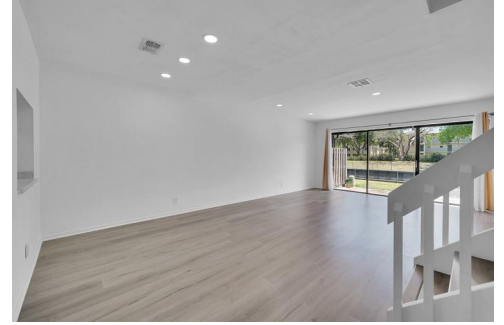

4823 Northwest 82nd Avenue  
Lauderhill, FL 33351  
COMMUNITY: Springdale Lake

 Single Family

 1224 SQFT

 2 Beds

 2/1 Baths

**Nicole Pierre**  
954-663-0185  
soldbynicolep@gmail.com