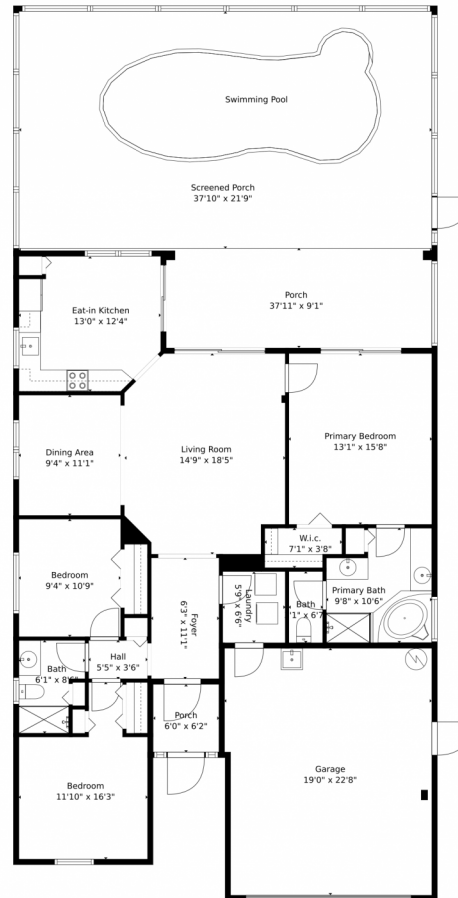

515 Southwest Indian Key Drive
 Port St. Lucie, FL 34986
 COMMUNITY: Lake Forest

Single Family

1513 SQFT

3 Beds

2 Baths

0.14 Acre

Jason M Coley
 772-201-5229
 jason@teamcoley.com
<https://teamcoley.asrefl.com/>

Scan code
 for more
 property
 details

515 Southwest Indian Key Drive, Port St. Lucie, FL 34986 — floorplan

Measurements Calculated By V1photos.com Are Deemed Highly Reliable But Not Guaranteed

Disclaimer: Sizes and Dimensions are Approximate, Actual May Vary.