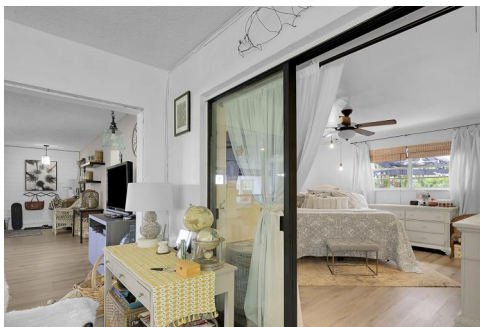

3804 East Shore Road  
Miramar, FL 33023

 Single Family

 1742 SQFT

 2 Beds

 2 Baths

 1 Car

 0.16 Acre

**Ana Garcia**  
305-794-6883  
anahomes@comcast.net