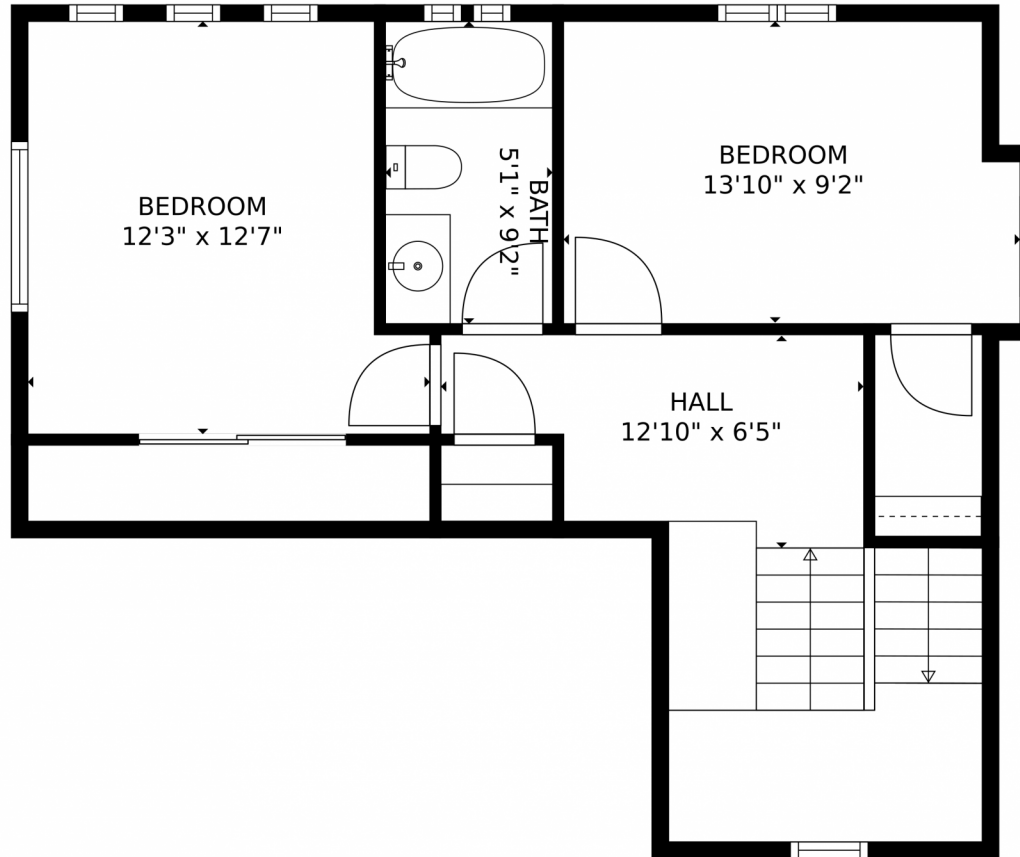

TOTAL: 1852 sq. ft
Below Ground: 506 sq. ft, FLOOR 2: 807 sq. ft, FLOOR 3: 539 sq. ft
EXCLUDED AREAS: GARAGE: 349 sq. ft, PORCH: 107 sq. ft, BALCONY: 180 sq. ft
MEASUREMENTS CALCULATED BY V1Photos.com ARE DEEMED HIGHLY RELIABLE BUT NOT GUARANTEED.