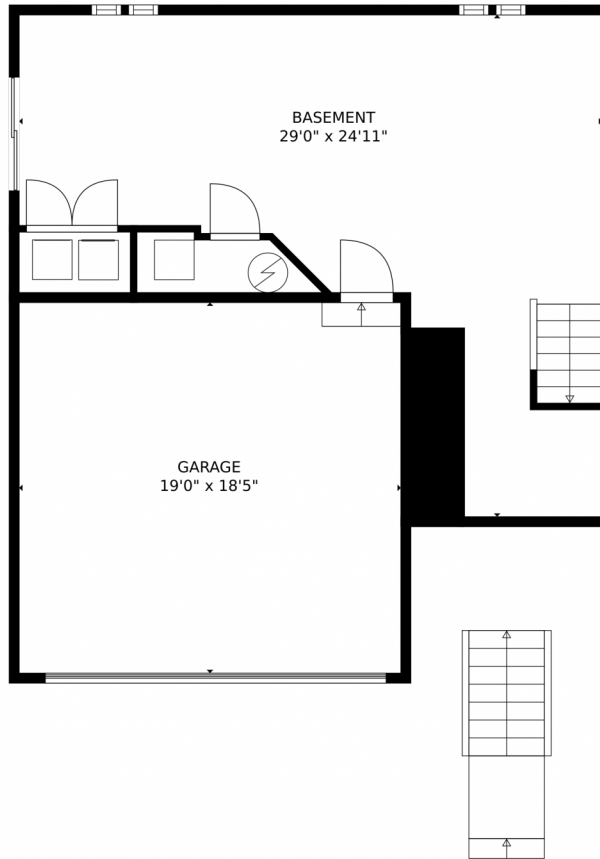

TOTAL: 1852 sq. ft
Below Ground: 506 sq. ft, FLOOR 2: 807 sq. ft, FLOOR 3: 539 sq. ft
EXCLUDED AREAS: GARAGE: 349 sq. ft, PORCH: 107 sq. ft, BALCONY: 180 sq. ft
MEASUREMENTS CALCULATED BY V1Photos.com ARE DEEMED HIGHLY RELIABLE BUT NOT GUARANTEED.