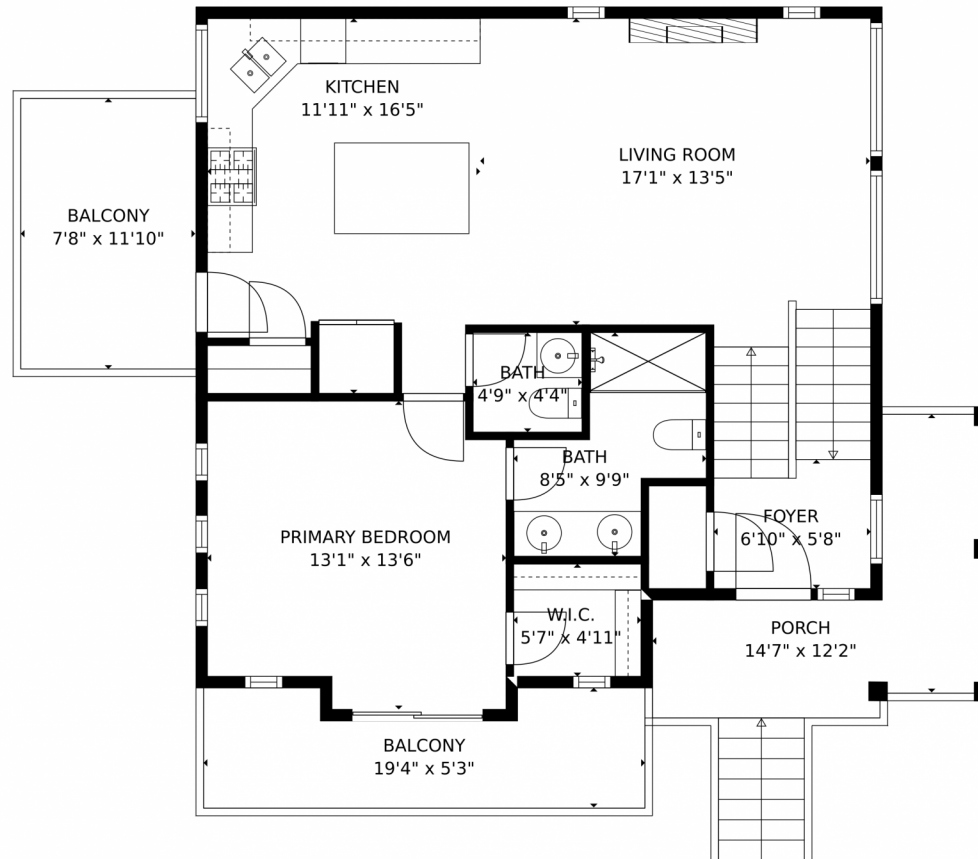

TOTAL: 1852 sq. ft
Below Ground: 506 sq. ft, FLOOR 2: 807 sq. ft, FLOOR 3: 539 sq. ft
EXCLUDED AREAS: GARAGE: 349 sq. ft, PORCH: 107 sq. ft, BALCONY: 180 sq. ft
MEASUREMENTS CALCULATED BY V1Photos.com ARE DEEMED HIGHLY RELIABLE BUT NOT GUARANTEED.