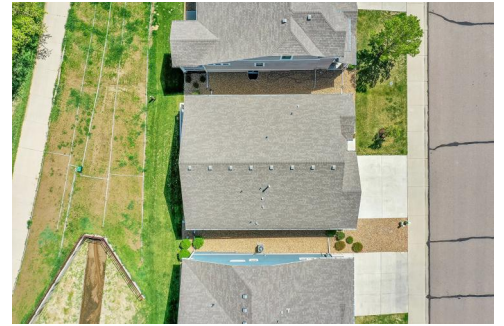

8109 River Run Drive  
 Greeley, CO 80634  
 COMMUNITY: River Run at Poudre River Ranch

 Single Family
  2872 SQFT
  3 Beds
  3 Baths
  2 Car
  0.05 Acre

**Shelley Ball-Paddock**  
 970-381-4818  
 shellyb@searsrealestate.com

# 8109 River Run Drive, Greeley, CO 80634 – Main Level

**TOTAL: 2448 sq. ft**  
Below Ground: 1114 sq. ft, FLOOR 2: 1334 sq. ft  
EXCLUDED AREAS: BASEMENT: 174 sq. ft, ELECTRICAL ROOM: 40 sq. ft, DECK: 244 sq. ft,  
PORCH: 30 sq. ft, GARAGE: 434 sq. ft, EMBEDDED WINDOW: 8 sq. ft  
MEASUREMENTS CALCULATED BY V1Photos.com ARE DEEMED HIGHLY RELIABLE BUT NOT GUARANTEED.

Disclaimer: Sizes and Dimensions are Approximate, Actual May Vary.

**Shelley Ball-Paddock**  
970-381-4818  
shelleyb@searsrealestate.com

8109 River Run Drive, Greeley, CO 80634 – Lower Level

**TOTAL: 2448 sq. ft**  
Below Ground: 1114 sq. ft, FLOOR 2: 1334 sq. ft  
EXCLUDED AREAS: BASEMENT: 174 sq. ft, ELECTRICAL ROOM: 40 sq. ft, DECK: 244 sq. ft,  
PORCH: 30 sq. ft, GARAGE: 434 sq. ft, EMBEDDED WINDOW: 8 sq. ft  
MEASUREMENTS CALCULATED BY V1Photos.com ARE DEEMED HIGHLY RELIABLE BUT NOT GUARANTEED.

# 8109 River Run Drive, Greeley, CO 80634 – All Levels

**TOTAL: 2448 sq. ft**  
Below Ground: 1114 sq. ft, FLOOR 2: 1334 sq. ft  
EXCLUDED AREAS: BASEMENT: 174 sq. ft, ELECTRICAL ROOM: 40 sq. ft, DECK: 244 sq. ft,  
PORCH: 30 sq. ft, GARAGE: 434 sq. ft, EMBEDDED WINDOW: 8 sq. ft  
MEASUREMENTS CALCULATED BY V1Photos.com ARE DEEMED HIGHLY RELIABLE BUT NOT GUARANTEED.