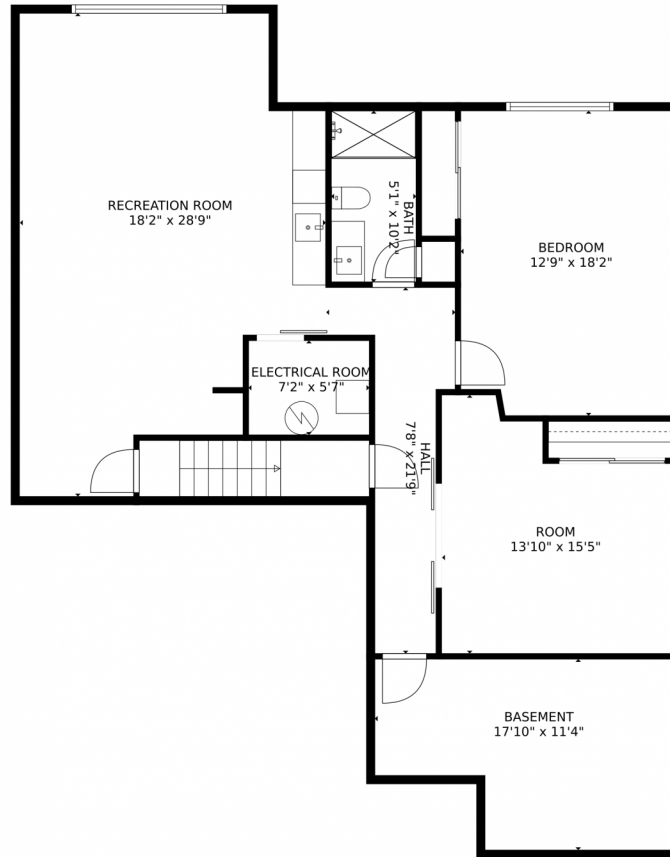

8109 River Run Drive  
 Greeley, CO 80634  
 COMMUNITY: River Run at Poudre River Ranch

 Single Family
  2872 SQFT
  3 Beds
  3 Baths
  2 Car
  0.05 Acre

**Shelley Ball-Paddock**  
 970-381-4818  
 shellyb@searsrealestate.com

# 8109 River Run Drive, Greeley, CO 80634 – Main Level

**TOTAL: 2448 sq. ft**  
Below Ground: 1114 sq. ft, FLOOR 2: 1334 sq. ft  
EXCLUDED AREAS: BASEMENT: 174 sq. ft, ELECTRICAL ROOM: 40 sq. ft, DECK: 244 sq. ft,  
PORCH: 30 sq. ft, GARAGE: 434 sq. ft, EMBEDDED WINDOW: 8 sq. ft  
MEASUREMENTS CALCULATED BY V1Photos.com ARE DEEMED HIGHLY RELIABLE BUT NOT GUARANTEED.

Disclaimer: Sizes and Dimensions are Approximate, Actual May Vary.

**Shelley Ball-Paddock**  
970-381-4818  
shelleyb@searsrealestate.com

8109 River Run Drive, Greeley, CO 80634 – Lower Level

**TOTAL: 2448 sq. ft**  
Below Ground: 1114 sq. ft, FLOOR 2: 1334 sq. ft  
EXCLUDED AREAS: BASEMENT: 174 sq. ft, ELECTRICAL ROOM: 40 sq. ft, DECK: 244 sq. ft,  
PORCH: 30 sq. ft, GARAGE: 434 sq. ft, EMBEDDED WINDOW: 8 sq. ft  
MEASUREMENTS CALCULATED BY V1Photos.com ARE DEEMED HIGHLY RELIABLE BUT NOT GUARANTEED.

# 8109 River Run Drive, Greeley, CO 80634 – All Levels

**TOTAL: 2448 sq. ft**  
Below Ground: 1114 sq. ft, FLOOR 2: 1334 sq. ft  
EXCLUDED AREAS: BASEMENT: 174 sq. ft, ELECTRICAL ROOM: 40 sq. ft, DECK: 244 sq. ft,  
PORCH: 30 sq. ft, GARAGE: 434 sq. ft, EMBEDDED WINDOW: 8 sq. ft  
MEASUREMENTS CALCULATED BY V1Photos.com ARE DEEMED HIGHLY RELIABLE BUT NOT GUARANTEED.