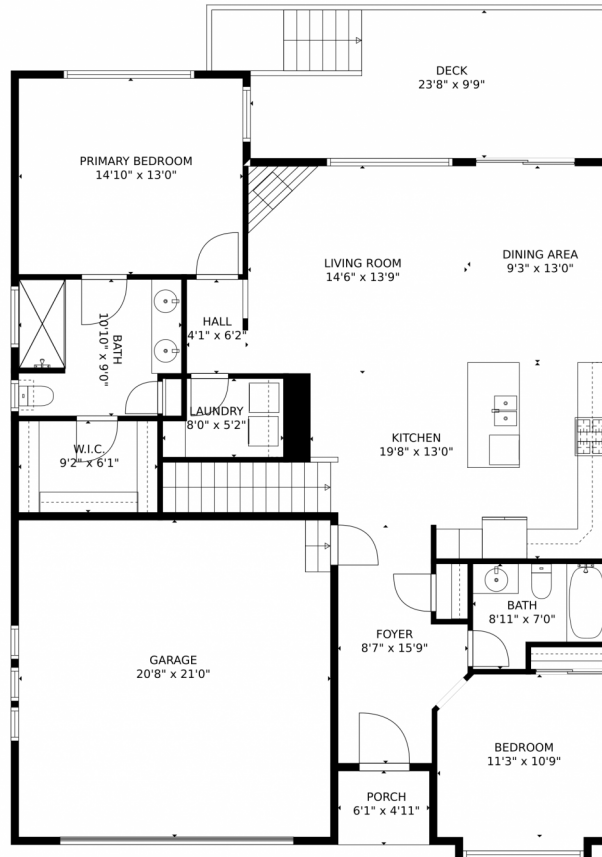

8109 River Run Drive  
 Greeley, CO 80634  
 COMMUNITY: River Run at Poudre River Ranch

 Single Family
  2872 SQFT
  3 Beds
  3 Baths
  2 Car
  0.05 Acre

**Shelley Ball-Paddock**  
 970-381-4818  
 shellyb@searsrealestate.com

# 8109 River Run Drive, Greeley, CO 80634 – Main Level

**TOTAL: 2448 sq. ft**  
Below Ground: 1114 sq. ft, FLOOR 2: 1334 sq. ft  
EXCLUDED AREAS: BASEMENT: 174 sq. ft, ELECTRICAL ROOM: 40 sq. ft, DECK: 244 sq. ft,  
PORCH: 30 sq. ft, GARAGE: 434 sq. ft, EMBEDDED WINDOW: 8 sq. ft  
MEASUREMENTS CALCULATED BY V1Photos.com ARE DEEMED HIGHLY RELIABLE BUT NOT GUARANTEED.

Disclaimer: Sizes and Dimensions are Approximate, Actual May Vary.

**Shelley Ball-Paddock**  
970-381-4818  
shelleyb@searsrealestate.com

8109 River Run Drive, Greeley, CO 80634 – Lower Level

**TOTAL: 2448 sq. ft**  
Below Ground: 1114 sq. ft, FLOOR 2: 1334 sq. ft  
EXCLUDED AREAS: BASEMENT: 174 sq. ft, ELECTRICAL ROOM: 40 sq. ft, DECK: 244 sq. ft,  
PORCH: 30 sq. ft, GARAGE: 434 sq. ft, EMBEDDED WINDOW: 8 sq. ft  
MEASUREMENTS CALCULATED BY V1Photos.com ARE DEEMED HIGHLY RELIABLE BUT NOT GUARANTEED.

# 8109 River Run Drive, Greeley, CO 80634 – All Levels

**TOTAL: 2448 sq. ft**  
Below Ground: 1114 sq. ft, FLOOR 2: 1334 sq. ft  
EXCLUDED AREAS: BASEMENT: 174 sq. ft, ELECTRICAL ROOM: 40 sq. ft, DECK: 244 sq. ft,  
PORCH: 30 sq. ft, GARAGE: 434 sq. ft, EMBEDDED WINDOW: 8 sq. ft  
MEASUREMENTS CALCULATED BY V1Photos.com ARE DEEMED HIGHLY RELIABLE BUT NOT GUARANTEED.