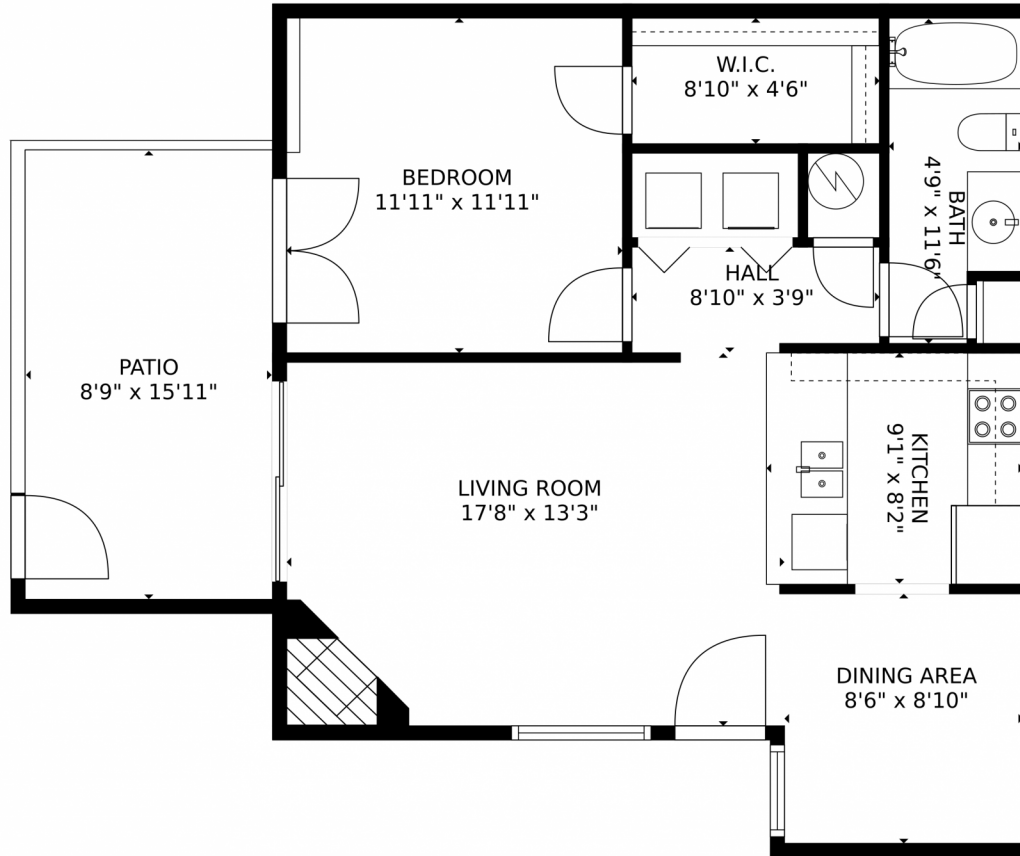

14652 East 2nd Avenue, Aurora, CO 80011 – Main Level

TOTAL: 694 sq. ft
FLOOR 1: 694 sq. ft
EXCLUDED AREAS: PATIO: 141 sq. ft

Disclaimer: Sizes and Dimensions are Approximate, Actual May Vary.

Taylor Haas

303-665-7368

taylorh@coloradorpm.com

<https://www.coloradorpm.com/available-rental-properties-denver>

Scan code
for more
property
details