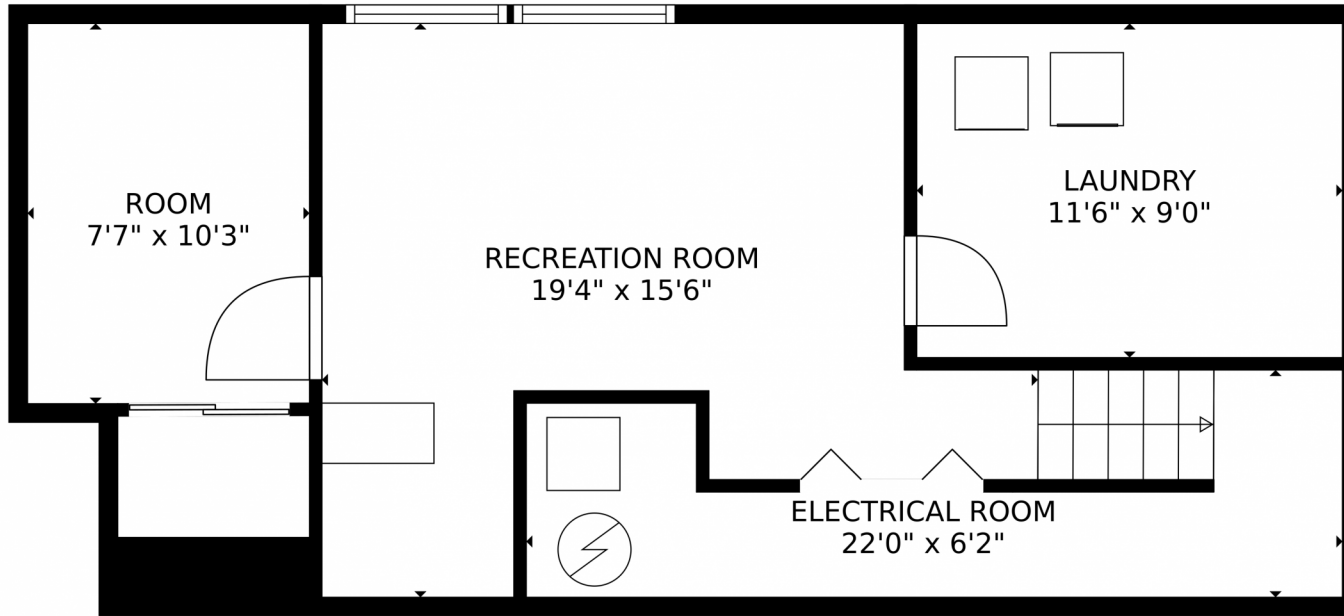

TOTAL: 1781 sq. ft
Below Ground: 329 sq. ft, FLOOR 2: 782 sq. ft, FLOOR 3: 670 sq. ft
EXCLUDED AREAS: LAUNDRY: 106 sq. ft, ELECTRICAL ROOM: 101 sq. ft, GARAGE: 380 sq. ft,
PATIO: 315 sq. ft, FIREPLACE: 5 sq. ft

Disclaimer: Sizes and Dimensions are Approximate, Actual May Vary.

Alice Wolters
303-489-0651
ali@remingo.com