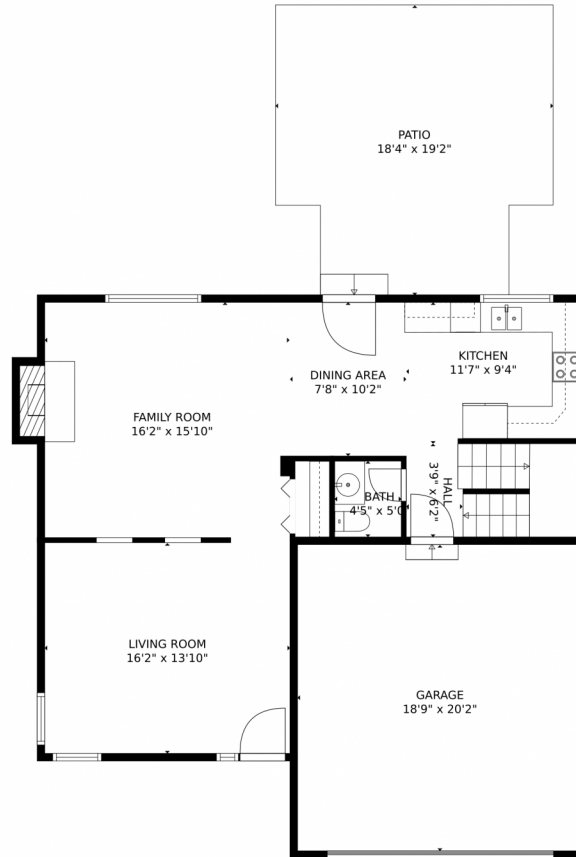

9916 Garland Drive, Westminster, CO 80021 – Main Level

TOTAL: 1781 sq. ft
Below Ground: 329 sq. ft, FLOOR 2: 782 sq. ft, FLOOR 3: 670 sq. ft
EXCLUDED AREAS: LAUNDRY: 106 sq. ft, ELECTRICAL ROOM: 101 sq. ft, GARAGE: 380 sq. ft,
PATIO: 315 sq. ft, FIREPLACE: 5 sq. ft

Disclaimer: Sizes and Dimensions are Approximate, Actual May Vary.

Alice Wolters
303-489-0651
ali@remingo.com