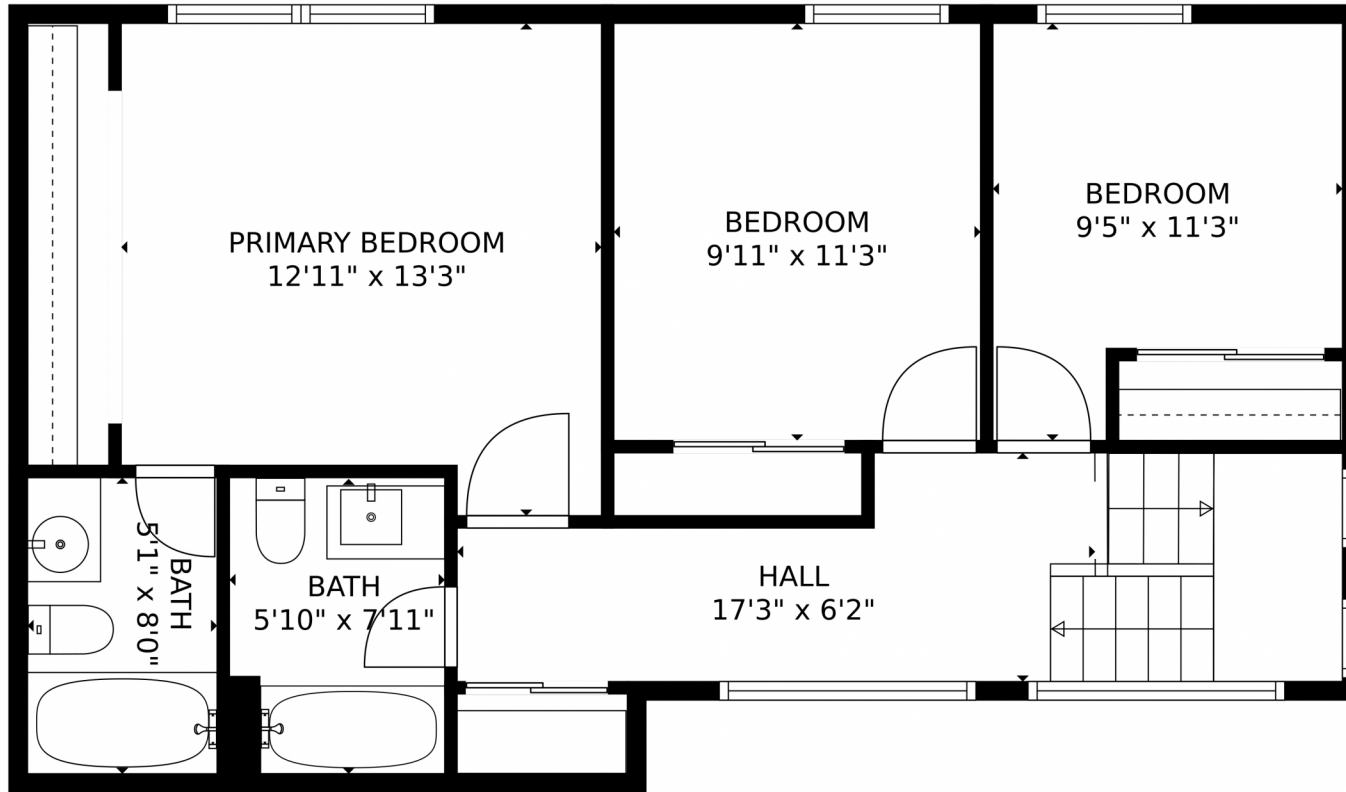

# 9916 Garland Drive, Westminster, CO 80021 – Main Level

**TOTAL: 1781 sq. ft**  
Below Ground: 329 sq. ft, FLOOR 2: 782 sq. ft, FLOOR 3: 670 sq. ft  
EXCLUDED AREAS: LAUNDRY: 106 sq. ft, ELECTRICAL ROOM: 101 sq. ft, GARAGE: 380 sq. ft,  
PATIO: 315 sq. ft, FIREPLACE: 5 sq. ft

MEASUREMENTS CALCULATED BY V1Photos.com ARE DEEMED HIGHLY RELIABLE BUT NOT GUARANTEED.

Disclaimer: Sizes and Dimensions are Approximate, Actual May Vary.

**Alice Wolters**  
303-489-0651  
ali@remingo.com

9916 Garland Drive, Westminster, CO 80021 – Second Level

**TOTAL: 1781 sq. ft**  
Below Ground: 329 sq. ft, FLOOR 2: 782 sq. ft, FLOOR 3: 670 sq. ft  
EXCLUDED AREAS: LAUNDRY: 106 sq. ft, ELECTRICAL ROOM: 101 sq. ft, GARAGE: 380 sq. ft,  
PATIO: 315 sq. ft, FIREPLACE: 5 sq. ft  
MEASUREMENTS CALCULATED BY V1Photos.com ARE DEEMED HIGHLY RELIABLE BUT NOT GUARANTEED.

Disclaimer: Sizes and Dimensions are Approximate, Actual May Vary.

Alice Wolters  
303-489-0651  
ali@remingo.com

**TOTAL: 1781 sq. ft**  
Below Ground: 329 sq. ft, FLOOR 2: 782 sq. ft, FLOOR 3: 670 sq. ft  
EXCLUDED AREAS: LAUNDRY: 106 sq. ft, ELECTRICAL ROOM: 101 sq. ft, GARAGE: 380 sq. ft,  
PATIO: 315 sq. ft, FIREPLACE: 5 sq. ft