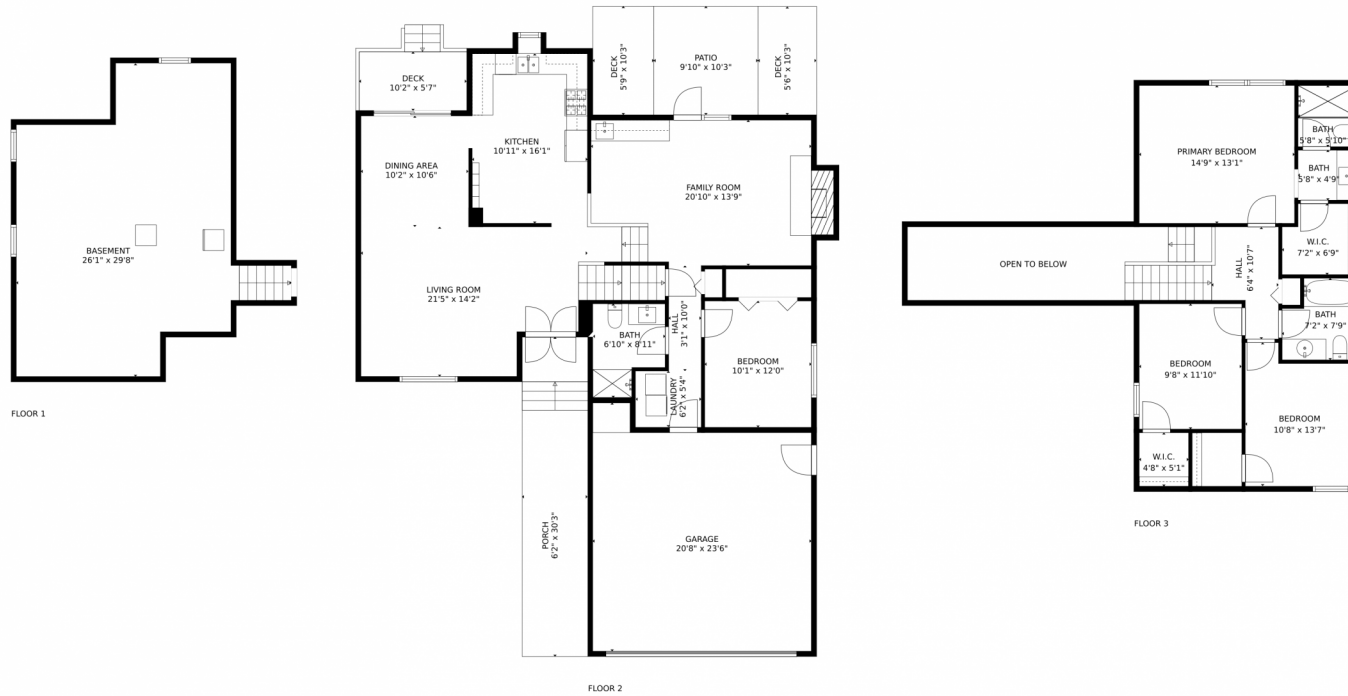

10182 East Fair Circle, Englewood, CO 80111 – All Levels

TOTAL: 1937 sq. ft
Below Ground: 0 sq. ft, FLOOR 2: 1169 sq. ft, FLOOR 3: 768 sq. ft
EXCLUDED AREAS: BASEMENT: 539 sq. ft, GARAGE: 438 sq. ft, PORCH: 188 sq. ft,
DECK: 173 sq. ft, PATIO: 101 sq. ft, EMBEDDED WINDOW: 5 sq. ft,
FIREPLACE: 10 sq. ft, OPEN TO BELOW: 170 sq. ft

Disclaimer: Sizes and Dimensions are Approximate, Actual May Vary.

Taylor Haas

303-665-7368

taylorh@coloradorpm.com

<https://www.coloradorpm.com/available-rental-properties-denver>

Scan code
for more
property
details