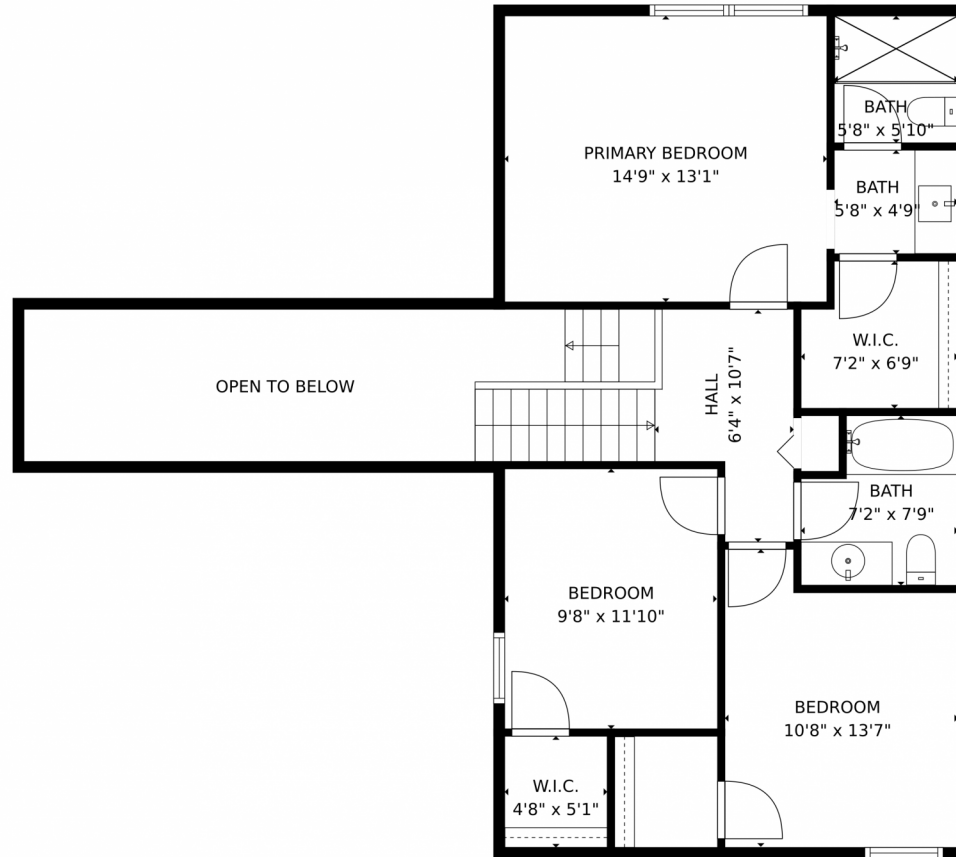

10182 East Fair Circle, Englewood, CO 80111 – Upper Level

TOTAL: 1937 sq. ft
Below Ground: 0 sq. ft, FLOOR 2: 1169 sq. ft, FLOOR 3: 768 sq. ft
EXCLUDED AREAS: BASEMENT: 539 sq. ft, GARAGE: 438 sq. ft, PORCH: 188 sq. ft,
DECK: 173 sq. ft, PATIO: 101 sq. ft, EMBEDDED WINDOW: 5 sq. ft,
FIREPLACE: 10 sq. ft, OPEN TO BELOW: 170 sq. ft

Disclaimer: Sizes and Dimensions are Approximate, Actual May Vary.

Taylor Haas
303-665-7368
taylorh@coloradorpm.com
<https://www.coloradorpm.com/available-rental-properties-denver>

Scan code
for more
property
details