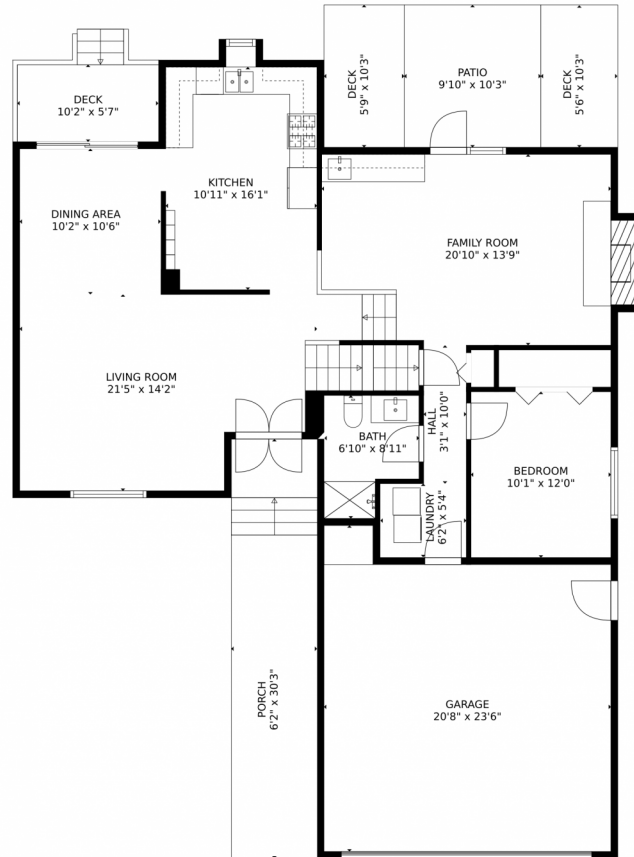

10182 East Fair Circle, Englewood, CO 80111 – Main Level

TOTAL: 1937 sq. ft
Below Ground: 0 sq. ft, FLOOR 2: 1169 sq. ft, FLOOR 3: 768 sq. ft
EXCLUDED AREAS: BASEMENT: 539 sq. ft, GARAGE: 438 sq. ft, PORCH: 188 sq. ft,
DECK: 173 sq. ft, PATIO: 101 sq. ft, EMBEDDED WINDOW: 5 sq. ft,
FIREPLACE: 10 sq. ft, OPEN TO BELOW: 170 sq. ft

Disclaimer: Sizes and Dimensions are Approximate, Actual May Vary.

Taylor Haas

303-665-7368

taylorh@coloradorpm.com

<https://www.coloradorpm.com/available-rental-properties-denver>

Scan code
for more
property
details