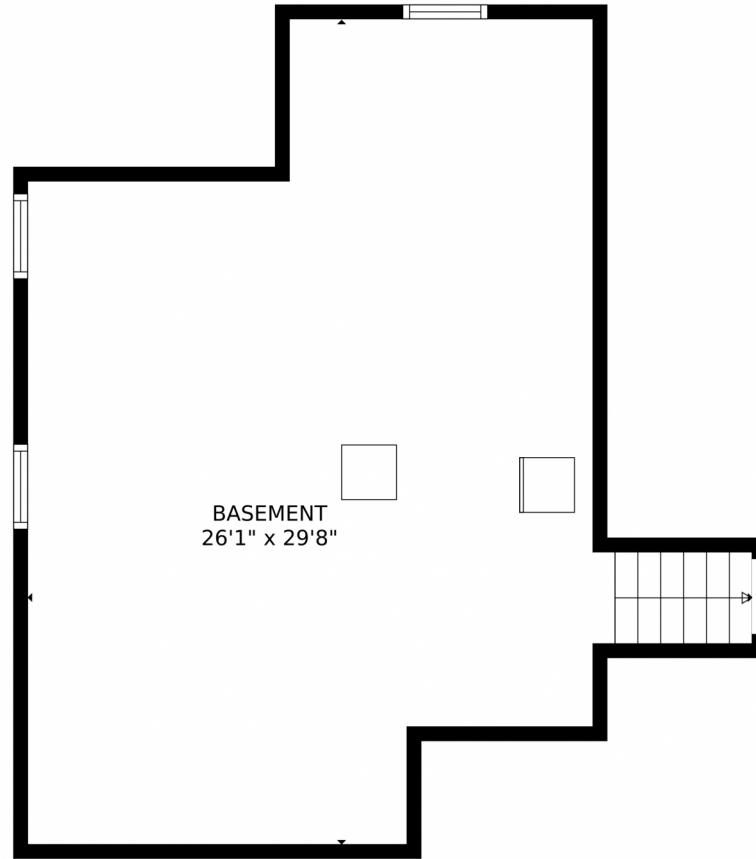

10182 East Fair Circle, Englewood, CO 80111 – Lower Level

TOTAL: 1937 sq. ft
Below Ground: 0 sq. ft, FLOOR 2: 1169 sq. ft, FLOOR 3: 768 sq. ft
EXCLUDED AREAS: BASEMENT: 539 sq. ft, GARAGE: 438 sq. ft, PORCH: 188 sq. ft,
DECK: 173 sq. ft, PATIO: 101 sq. ft, EMBEDDEDWINDOW: 5 sq. ft,
FIREPLACE: 10 sq. ft, OPEN TO BELOW: 170 sq. ft

Disclaimer: Sizes and Dimensions are Approximate, Actual May Vary.

Taylor Haas
303-665-7368
taylorh@coloradorpm.com
<https://www.coloradorpm.com/available-rental-properties-denver>