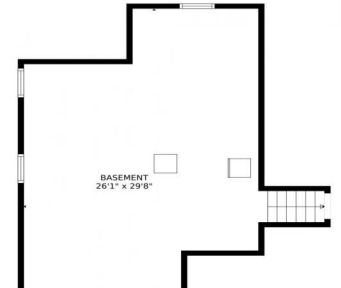

10182 East Fair Circle, Englewood, CO 80111 - Lower Level

 Single Family  2102 SQFT

Taylor Haas
303-665-7368
taylorh@coloradorpm.com
<https://www.coloradorpm.com/available-rental-properties-denver>

10182 East Fair Circle, Englewood, CO 80111 – Main Level

TOTAL: 1937 sq. ft
Below Ground: 0 sq. ft, FLOOR 2: 1169 sq. ft, FLOOR 3: 768 sq. ft
EXCLUDED AREAS: BASEMENT: 539 sq. ft, GARAGE: 438 sq. ft, PORCH: 188 sq. ft,
DECK: 173 sq. ft, PATIO: 101 sq. ft, EMBEDDED WINDOW: 5 sq. ft,
FIREPLACE: 10 sq. ft, OPEN TO BELOW: 170 sq. ft

Scan code
for more
property
details

10182 East Fair Circle, Englewood, CO 80111 – Upper Level

TOTAL: 1937 sq. ft
Below Ground: 0 sq. ft, FLOOR 2: 1169 sq. ft, FLOOR 3: 768 sq. ft
EXCLUDED AREAS: BASEMENT: 539 sq. ft, GARAGE: 438 sq. ft, PORCH: 188 sq. ft,
DECK: 173 sq. ft, PATIO: 101 sq. ft, EMBEDDED WINDOW: 5 sq. ft,
FIREPLACE: 10 sq. ft, OPEN TO BELOW: 170 sq. ft

Scan code
for more
property
details

10182 East Fair Circle, Englewood, CO 80111 – Lower Level

TOTAL: 1937 sq. ft
Below Ground: 0 sq. ft, FLOOR 2: 1169 sq. ft, FLOOR 3: 768 sq. ft
EXCLUDED AREAS: BASEMENT: 539 sq. ft, GARAGE: 438 sq. ft, PORCH: 188 sq. ft,
DECK: 173 sq. ft, PATIO: 101 sq. ft, EMBEDDEDWINDOW: 5 sq. ft,
FIREPLACE: 10 sq. ft, OPEN TO BELOW: 170 sq. ft