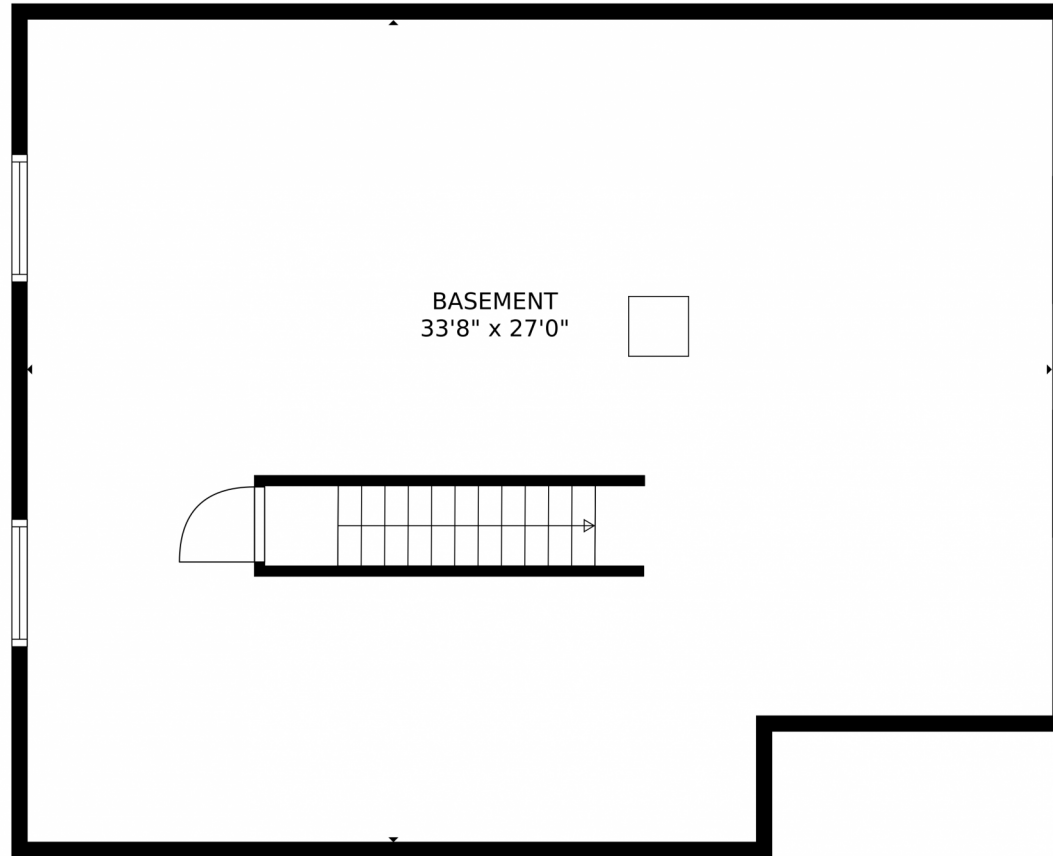

4512 Meyers Court
Castle Rock, CO 80104
COMMUNITY: Founders Village

4512 Meyers Court, Castle Rock, CO 80104 - Lower Level

Single Family

1397 SQFT

3 Beds

2 Baths

3 Car

0.18 Acre

Maura Mitchell
303-808-8580
realtywithmaura@gmail.com

Scan code
for more
property
details

TOTAL: 1291 sq. ft
Below Ground: 0 sq. ft, FLOOR 2: 1291 sq. ft
EXCLUDED AREAS: BASEMENT: 872 sq. ft, GARAGE: 574 sq. ft, PORCH: 130 sq. ft,
DECK: 162 sq. ft, PATIO: 297 sq. ft
MEASUREMENTS CALCULATED BY V1Photos.com ARE DEEMED HIGHLY RELIABLE BUT NOT GUARANTEED.

TOTAL: 1291 sq. ft
Below Ground: 0 sq. ft, FLOOR 2: 1291 sq. ft
EXCLUDED AREAS: BASEMENT: 872 sq. ft, GARAGE: 574 sq. ft, PORCH: 130 sq. ft,
DECK: 162 sq. ft, PATIO: 297 sq. ft

MEASUREMENTS CALCULATED BY V1Photos.com ARE DEEMED HIGHLY RELIABLE BUT NOT GUARANTEED.