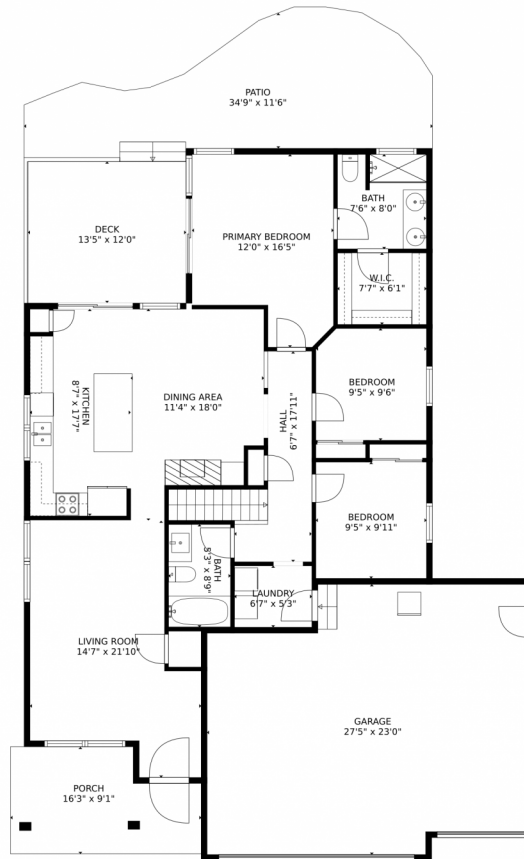

4512 Meyers Court, Castle Rock, CO 80104 – Main Level

TOTAL: 1291 sq. ft
Below Ground: 0 sq. ft, FLOOR 2: 1291 sq. ft
EXCLUDED AREAS: BASEMENT: 872 sq. ft, GARAGE: 574 sq. ft, PORCH: 130 sq. ft,
DECK: 162 sq. ft, PATIO: 297 sq. ft

Disclaimer: Sizes and Dimensions are Approximate, Actual May Vary.

Maura Mitchell
303-808-8580
realtywithmaura@gmail.com