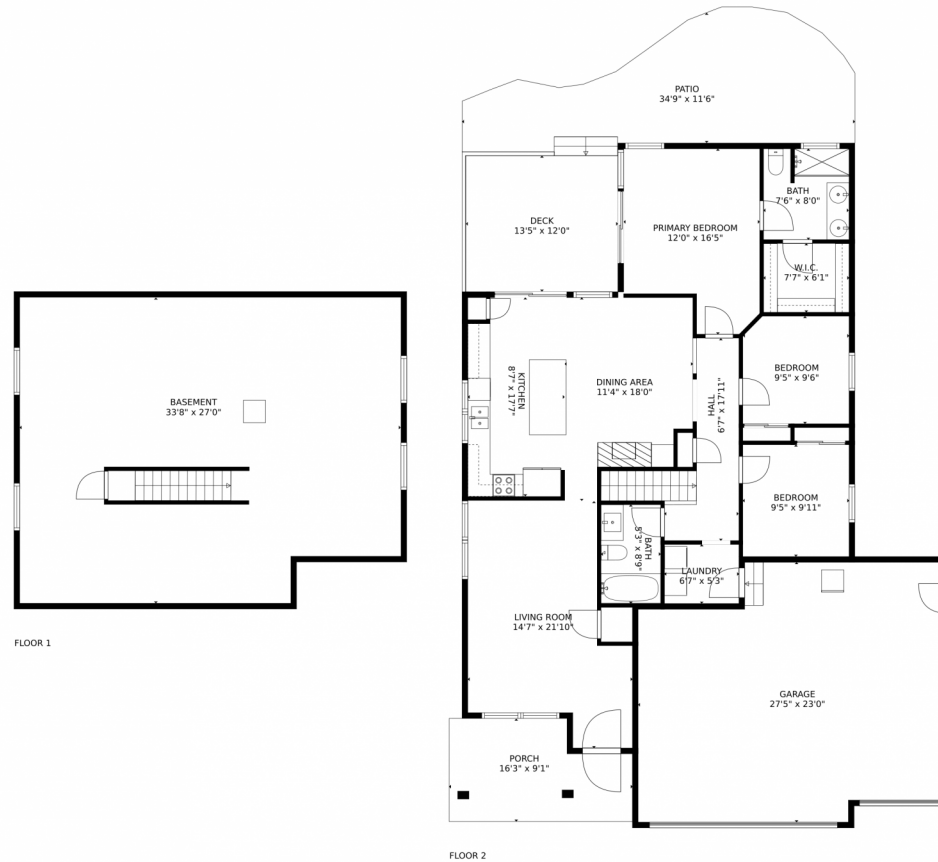

4512 Meyers Court, Castle Rock, CO 80104 – All Levels

TOTAL: 1291 sq. ft
Below Ground: 0 sq. ft, FLOOR 2: 1291 sq. ft
EXCLUDED AREAS: BASEMENT: 872 sq. ft, GARAGE: 574 sq. ft, PORCH: 130 sq. ft,
DECK: 162 sq. ft, PATIO: 297 sq. ft

Disclaimer: Sizes and Dimensions are Approximate, Actual May Vary.

Maura Mitchell
303-808-8580
realtywithmaura@gmail.com