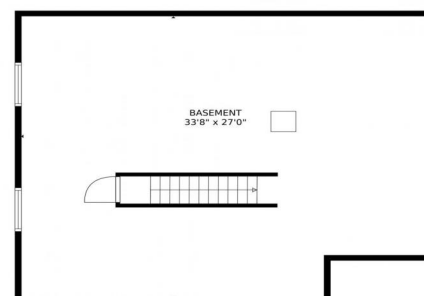

4512 Meyers Court
Castle Rock, CO 80104
COMMUNITY: Founders Village

4512 Meyers Court, Castle Rock, CO 80104 - Lower Level

Single Family

1397 SQFT

3 Beds

2 Baths

3 Car

0.18 Acre

Maura Mitchell
303-808-8580
realtywithmaura@gmail.com

Scan code
for more
property
details

TOTAL: 1291 sq. ft
Below Ground: 0 sq. ft, FLOOR 2: 1291 sq. ft
EXCLUDED AREAS: BASEMENT: 872 sq. ft, GARAGE: 574 sq. ft, PORCH: 130 sq. ft,
DECK: 162 sq. ft, PATIO: 297 sq. ft
MEASUREMENTS CALCULATED BY V1Photos.com ARE DEEMED HIGHLY RELIABLE BUT NOT GUARANTEED.

TOTAL: 1291 sq. ft
Below Ground: 0 sq. ft, FLOOR 2: 1291 sq. ft
EXCLUDED AREAS: BASEMENT: 872 sq. ft, GARAGE: 574 sq. ft, PORCH: 130 sq. ft,
DECK: 162 sq. ft, PATIO: 297 sq. ft

MEASUREMENTS CALCULATED BY V1Photos.com ARE DEEMED HIGHLY RELIABLE BUT NOT GUARANTEED.

Disclaimer: Sizes and Dimensions are Approximate, Actual May Vary.

Maura Mitchell
303-808-8580
realtywithmaura@gmail.com

4512 Meyers Court, Castle Rock, CO 80104 – All Levels

TOTAL: 1291 sq. ft
Below Ground: 0 sq. ft, FLOOR 2: 1291 sq. ft
EXCLUDED AREAS: BASEMENT: 872 sq. ft, GARAGE: 574 sq. ft, PORCH: 130 sq. ft,
DECK: 162 sq. ft, PATIO: 297 sq. ft