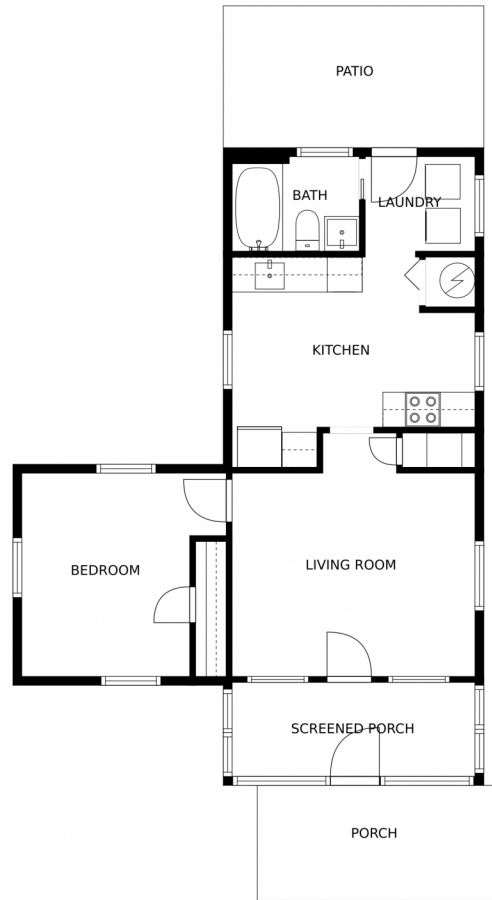

Scan code
for more
property
details

MEASUREMENTS CALCULATED BY V1Photos.com ARE DEEMED HIGHLY RELIABLE BUT NOT GUARANTEED.

Disclaimer: Sizes and Dimensions are Approximate, Actual May Vary.

Taylor Haas
303-665-7368
taylorh@coloradorpm.com
<https://www.coloradorpm.com/available-rental-properties-denver>

1338 Iola Street, Aurora, CO 80010 – Main Level

MEASUREMENTS CALCULATED BY V1Photos.com ARE DEEMED HIGHLY RELIABLE BUT NOT GUARANTEED.

Disclaimer: Sizes and Dimensions are Approximate, Actual May Vary.

Taylor Haas
303-665-7368
taylorh@coloradorpm.com
<https://www.coloradorpm.com/available-rental-properties-denver>