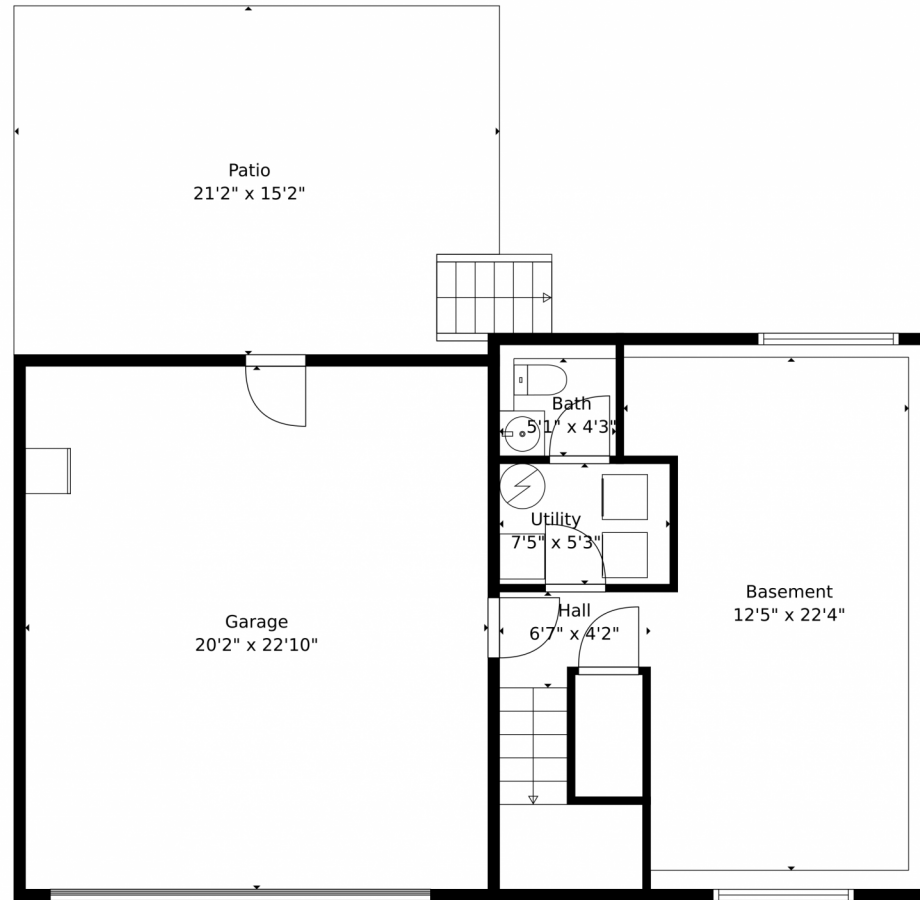

 Townhouse

 1500 SQFT

 2 Beds

 2/2 Baths

 2 Car

Jennifer Steinert
303-246-2226
jen@madisonprops.com

Measurements Calculated By V1photos.com Are Deemed Highly Reliable But Not Guaranteed

Disclaimer: Sizes and Dimensions are Approximate, Actual May Vary.

Jennifer Steinert
303-246-2226
jen@madisonprops.com

Measurements Calculated By V1photos.com Are Deemed Highly Reliable But Not Guaranteed

Disclaimer: Sizes and Dimensions are Approximate, Actual May Vary.