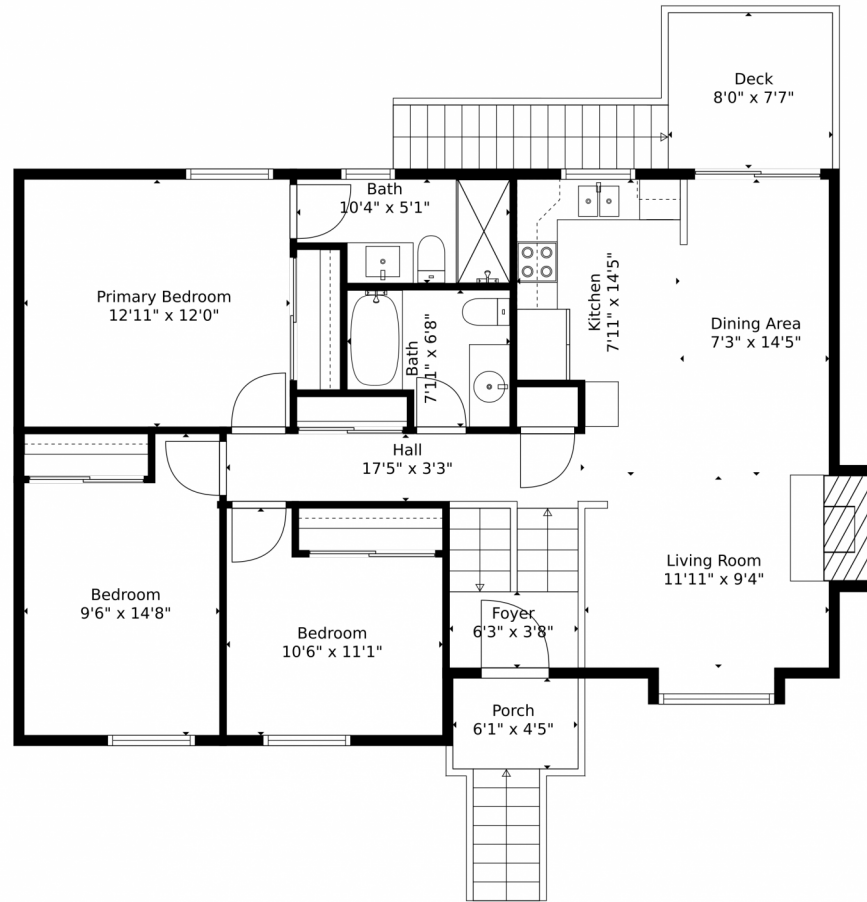

 Townhouse

 1500 SQFT

 2 Beds

 2/2 Baths

 2 Car

Jennifer Steinert
303-246-2226
jen@madisonprops.com

Measurements Calculated By V1photos.com Are Deemed Highly Reliable But Not Guaranteed

Disclaimer: Sizes and Dimensions are Approximate, Actual May Vary.

Jennifer Steinert
303-246-2226
jen@madisonprops.com

Measurements Calculated By V1photos.com Are Deemed Highly Reliable But Not Guaranteed

Disclaimer: Sizes and Dimensions are Approximate, Actual May Vary.