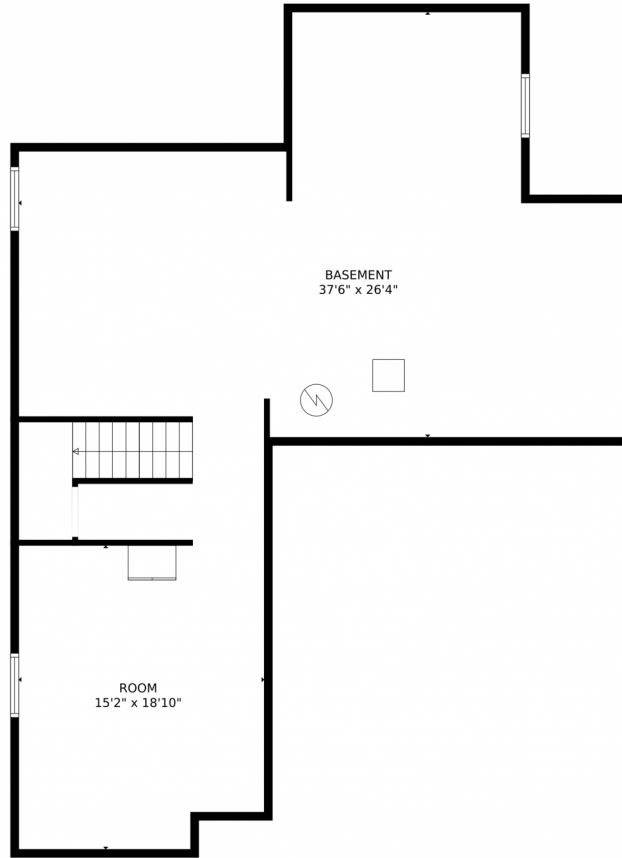

11715 west 81 ave, Arvada, Colorado
Arvada, CO 80005

MLS # 2491174

Single Family

3866 SQFT

Ryan Haas
303-324-9858
ryan.haas@comcast.net

Scan code
for more
property
details

11715 west 81 ave, Arvada, Colorado, Arvada, CO 80005 – Lower Level

TOTAL: 2734 sq. ft
Below Ground: 0 sq. ft, FLOOR 2: 1242 sq. ft, FLOOR 3: 1492 sq. ft
EXCLUDED AREAS: BASEMENT: 867 sq. ft, ROOM: 275 sq. ft, GARAGE: 458 sq. ft,
PORCH: 105 sq. ft, PATIO: 195 sq. ft

MEASUREMENTS CALCULATED BY V1Photos.com ARE DEEMED HIGHLY RELIABLE BUT NOT GUARANTEED.

Disclaimer: Sizes and Dimensions are Approximate, Actual May Vary.

Ryan Haas
303-324-9858
ryan.haas@comcast.net

11715 west 81 ave, Arvada, Colorado, Arvada, CO 80005 – Main Level

TOTAL: 2734 sq. ft
Below Ground: 0 sq. ft, FLOOR 2: 1242 sq. ft, FLOOR 3: 1492 sq. ft
EXCLUDED AREAS: BASEMENT: 867 sq. ft, ROOM: 275 sq. ft, GARAGE: 458 sq. ft,
PORCH: 105 sq. ft, PATIO: 195 sq. ft