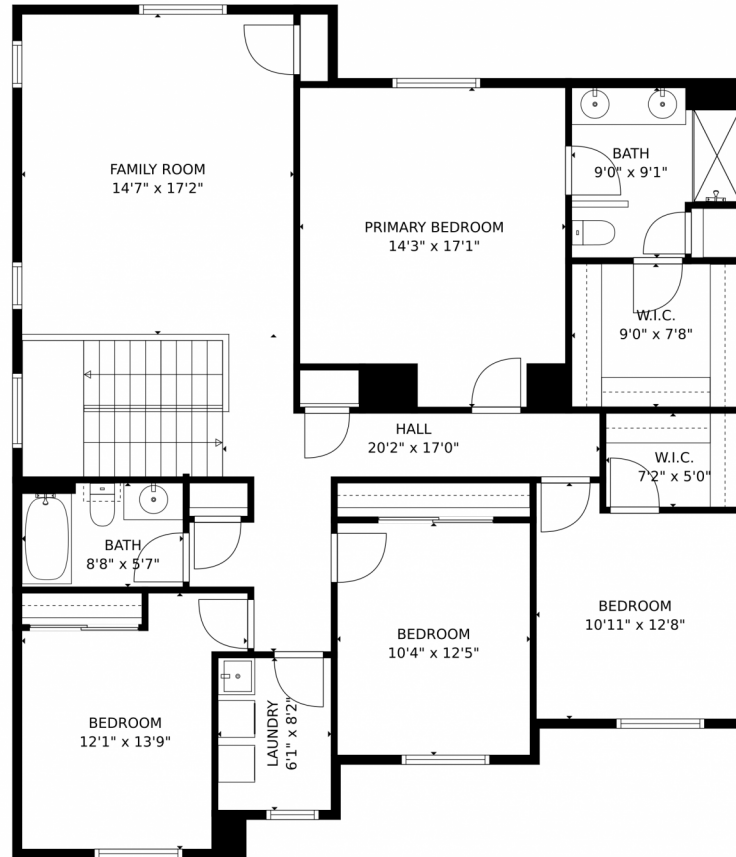

11715 west 81 ave, Arvada, Colorado, Arvada, CO 80005 – Second Level

TOTAL: 2734 sq. ft
Below Ground: 0 sq. ft, FLOOR 2: 1242 sq. ft, FLOOR 3: 1492 sq. ft
EXCLUDED AREAS: BASEMENT: 867 sq. ft, ROOM: 275 sq. ft, GARAGE: 458 sq. ft,
PORCH: 105 sq. ft, PATIO: 195 sq. ft

Disclaimer: Sizes and Dimensions are Approximate, Actual May Vary.

Ryan Haas
303-324-9858
ryan.haas@comcast.net