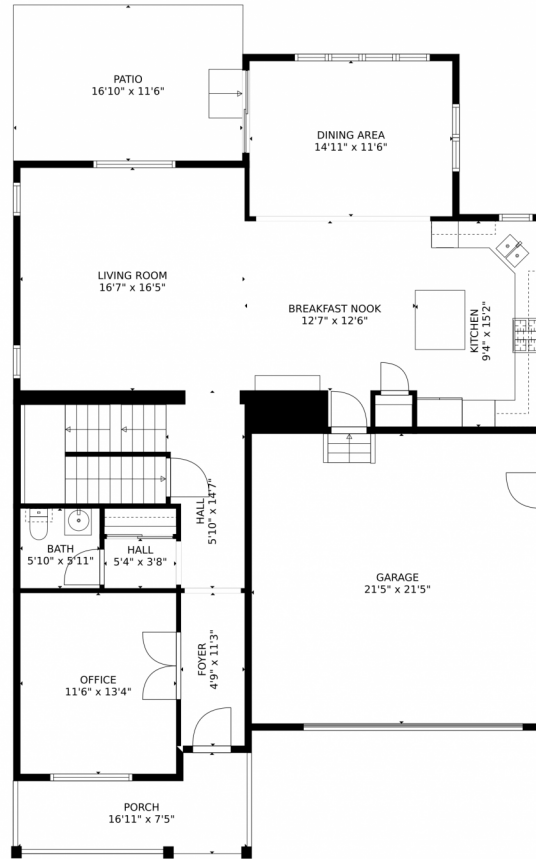

11715 west 81 ave, Arvada, Colorado, Arvada, CO 80005 – Main Level

TOTAL: 2734 sq. ft
Below Ground: 0 sq. ft, FLOOR 2: 1242 sq. ft, FLOOR 3: 1492 sq. ft
EXCLUDED AREAS: BASEMENT: 867 sq. ft, ROOM: 275 sq. ft, GARAGE: 458 sq. ft,
PORCH: 105 sq. ft, PATIO: 195 sq. ft

Disclaimer: Sizes and Dimensions are Approximate, Actual May Vary.

Ryan Haas
303-324-9858
ryan.haas@comcast.net