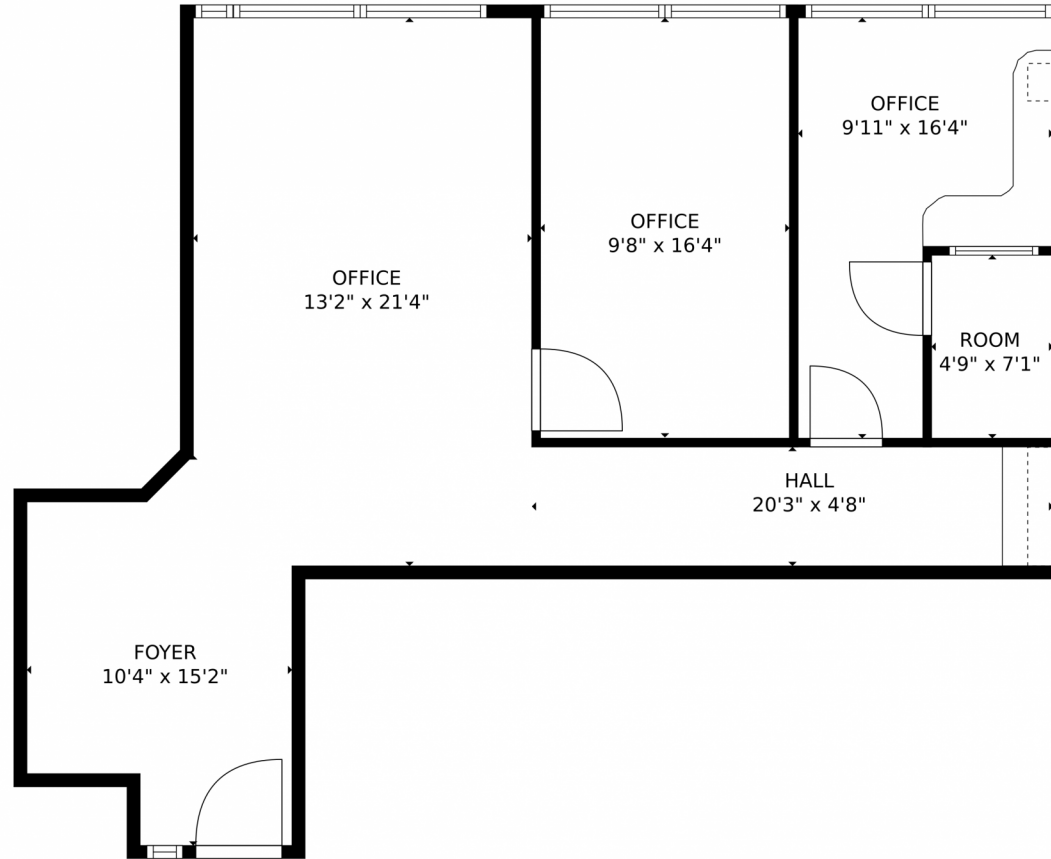

215 South Wadsworth Boulevard, Lakewood, CO 80226 – main level

TOTAL: 828 sq. ft
FLOOR 1: 828 sq. ft

Disclaimer: Sizes and Dimensions are Approximate, Actual May Vary.

Elise Kaynor
303-588-0391
elise@ortizandassociatesinc.com