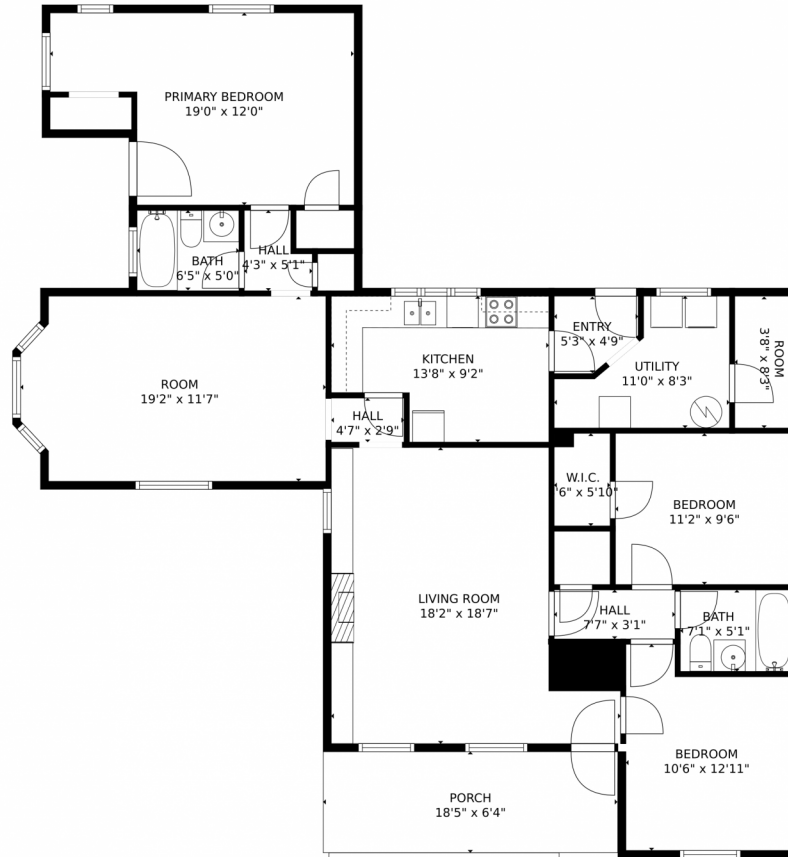

1901 Dover Street, Lakewood, CO 80215 – All Levels

TOTAL: 1350 sq. ft
FLOOR 1: 1350 sq. ft
EXCLUDED AREAS: ROOM: 30 sq. ft, PORCH: 117 sq. ft

Disclaimer: Sizes and Dimensions are Approximate, Actual May Vary.

Jody Sheahan
303-229-0577
jody.sheahan@compass.com