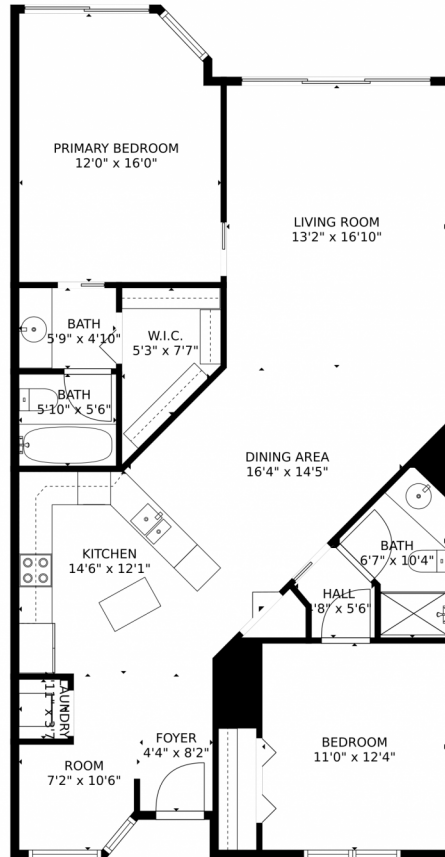

8800 South Ocean Drive, Jensen Beach, FL 34957 – Floorplan

TOTAL: 1193 sq. ft
FLOOR 1: 1193 sq. ft

Disclaimer: Sizes and Dimensions are Approximate, Actual May Vary.

Jason M Coley
772-201-5229
jason@teamcoley.com
<https://teamcoley.asrefl.com/>