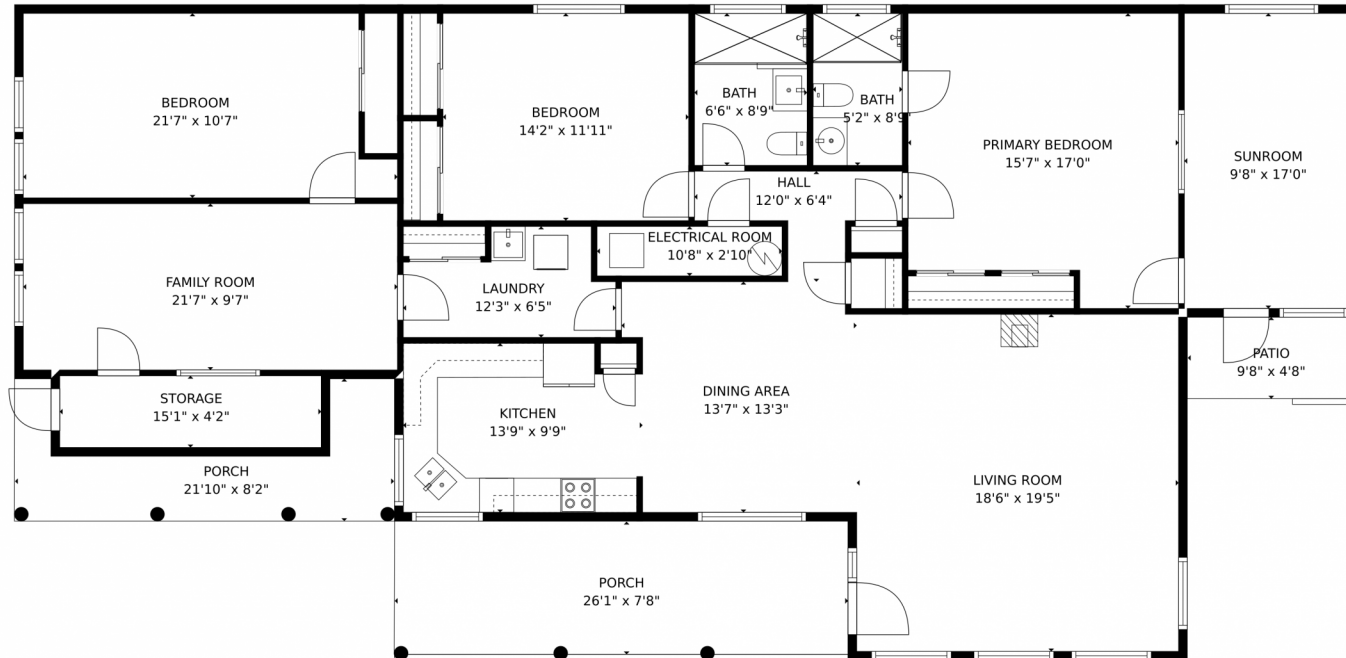

248 Cline Drive East, Shawnee, CO 80475 – Main Level

TOTAL: 2026 sq. ft
FLOOR 1: 2026 sq. ft
EXCLUDED AREAS: STORAGE: 62 sq. ft, ELECTRICAL ROOM: 30 sq. ft, PORCH: 308 sq. ft,
PATIO: 45 sq. ft

MEASUREMENTS CALCULATED BY V1Photos.com ARE DEEMED HIGHLY RELIABLE BUT NOT GUARANTEED.