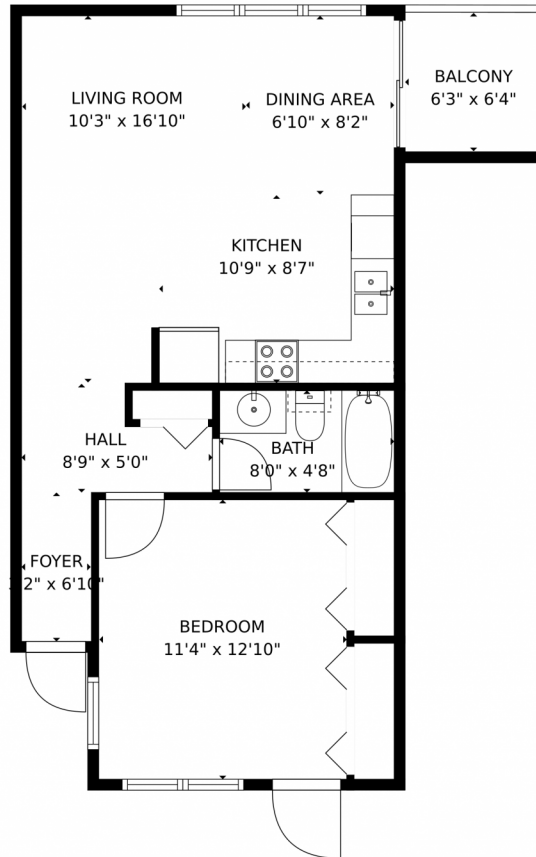

615 South Riverside Drive, Pompano Beach, FL 33062 – All Levels

TOTAL: 577 sq. ft
FLOOR 1: 577 sq. ft
EXCLUDED AREAS: BALCONY: 40 sq. ft

Disclaimer: Sizes and Dimensions are Approximate, Actual May Vary.

Dawne Richards
954-707-2997
dawnerichards@kw.com