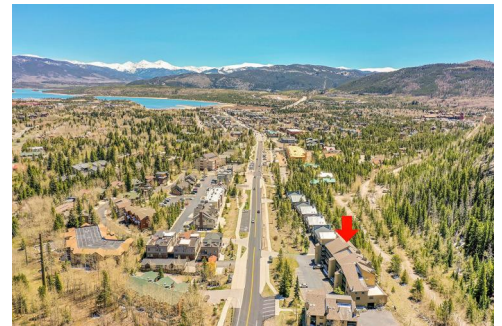

400 West Main Street Unit 101  
 Frisco, CO 80443  
 COMMUNITY: Woodbridge Inn Condominiums

MLS # S1049256

Condominium

1015 SQFT

2 Beds

2 Baths

1 Car

1.89 Acre

## PROPERTY DETAILS

Near the west end of Main Street in Frisco Colorado is a very special condominium building with a unique location. Woodbridge Inn Condo #101 is on the first living level of the building and is an end unit, with lots of extra windows and natural light. Never rented, it is in pristine condition with quartz countertops and solid cabinetry, and needs only your imagination to add your updates and personal taste. It features an open floor plan anchored by a fireplace on the south end of the room. The two bedroom, 2 baths have plenty of closet space and a bath for each. The front bedroom is large enough to hold a king and single bed and is a lockoff with separate door out to the covered front deck. The deck at the back of the unit is where the magic happens, looking directly out to Mt Royal, the river, and the Ten Mile trail/hiking path. A large double-doored locked storage area has been added to hold bicycles and other mountain "toys." Also, a pull up table is attached to the railing, for al fresco dining or a cozy cocktail hour. Below the building is an assigned parking space, bike storage and private ski locker. Frisco restaurants, shops, and historical displays are just down the street, while a summer Farmers Market and the Frisco Marina area assure fun times all year! Frisco's vibrant core offers music, open air dining, and festivals throughout the year. Convenient to I-70, Copper Mountain is just down the road, or go a bit further and enjoy Vail Resort without the hefty property