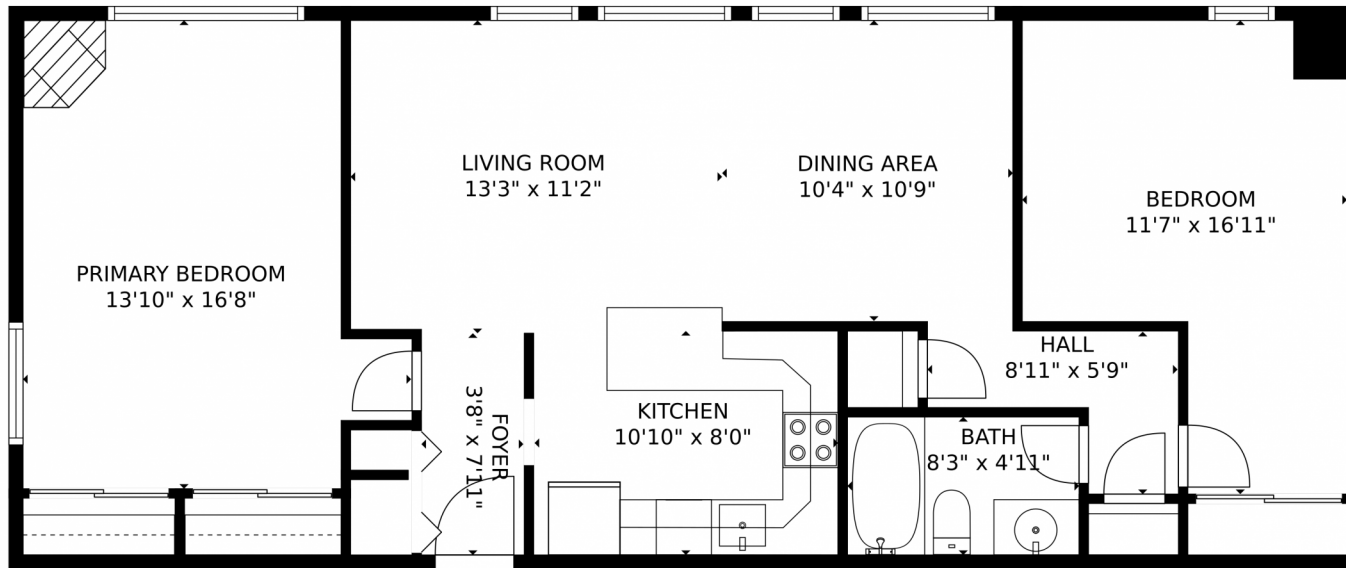

TOTAL: 900 sq. ft
FLOOR 1: 900 sq. ft

Disclaimer: Sizes and Dimensions are Approximate, Actual May Vary.

Taylor Haas

303-665-7368

taylorh@coloradorpm.com

<https://www.coloradorpm.com/available-rental-properties-denver>

Scan code
for more
property
details