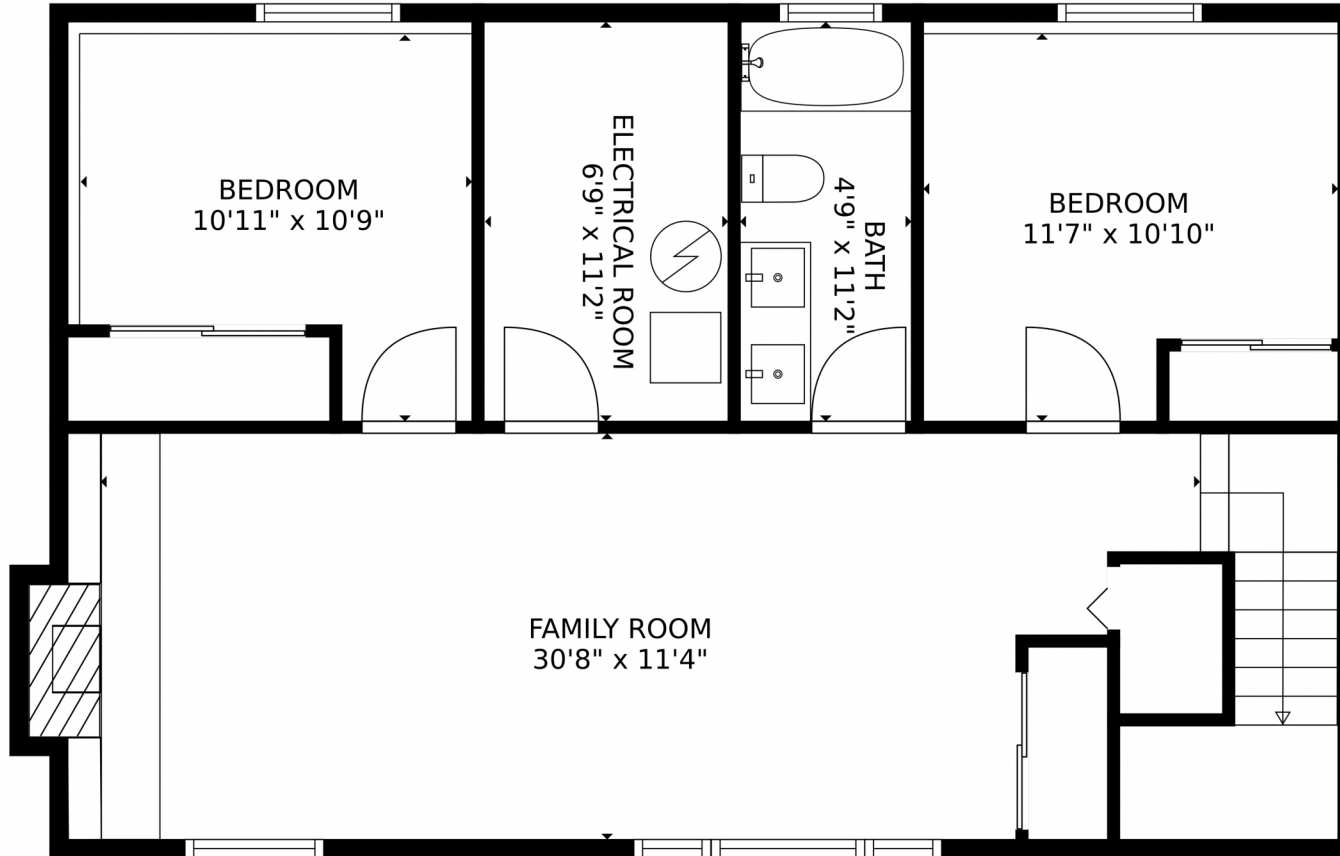

 Single Family

 1906 SQFT

 4 Beds

 2 Baths

 2 Car

**Jordan Kermes**  
952-956-2958  
jkermes@wedgewoodhomesrealty.com  
<https://colorado.wedgewoodhomesrealty.com>

4615 Milkweed Lane, Colorado Springs, CO 80917 – Lower Level

**TOTAL: 1687 sq. ft**  
Below Ground: 735 sq. ft, FLOOR 2: 952 sq. ft  
EXCLUDED AREAS: ELECTRICAL ROOM: 76 sq. ft, FIREPLACE: 4 sq. ft, GARAGE: 411 sq. ft,  
DECK: 108 sq. ft, PORCH: 25 sq. ft  
MEASUREMENTS CALCULATED BY V1Photos.com ARE DEEMED HIGHLY RELIABLE BUT NOT GUARANTEED.