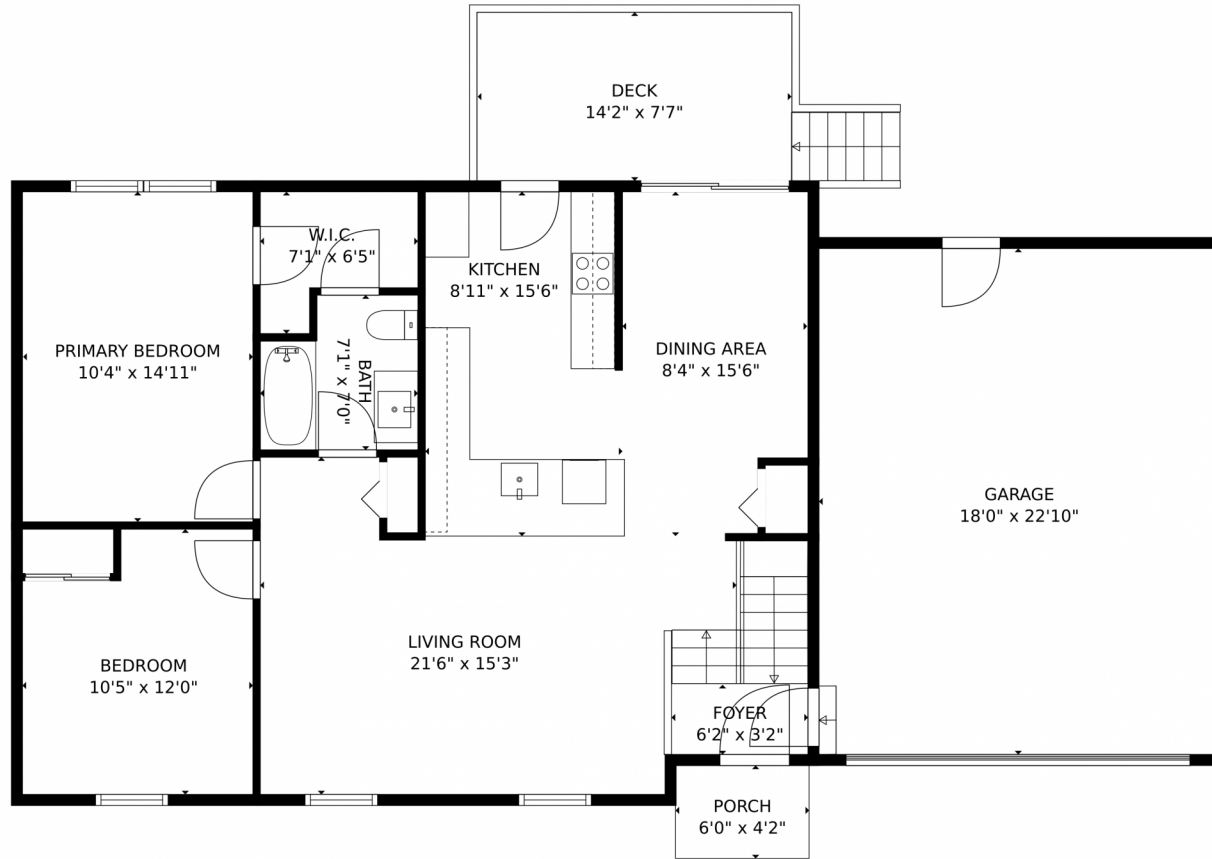

4615 Milkweed Lane, Colorado Springs, CO 80917 – Main Level

TOTAL: 1687 sq. ft
Below Ground: 735 sq. ft, FLOOR 2: 952 sq. ft
EXCLUDED AREAS: ELECTRICAL ROOM: 76 sq. ft, FIREPLACE: 4 sq. ft, GARAGE: 411 sq. ft,
DECK: 108 sq. ft, PORCH: 25 sq. ft

Disclaimer: Sizes and Dimensions are Approximate, Actual May Vary.

Jordan Kermes

952-956-2958

jkermes@wedgewoodhomesrealty.com

<https://colorado.wedgewoodhomesrealty.com>

Scan code
for more
property
details