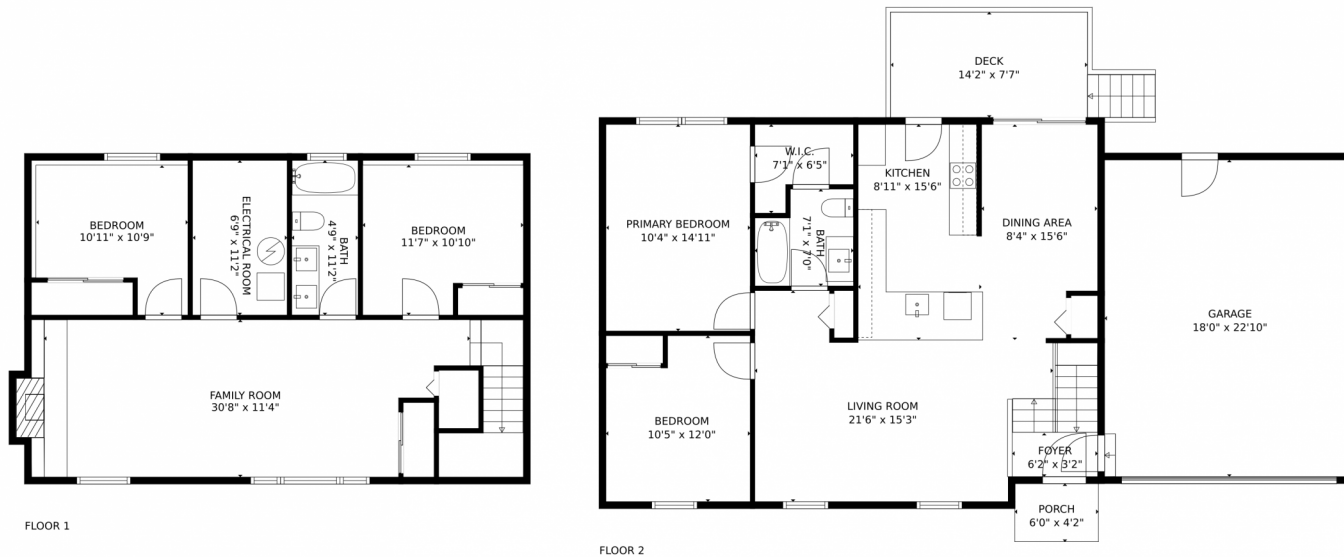

4615 Milkweed Lane, Colorado Springs, CO 80917 – All Levels

TOTAL: 1687 sq. ft
Below Ground: 735 sq. ft, FLOOR 2: 952 sq. ft
EXCLUDED AREAS: ELECTRICAL ROOM: 76 sq. ft, FIREPLACE: 4 sq. ft, GARAGE: 411 sq. ft,
DECK: 108 sq. ft, PORCH: 25 sq. ft

Disclaimer: Sizes and Dimensions are Approximate, Actual May Vary.

Jordan Kermes

952-956-2958

jkermes@wedgewoodhomesrealty.com

<https://colorado.wedgewoodhomesrealty.com>

Scan code
for more
property
details