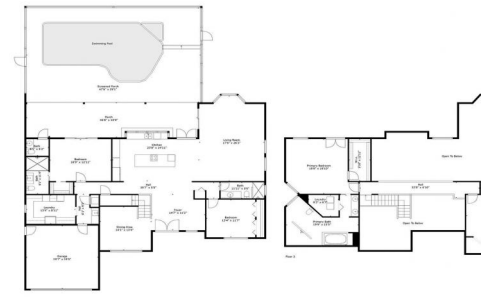

2666 Southeast Erickson Drive  
Port St. Lucie, FL 34984

Single Family

3350 SQFT

3 Beds

3/1 Baths

2 Car

22305 Acre

**Jason M Coley**  
772-201-5229  
jason@teamcoley.com  
<https://teamcoley.asrefl.com/>

Scan code  
for more  
property  
details

Measurements Calculated By V1photos.com Are Deemed Highly Reliable But Not Guaranteed

Disclaimer: Sizes and Dimensions are Approximate, Actual May Vary.

**Jason M Coley**  
772-201-5229  
jason@teamcoley.com  
<https://teamcoley.asrefl.com/>

Measurements Calculated By V1photos.com Are Deemed Highly Reliable But Not Guaranteed

Disclaimer: Sizes and Dimensions are Approximate, Actual May Vary.

**Jason M Coley**  
772-201-5229  
jason@teamcoley.com  
<https://teamcoley.asrefl.com/>