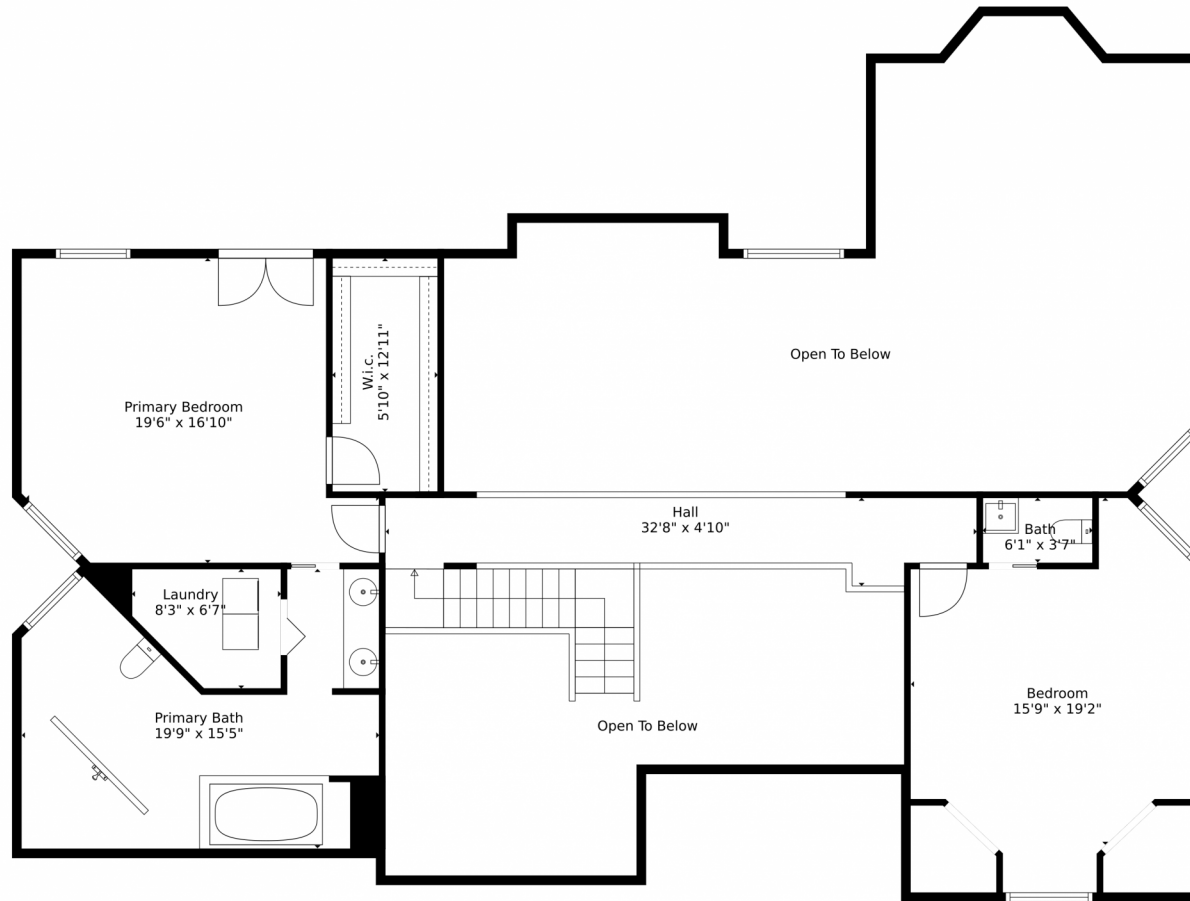

2666 Southeast Erickson Drive  
Port St. Lucie, FL 34984

Single Family

3350 SQFT

3 Beds

3/1 Baths

2 Car

22305 Acre

**Jason M Coley**  
772-201-5229  
jason@teamcoley.com  
<https://teamcoley.asrefl.com/>

Scan code  
for more  
property  
details

Measurements Calculated By V1photos.com Are Deemed Highly Reliable But Not Guaranteed

Disclaimer: Sizes and Dimensions are Approximate, Actual May Vary.

**Jason M Coley**  
772-201-5229  
jason@teamcoley.com  
<https://teamcoley.asrefl.com/>

Measurements Calculated By V1photos.com Are Deemed Highly Reliable But Not Guaranteed

Disclaimer: Sizes and Dimensions are Approximate, Actual May Vary.

**Jason M Coley**  
772-201-5229  
jason@teamcoley.com  
<https://teamcoley.asrefl.com/>