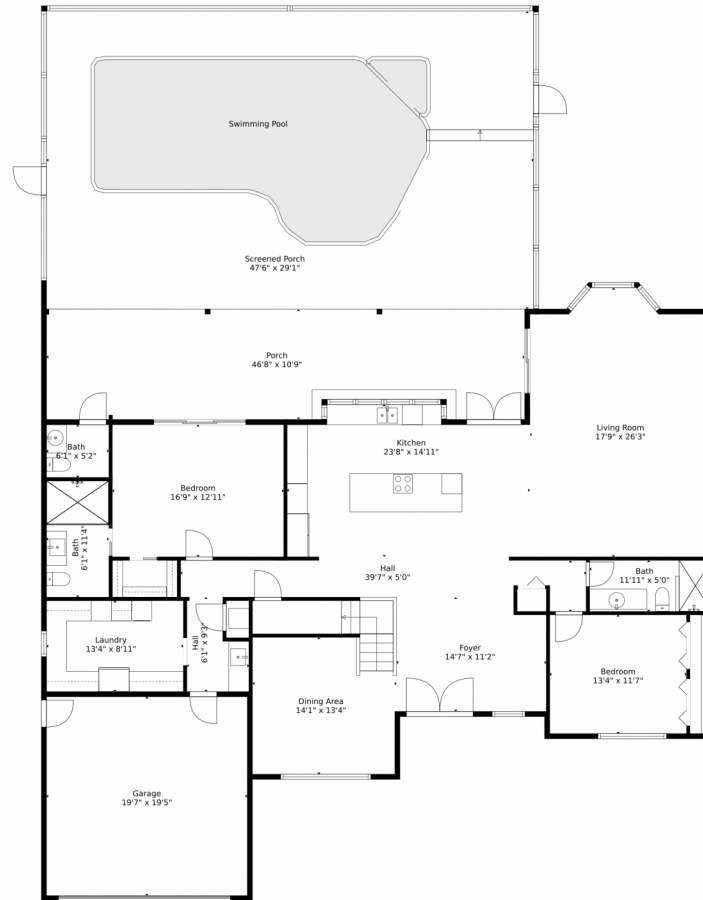

2666 Southeast Erickson Drive  
Port St. Lucie, FL 34984

Single Family

3350 SQFT

3 Beds

3/1 Baths

2 Car

22305 Acre

**Jason M Coley**  
772-201-5229  
jason@teamcoley.com  
<https://teamcoley.asrefl.com/>

Scan code  
for more  
property  
details

Measurements Calculated By V1photos.com Are Deemed Highly Reliable But Not Guaranteed

Disclaimer: Sizes and Dimensions are Approximate, Actual May Vary.

**Jason M Coley**  
772-201-5229  
jason@teamcoley.com  
<https://teamcoley.asrefl.com/>

Measurements Calculated By V1photos.com Are Deemed Highly Reliable But Not Guaranteed

Disclaimer: Sizes and Dimensions are Approximate, Actual May Vary.

**Jason M Coley**  
772-201-5229  
jason@teamcoley.com  
<https://teamcoley.asrefl.com/>