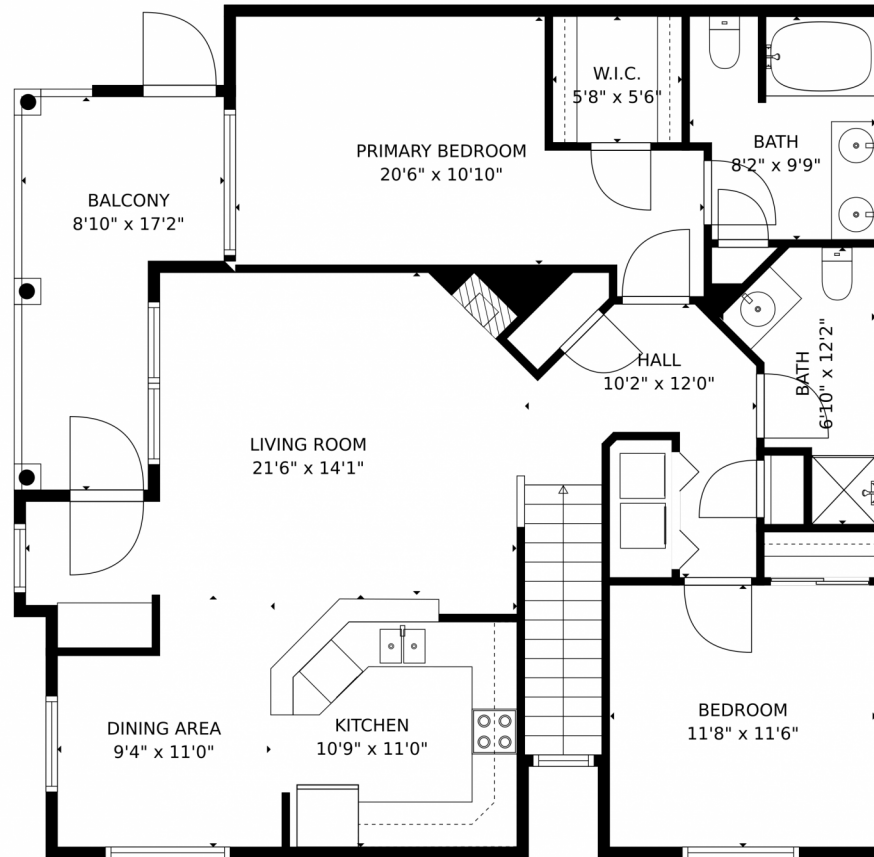

9691 West Coco Circle #201, Littleton, CO 80128 – Main Level

TOTAL: 1196 sq. ft
Below Ground: 34 sq. ft, FLOOR 2: 1162 sq. ft
EXCLUDED AREAS: BALCONY: 119 sq. ft

Disclaimer: Sizes and Dimensions are Approximate, Actual May Vary.

Taylor Haas

303-665-7368

taylorh@coloradorpm.com

<https://www.coloradorpm.com/available-rental-properties-denver>

Scan code
for more
property
details