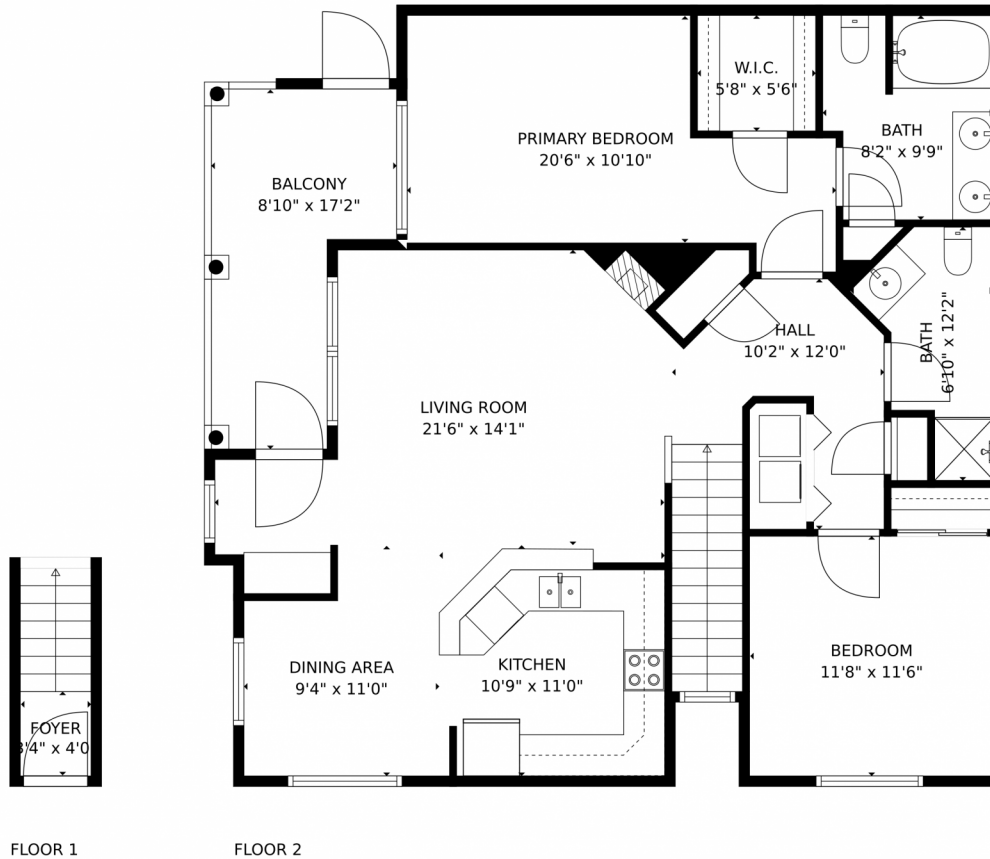

9691 West Coco Circle #201, Littleton, CO 80128 – All Levels

TOTAL: 1196 sq. ft
Below Ground: 34 sq. ft, FLOOR 2: 1162 sq. ft
EXCLUDED AREAS: BALCONY: 119 sq. ft

Disclaimer: Sizes and Dimensions are Approximate, Actual May Vary.

Taylor Haas

303-665-7368

taylorh@coloradorpm.com

<https://www.coloradorpm.com/available-rental-properties-denver>

Scan code
for more
property
details