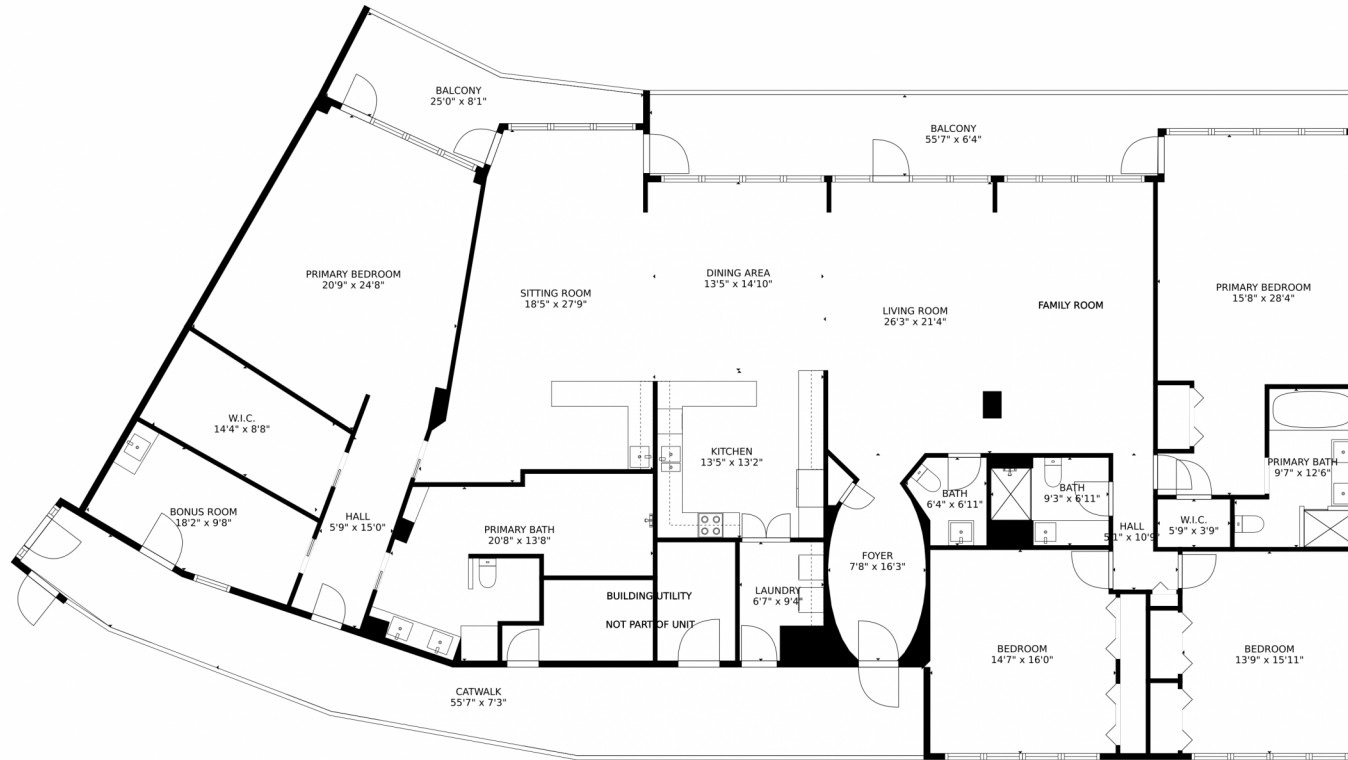

Condominium

1150 SQFT

**Rachael Barach**  
954-815-1418  
rachael@rachaelbarach.com  
<https://www.therachaelbarachgroup.com/>

Scan code  
for more  
property  
details

**TOTAL: 3824 sq. ft**

FLOOR 1: 3824 sq. ft

EXCLUDED AREAS: CATWALK: 456 sq. ft, BALCONY: 423 sq. ft

MEASUREMENTS CALCULATED BY V1Photos.COM ARE DEEMED HIGHLY RELIABLE BUT NOT GUARANTEED.

Disclaimer: Sizes and Dimensions are Approximate, Actual May Vary.