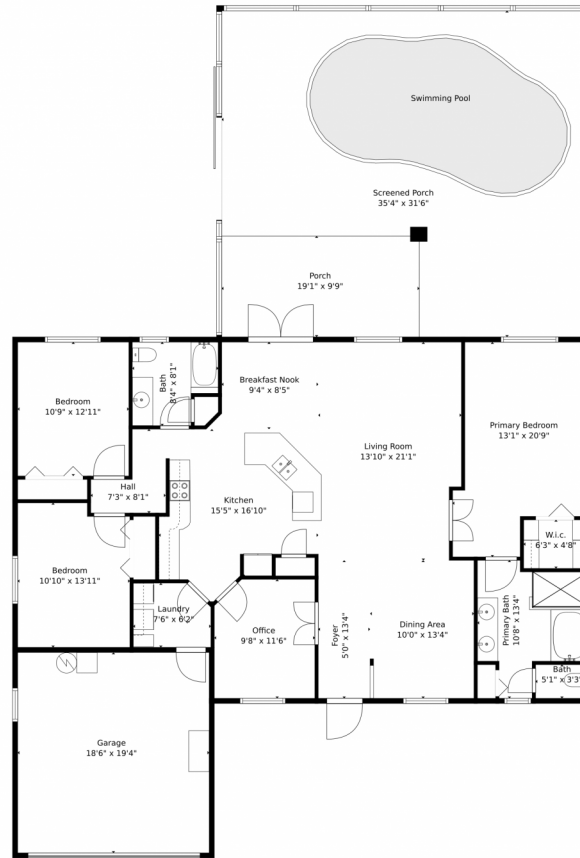

3426 Southwest Funtuna Street
Port St. Lucie, FL 34953

Single Family

1972 SQFT

3 Beds

2 Baths

2 Car

0.23 Acre

Jason M Coley

772-201-5229

jason@teamcoley.com

<https://teamcoley.asrefl.com/>

Scan code
for more
property
details

3426 Southwest Funtuna Street, Port St. Lucie, FL 34953 —
all_floors_3426_southwest_funtuna_street_port_sain

Measurements Calculated By V1photos.com Are Deemed Highly Reliable But Not Guaranteed

Disclaimer: Sizes and Dimensions are Approximate, Actual May Vary.

Jason M Coley
772-201-5229
jason@teamcoley.com
<https://teamcoley.asrefl.com/>