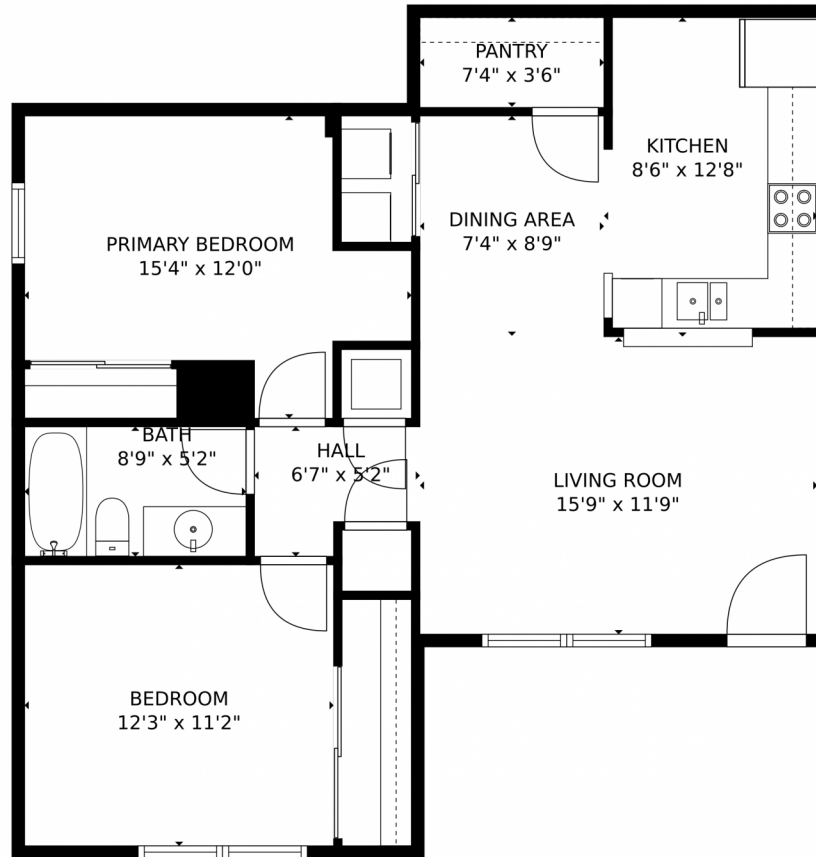

TOTAL: 838 sq. ft
FLOOR 1: 838 sq. ft

Disclaimer: Sizes and Dimensions are Approximate, Actual May Vary.

Taylor Haas

303-665-7368

taylorh@coloradorpm.com

<https://www.coloradorpm.com/available-rental-properties-denv>

Scan code
for more
property
details