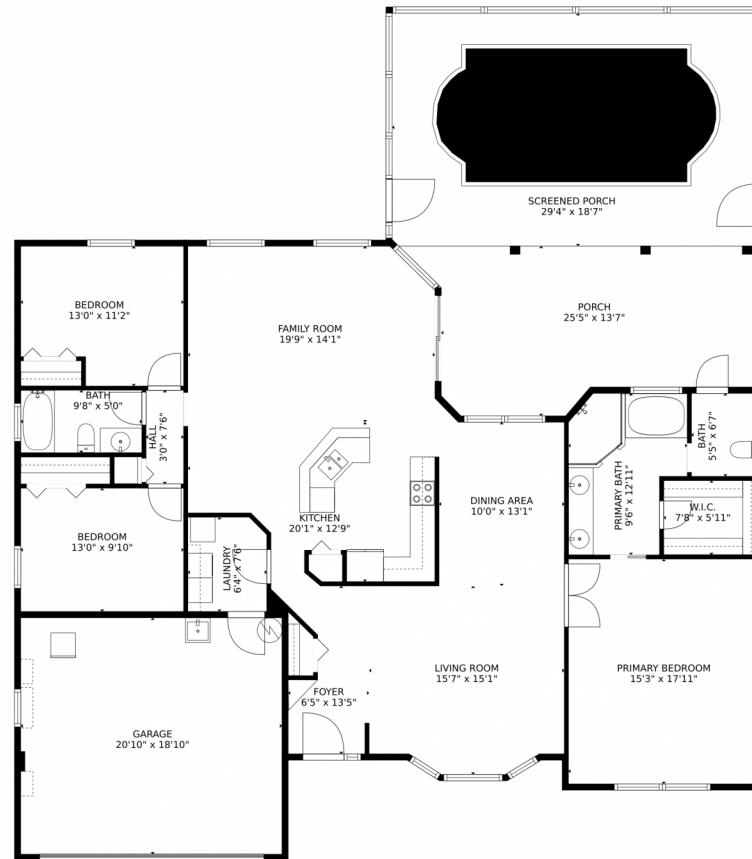

2822 Southwest Teulon Court  
 Port St. Lucie, FL 34953  
 COMMUNITY: n/a

Single Family

1953 SQFT

3 Beds

2/1 Baths

2 Car

0.35 Acre

**Kelley Bragg**  
 772-370-9705  
 kbragg927@gmail.com

Scan code  
 for more  
 property  
 details

**TOTAL: 1860 sq. ft**  
FLOOR 1: 1860 sq. ft  
EXCLUDED AREAS: GARAGE: 393 sq. ft, SCREENED PORCH: 332 sq. ft, PORCH: 315 sq. ft  
MEASUREMENTS CALCULATED BY V1Photos.COM ARE DEEMED HIGHLY RELIABLE BUT NOT GUARANTEED.