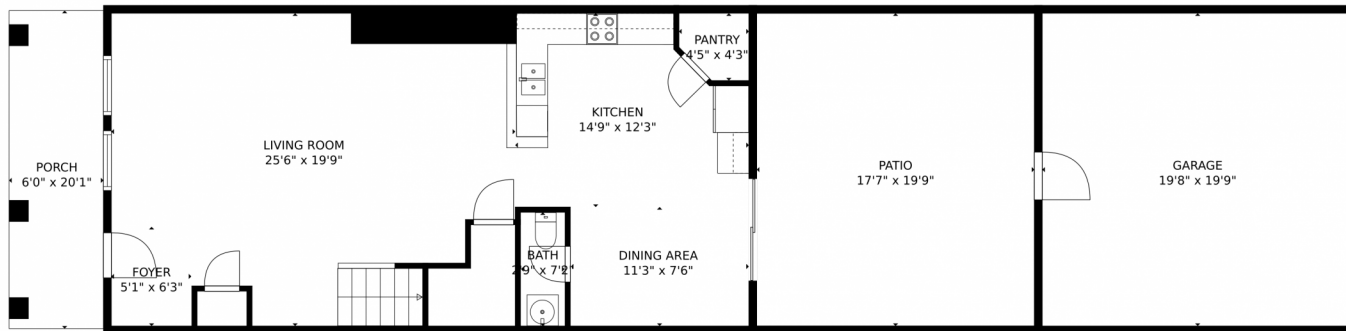

# 10178 Silver Stirrup Drive, Colorado Springs, CO 80925 – Lower Level

**TOTAL: 1592 sq. ft**  
FLOOR 1: 796 sq. ft, FLOOR 2: 796 sq. ft  
EXCLUDED AREAS: PORCH: 120 sq. ft, PATIO: 347 sq. ft, GARAGE: 388 sq. ft  
MEASUREMENTS CALCULATED BY V1Photos.com ARE DEEMED HIGHLY RELIABLE BUT NOT GUARANTEED.

**TOTAL: 1592 sq. ft**  
FLOOR 1: 796 sq. ft, FLOOR 2: 796 sq. ft  
EXCLUDED AREAS: PORCH: 120 sq. ft, PATIO: 347 sq. ft, GARAGE: 388 sq. ft  
MEASUREMENTS CALCULATED BY V1Photos.COM ARE DEEMED HIGHLY RELIABLE BUT NOT GUARANTEED.

# 10178 Silver Stirrup Drive, Colorado Springs, CO 80925 – All Levels

FLOOR 2

FLOOR 1

**TOTAL: 1592 sq. ft**  
FLOOR 1: 796 sq. ft, FLOOR 2: 796 sq. ft  
EXCLUDED AREAS: PORCH: 120 sq. ft, PATIO: 347 sq. ft, GARAGE: 388 sq. ft  
MEASUREMENTS CALCULATED BY V1Photos.com ARE DEEMED HIGHLY RELIABLE BUT NOT GUARANTEED.