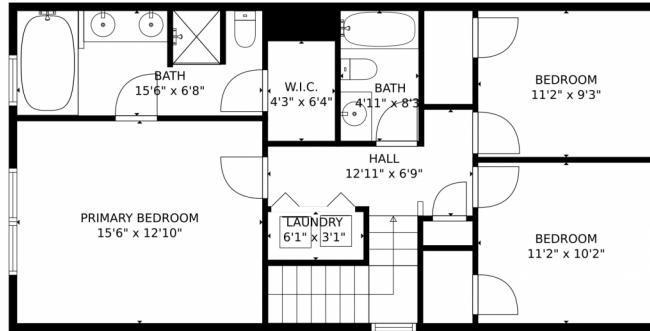

**TOTAL: 1592 sq. ft**  
FLOOR 1: 796 sq. ft, FLOOR 2: 796 sq. ft  
EXCLUDED AREAS: PORCH: 120 sq. ft, PATIO: 347 sq. ft, GARAGE: 388 sq. ft  
MEASUREMENTS CALCULATED BY V1Photos.COM ARE DEEMED HIGHLY RELIABLE BUT NOT GUARANTEED.

# 10178 Silver Stirrup Drive, Colorado Springs, CO 80925 – All Levels

FLOOR 2

FLOOR 1

**TOTAL: 1592 sq. ft**  
FLOOR 1: 796 sq. ft, FLOOR 2: 796 sq. ft  
EXCLUDED AREAS: PORCH: 120 sq. ft, PATIO: 347 sq. ft, GARAGE: 388 sq. ft  
MEASUREMENTS CALCULATED BY V1Photos.com ARE DEEMED HIGHLY RELIABLE BUT NOT GUARANTEED.