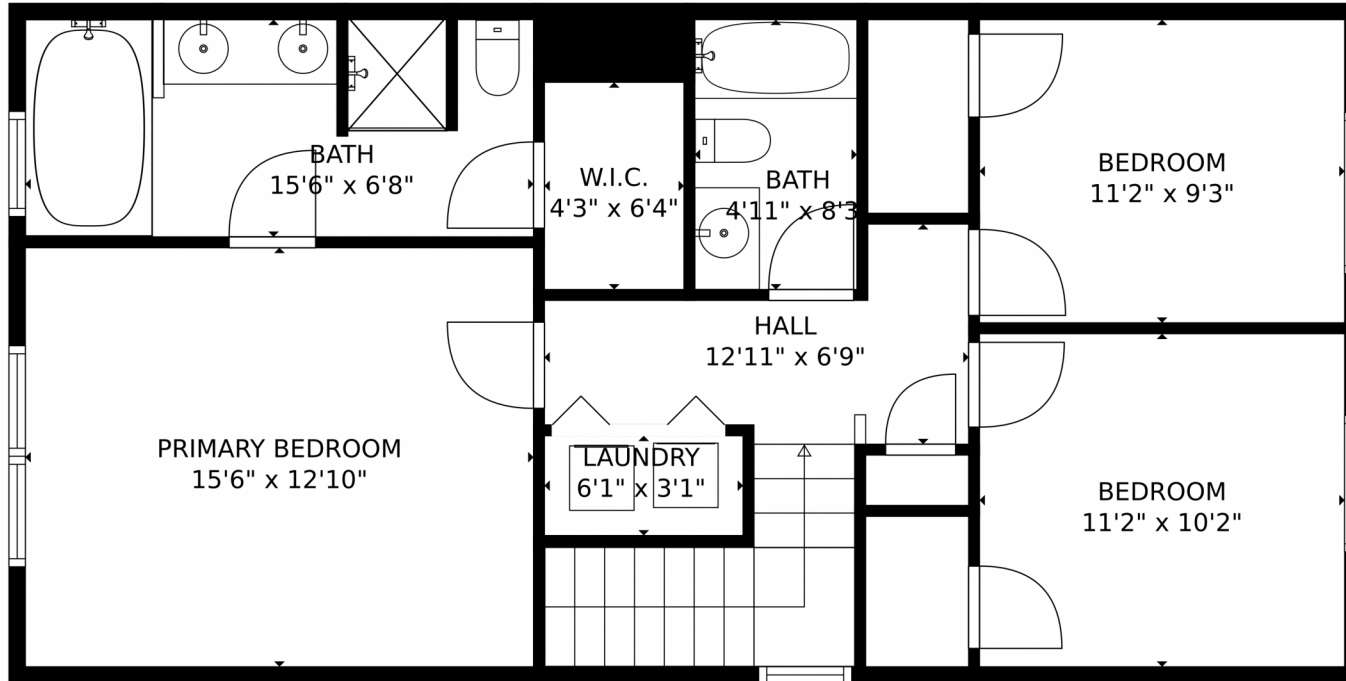

# 10178 Silver Stirrup Drive, Colorado Springs, CO 80925 – Lower Level

**TOTAL: 1592 sq. ft**  
FLOOR 1: 796 sq. ft, FLOOR 2: 796 sq. ft  
EXCLUDED AREAS: PORCH: 120 sq. ft, PATIO: 347 sq. ft, GARAGE: 388 sq. ft  
MEASUREMENTS CALCULATED BY V1Photos.com ARE DEEMED HIGHLY RELIABLE BUT NOT GUARANTEED.

**TOTAL: 1592 sq. ft**  
FLOOR 1: 796 sq. ft, FLOOR 2: 796 sq. ft  
EXCLUDED AREAS: PORCH: 120 sq. ft, PATIO: 347 sq. ft, GARAGE: 388 sq. ft  
MEASUREMENTS CALCULATED BY V1Photos.COM ARE DEEMED HIGHLY RELIABLE BUT NOT GUARANTEED.

# 10178 Silver Stirrup Drive, Colorado Springs, CO 80925 – All Levels

FLOOR 2

FLOOR 1

**TOTAL: 1592 sq. ft**  
FLOOR 1: 796 sq. ft, FLOOR 2: 796 sq. ft  
EXCLUDED AREAS: PORCH: 120 sq. ft, PATIO: 347 sq. ft, GARAGE: 388 sq. ft  
MEASUREMENTS CALCULATED BY V1Photos.com ARE DEEMED HIGHLY RELIABLE BUT NOT GUARANTEED.