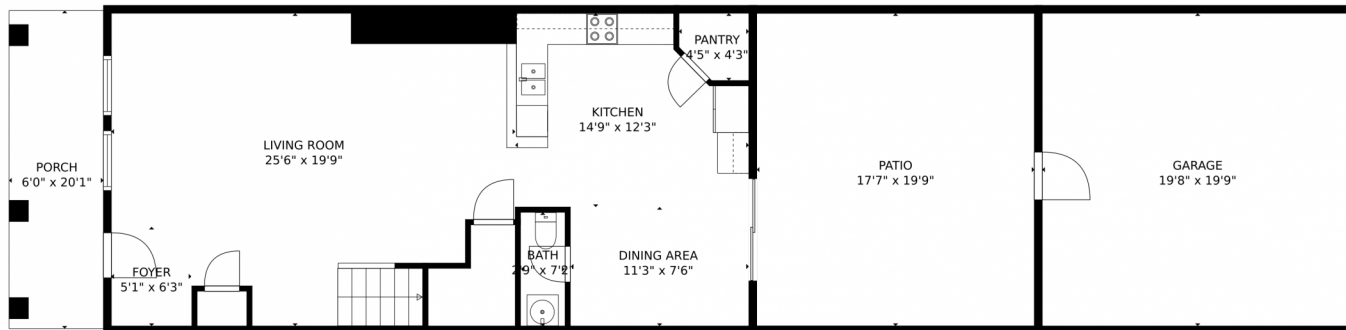

 Single Family

 1680 SQFT

 3 Beds

 2/1 Baths

**Taylor Haas**  
303-665-7368  
taylorh@coloradorpm.com  
<https://www.coloradorpm.com/available-rental-properties-denver>

10178 Silver Stirrup Drive, Colorado Springs, CO 80925 – Lower Level

**TOTAL: 1592 sq. ft**  
FLOOR 1: 796 sq. ft, FLOOR 2: 796 sq. ft  
EXCLUDED AREAS: PORCH: 120 sq. ft, PATIO: 347 sq. ft, GARAGE: 388 sq. ft  
MEASUREMENTS CALCULATED BY V1Photos.com ARE DEEMED HIGHLY RELIABLE BUT NOT GUARANTEED.

# 10178 Silver Stirrup Drive, Colorado Springs, CO 80925 – All Levels

FLOOR 2

FLOOR 1

**TOTAL: 1592 sq. ft**  
FLOOR 1: 796 sq. ft, FLOOR 2: 796 sq. ft  
EXCLUDED AREAS: PORCH: 120 sq. ft, PATIO: 347 sq. ft, GARAGE: 388 sq. ft  
MEASUREMENTS CALCULATED BY V1Photos.com ARE DEEMED HIGHLY RELIABLE BUT NOT GUARANTEED.