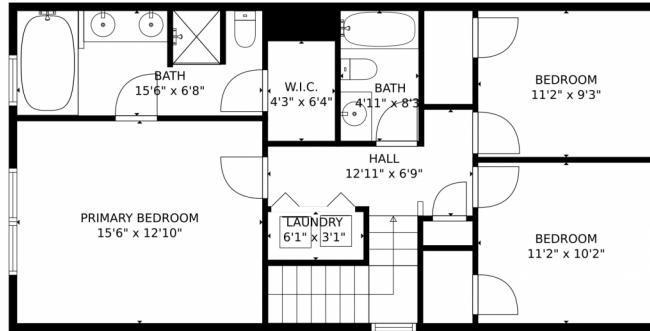

**TOTAL: 1592 sq. ft**  
FLOOR 1: 796 sq. ft, FLOOR 2: 796 sq. ft  
EXCLUDED AREAS: PORCH: 120 sq. ft, PATIO: 347 sq. ft, GARAGE: 388 sq. ft  
MEASUREMENTS CALCULATED BY V1Photos.com ARE DEEMED HIGHLY RELIABLE BUT NOT GUARANTEED.

# 10178 Silver Stirrup Drive, Colorado Springs, CO 80925 – All Levels

FLOOR 2

FLOOR 1

**TOTAL: 1592 sq. ft**  
FLOOR 1: 796 sq. ft, FLOOR 2: 796 sq. ft  
EXCLUDED AREAS: PORCH: 120 sq. ft, PATIO: 347 sq. ft, GARAGE: 388 sq. ft  
MEASUREMENTS CALCULATED BY V1Photos.com ARE DEEMED HIGHLY RELIABLE BUT NOT GUARANTEED.