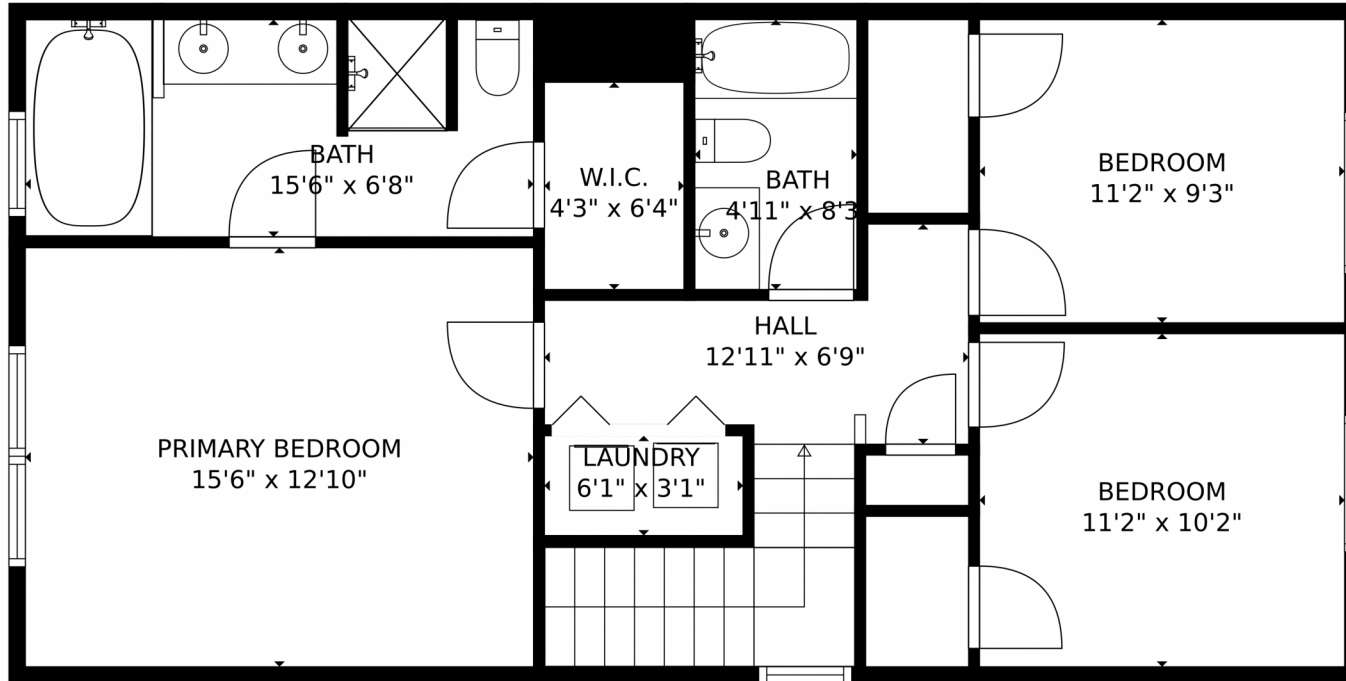

**TOTAL: 1592 sq. ft**  
FLOOR 1: 796 sq. ft, FLOOR 2: 796 sq. ft  
EXCLUDED AREAS: PORCH: 120 sq. ft, PATIO: 347 sq. ft, GARAGE: 388 sq. ft  
MEASUREMENTS CALCULATED BY V1Photos.com ARE DEEMED HIGHLY RELIABLE BUT NOT GUARANTEED.

# 10178 Silver Stirrup Drive, Colorado Springs, CO 80925 – All Levels

FLOOR 2

FLOOR 1

**TOTAL: 1592 sq. ft**  
FLOOR 1: 796 sq. ft, FLOOR 2: 796 sq. ft  
EXCLUDED AREAS: PORCH: 120 sq. ft, PATIO: 347 sq. ft, GARAGE: 388 sq. ft  
MEASUREMENTS CALCULATED BY V1Photos.com ARE DEEMED HIGHLY RELIABLE BUT NOT GUARANTEED.