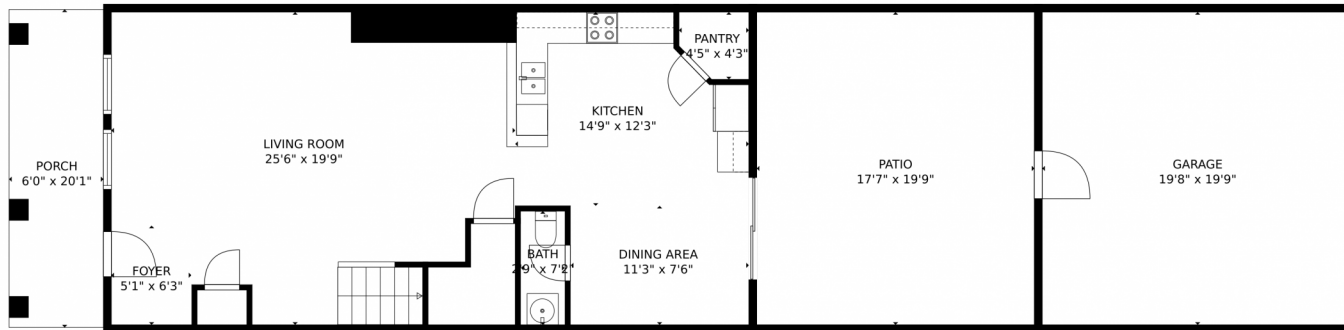

# 10178 Silver Stirrup Drive, Colorado Springs, CO 80925 – Lower Level

**TOTAL: 1592 sq. ft**  
FLOOR 1: 796 sq. ft, FLOOR 2: 796 sq. ft  
EXCLUDED AREAS: PORCH: 120 sq. ft, PATIO: 347 sq. ft, GARAGE: 388 sq. ft  
MEASUREMENTS CALCULATED BY V1Photos.com ARE DEEMED HIGHLY RELIABLE BUT NOT GUARANTEED.

**TOTAL: 1592 sq. ft**  
FLOOR 1: 796 sq. ft, FLOOR 2: 796 sq. ft  
EXCLUDED AREAS: PORCH: 120 sq. ft, PATIO: 347 sq. ft, GARAGE: 388 sq. ft  
MEASUREMENTS CALCULATED BY V1Photos.COM ARE DEEMED HIGHLY RELIABLE BUT NOT GUARANTEED.

# 10178 Silver Stirrup Drive, Colorado Springs, CO 80925 – All Levels

FLOOR 2

FLOOR 1

**TOTAL: 1592 sq. ft**  
FLOOR 1: 796 sq. ft, FLOOR 2: 796 sq. ft  
EXCLUDED AREAS: PORCH: 120 sq. ft, PATIO: 347 sq. ft, GARAGE: 388 sq. ft  
MEASUREMENTS CALCULATED BY V1Photos.com ARE DEEMED HIGHLY RELIABLE BUT NOT GUARANTEED.