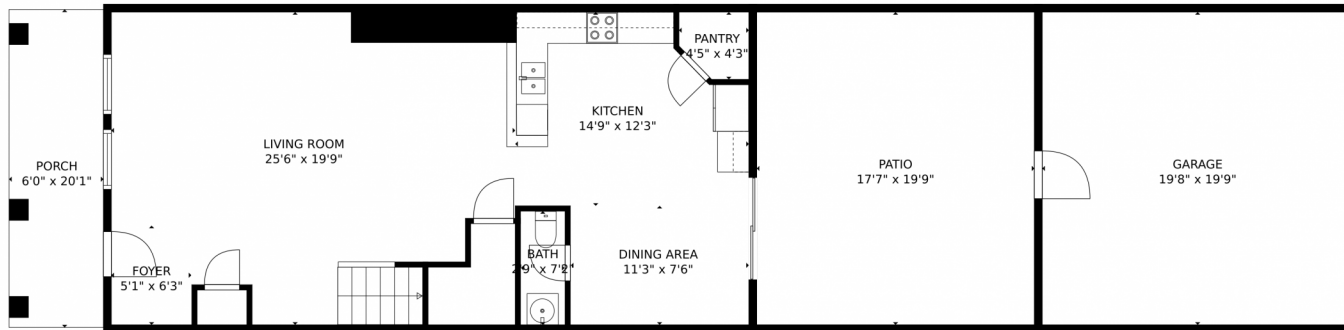

**TOTAL: 1592 sq. ft**  
FLOOR 1: 796 sq. ft, FLOOR 2: 796 sq. ft  
EXCLUDED AREAS: PORCH: 120 sq. ft, PATIO: 347 sq. ft, GARAGE: 388 sq. ft  
MEASUREMENTS CALCULATED BY V1Photos.com ARE DEEMED HIGHLY RELIABLE BUT NOT GUARANTEED.

# 10178 Silver Stirrup Drive, Colorado Springs, CO 80925 – All Levels

FLOOR 2

FLOOR 1

**TOTAL: 1592 sq. ft**  
FLOOR 1: 796 sq. ft, FLOOR 2: 796 sq. ft  
EXCLUDED AREAS: PORCH: 120 sq. ft, PATIO: 347 sq. ft, GARAGE: 388 sq. ft  
MEASUREMENTS CALCULATED BY V1Photos.com ARE DEEMED HIGHLY RELIABLE BUT NOT GUARANTEED.