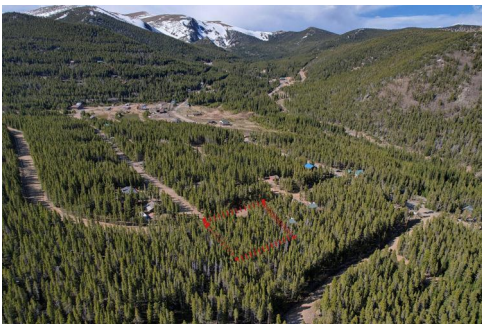

Lot 171 Lower Forest Road, Idaho Springs

 Vacant Land  0.34 Acre

PROPERTY DETAILS

This .344 acre residential building lot in the sought-after St. Mary's Glacier neighborhood offers an exceptional opportunity to build your dream home in the picturesque town of Idaho Springs, Colorado. Nestled in the heart of nature, this flat and usable lot provides the perfect canvas for creating a custom residence surrounded by breathtaking mountain views and serene landscapes. Enjoy the tranquility of mountain living while being just a short drive from the vibrant city of Denver. With easy access to outdoor activities including hiking, skiing, and fishing, this prime location is ideal for outdoor enthusiasts. Don't miss the chance to own a piece of paradise in this highly coveted neighborhood and make your vision of mountain living a reality.