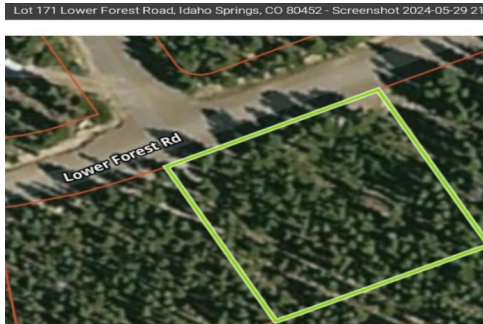

Lot 171 Lower Forest Road, Idaho Springs

 Vacant Land  0.34 Acre

PROPERTY DETAILS

This .344 acre residential building lot in the sought-after St. Mary's Glacier neighborhood offers an exceptional opportunity to build your dream home in the picturesque town of Idaho Springs, Colorado. Nestled in the heart of nature, this flat and usable lot provides the perfect canvas for creating a custom residence surrounded by breathtaking mountain views and serene landscapes. Enjoy the tranquility of mountain living while being just a short drive from the vibrant city of Denver. With easy access to outdoor activities including hiking, skiing, and fishing, this prime location is ideal for outdoor enthusiasts. Don't miss the chance to own a piece of paradise in this highly coveted neighborhood and make your vision of mountain living a reality.