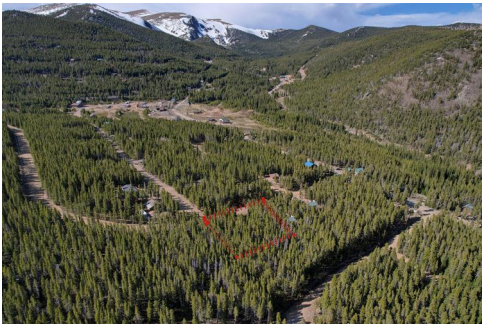

Lot 171 Lower Forest Road, Idaho Springs

 Vacant Land  0.34 Acre

PROPERTY DETAILS

This .344 acre residential building lot in the sought-after St. Mary's Glacier neighborhood offers an exceptional opportunity to build your dream home in the picturesque town of Idaho Springs, Colorado. Nestled in the heart of nature, this flat and usable lot provides the perfect canvas for creating a custom residence surrounded by breathtaking mountain views and serene landscapes. Enjoy the tranquility of mountain living while being just a short drive from the vibrant city of Denver. With easy access to outdoor activities including hiking, skiing, and fishing, this prime location is ideal for outdoor enthusiasts. Don't miss the chance to own a piece of paradise in this highly coveted neighborhood and make your vision of mountain living a reality.