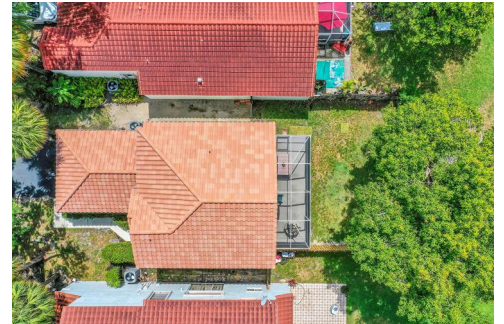

11000 Northwest 10th Street
Plantation, FL 33322
COMMUNITY: Bridgewater

 Single Family  1865 SQFT

Lynnette Ensign
754-423-8532
lynnetteensign@gmail.com